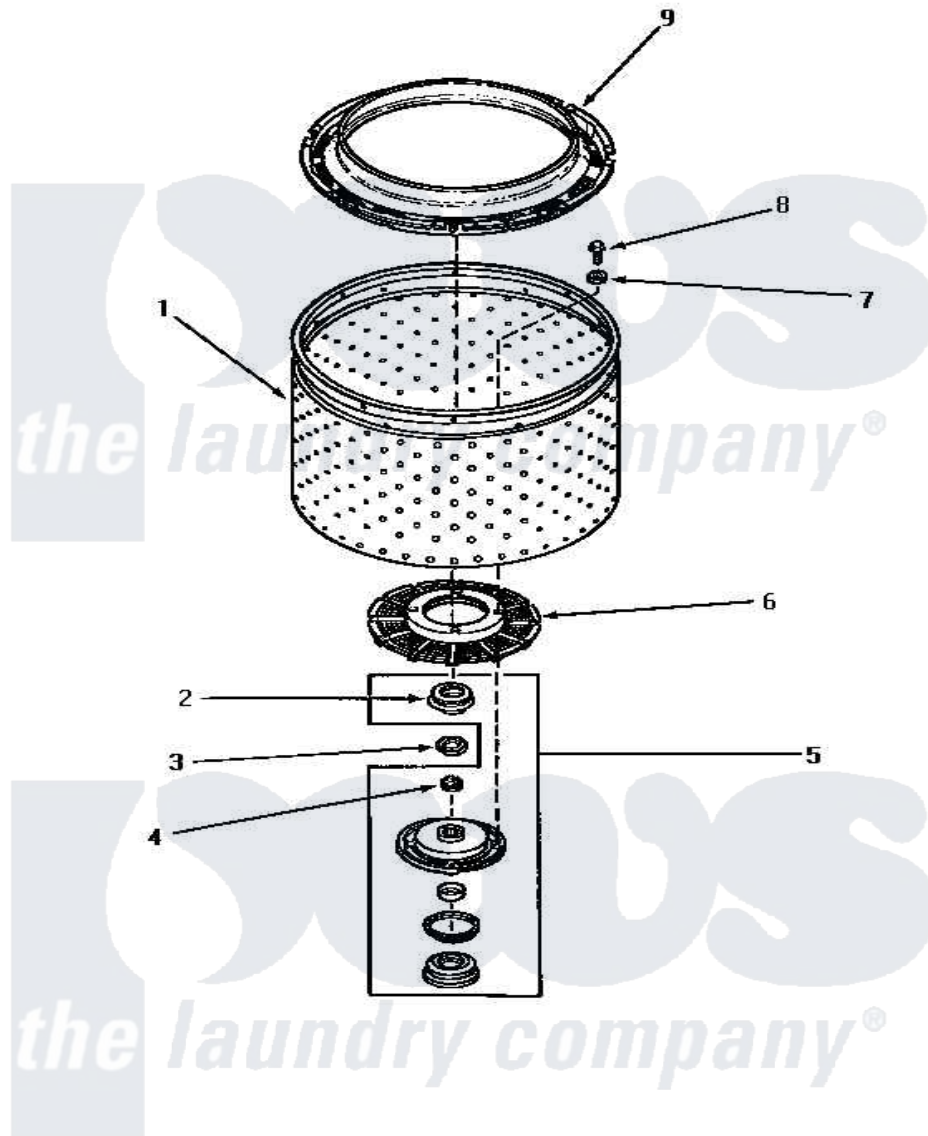

# Amana AA4411 06 - CLOTHES GUARD/WASHTUB/LINT FILTER & HUB

## CLOTHES GUARD, WASHTUB, LINT FILTER AND HUB

Amana Residential Amana AA4411 Washer Parts Parts Diagram 06 - CLOTHES GUARD/WASHTUB/LINT FILTER & HUB

[Click on the part number to view part](#)

Item	Original Part Number	Replaced By	Status	Part Description
1	33296	<a href="#">39248P</a>		Wash Tub
"	33295	<a href="#">39252P</a>		Wash Tub
"	<a href="#">33245</a>			Washtub, Stainless Steel
2	Y00000000		Not Available	SEE NOTE SEAL HEAD -- (SEE PAGES 8 & 10)
3	Y29220	<a href="#">40016301</a>		Nut, Lock
4	29728	<a href="#">40008301</a>		Insert, Spline
5	495P3	<a href="#">R9900552</a>		Hub And Seal
6	32998	<a href="#">39371</a>		Filter Lin
7	<a href="#">28094</a>			Gasket
8	27202	<a href="#">W10116787</a>		Screw
9	32989	<a href="#">35035</a>		Guard, Clothes