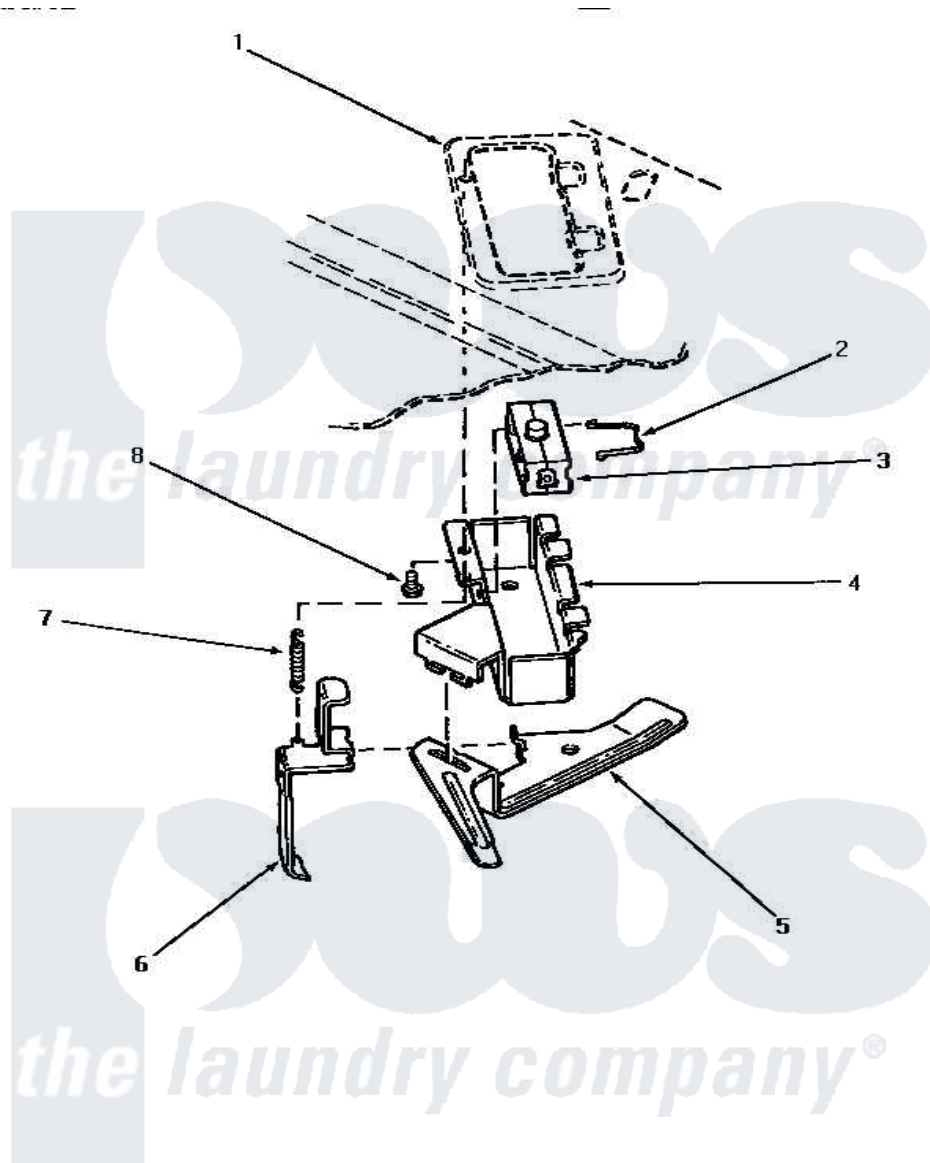

Amana AA4411 07 - DOOR & OUT-OF-BALANCE SWITCH

DOOR AND OUT-OF-BALANCE SWITCH

Amana [Residential Amana AA4411 Washer Parts](#) Parts Diagram 07 - DOOR & OUT-OF-BALANCE SWITCH
Click on the part number to view part

Item	Original Part Number	Replaced By	Status	Part Description
1	Y00000000		Not Available	SEE NOTE CABINET TOP
2	33433		Not Available	CLIP,HOLDER-SWITCH
3	33445	27001095		Switch, Lid
4	33440	36497P		Kit, Switch Holder
5	33441			Arm, Actuator
6	33442			Lever, Unbalanced Load
7	33443			Spring
8	23962	W10116760		Screw