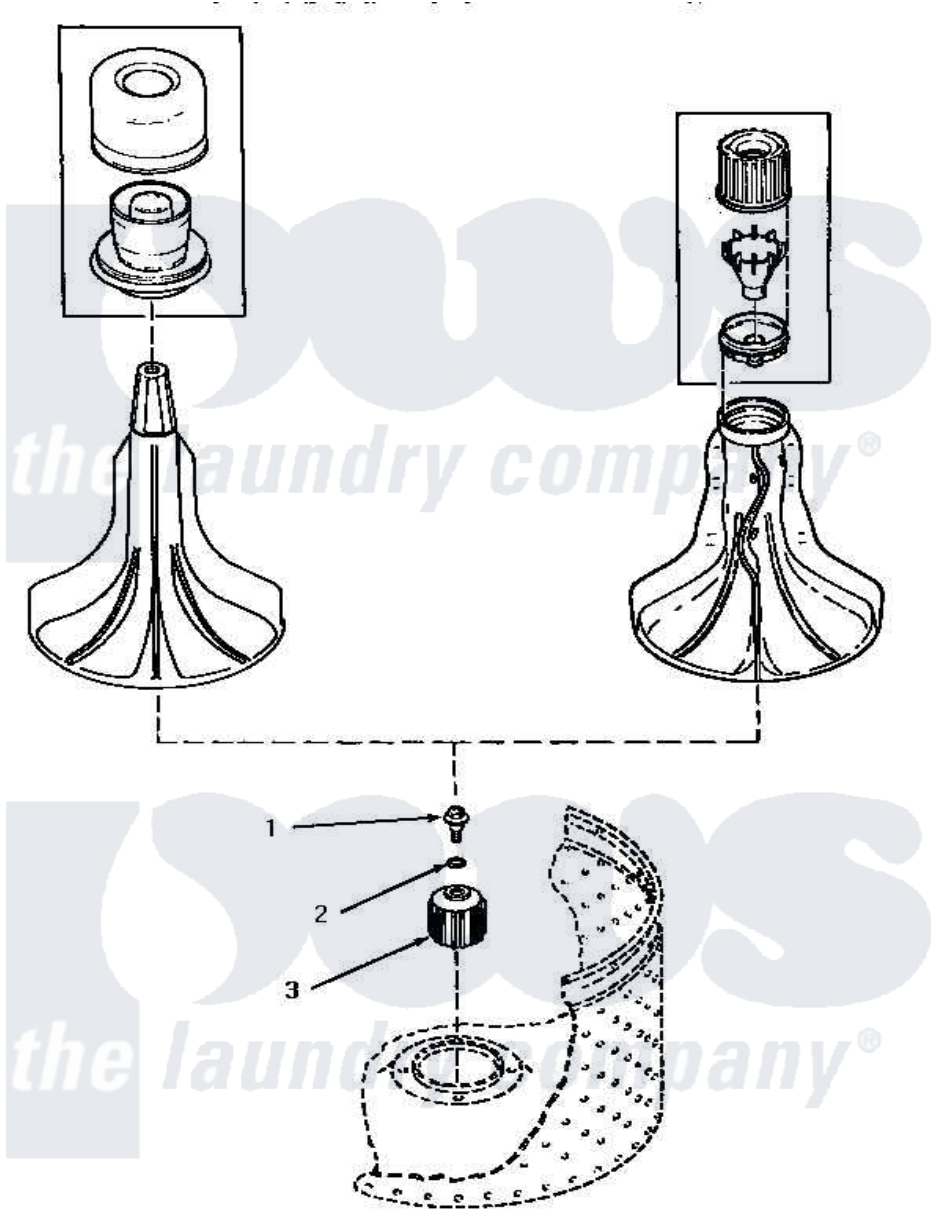

Amana AA4411 08 - DRIVE BELL (CHANGE)

Amana Residential Amana AA4411 Washer Parts Parts Diagram 08 - DRIVE BELL (CHANGE)
 Click on the part number to view part

Item	Original Part Number	Replaced By	Status	Part Description
1	34288	40065102		Screw, Shoulder 1/4
2	34289	36472		O-Ring
3	34504	R9900189		Kit, Drive Bell And Seal