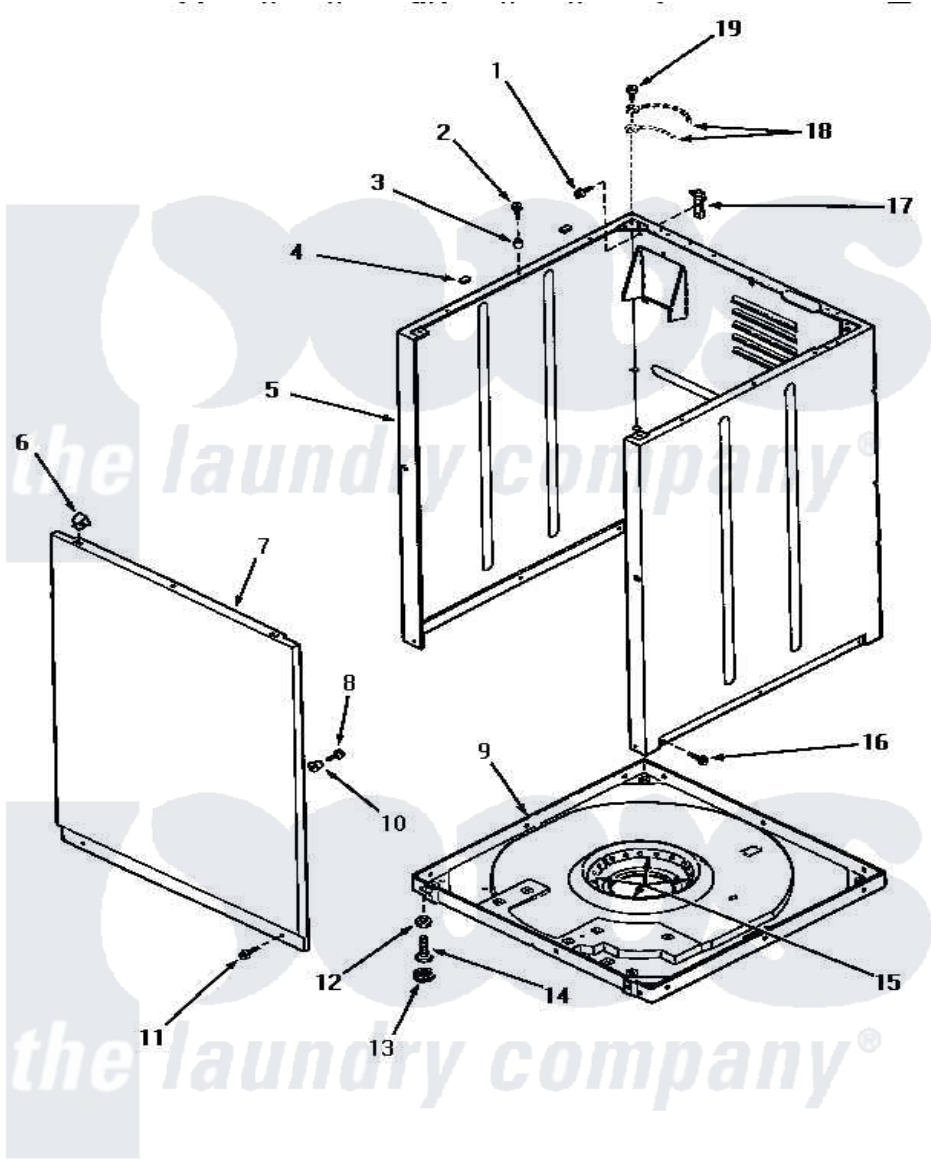

Amana AA4411 09 - FRONT PANEL, CABINET & BASE

FRONT PANEL, CABINET AND BASE

Amana Residential Amana AA4411 Washer Parts Parts Diagram 09 - FRONT PANEL, CABINET & BASE
 Click on the part number to view part

Item	Original Part Number	Replaced By	Status	Part Description
1	51780	3390631		Screw, 10-16 X 3/8
2	32671	Y014874		Screw, Idler Arm And Sleeve
3	56079	505187		Locator, Panel
4	Y56128			Pad, Bumper
5	31669HP		Not Available	REPL BY 34475HP
"	31669WP	38612WP		Kit-Service
"	31669LP	38612LP		Kit Service Cabinet
6	28835	22001650		Fastener, Spring
7	32708W	32708WP		Panel Front
"	32708H		Not Available	PANEL,FRONT
"	32708L	32708LP		Panel, Front
8	32671	Y014874		Screw, Idler Arm And Sleeve
9	31653P			Assembly, Base-Complete-G90
10	28102			Locator, Panel
11	27196	27001200		Screw
12	Y21899	40038101		Nut, Leg

13	21749	40016001	Foot, Rubber
14	20409	22003428	Leg, Adjustable
15	434P3	Not Available	KIT, SNUBBER PAD
16	27196	27001200	Screw
17	Y27103		Hinge, Hold-Down Lug
18	Y00000000	Not Available	SEE NOTE GROUND WIRES -- (GREEN)
19	56392	Not Available	SCREW, 8-18 X 3/8 TAPPI
NI	26594P		Grease, Silicone - 2 Oz Tube