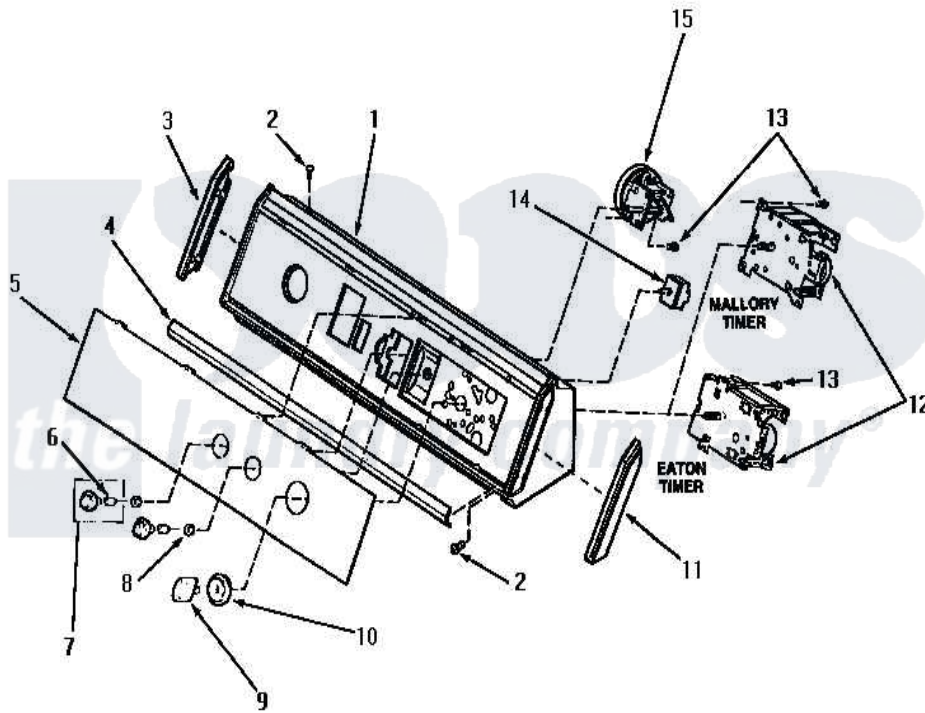

Amana AA4411 10 - GRAPHICS PANEL, CONTROL HOOD & CONTROLS

GRAPHICS PANEL, CONTROL HOOD AND CONTROLS

Amana [Residential Amana AA4411 Washer Parts](#) Parts Diagram 10 - GRAPHICS PANEL, CONTROL HOOD & CONTROLS

[Click on the part number to view part](#)

Item	Original Part Number	Replaced By	Status	Part Description
"	NOTE:		Not Available	THE INDIVIDUAL MOTORS ARE NOT AVAILABLE SEPARATELY, ORDER COMPLETE ASSEMBLIES.
1	31735		Not Available	ASSY, CONTROL HOOD
2	31752		Not Available	SCREW, No.8ABX3/4 POZIDRI
3	31249		Not Available	CAP, END-L.H.-CHROME
5	32722		Not Available	PANEL, GRAPHIC
6	10519		Not Available	RETAINER
7	31286		Not Available	ASSY, KNOB-ROTARY-BLK/O
8	57584		Not Available	NUT
9	31281			Assembly, Knob-Timer-Black
10	31279			Assembly, Timer Skirt And Ring
11	31248			Cap, End-RH-Chrome
12	31239	31239P		Timer 3 Cycle Package
13	23962	W10116760		Screw