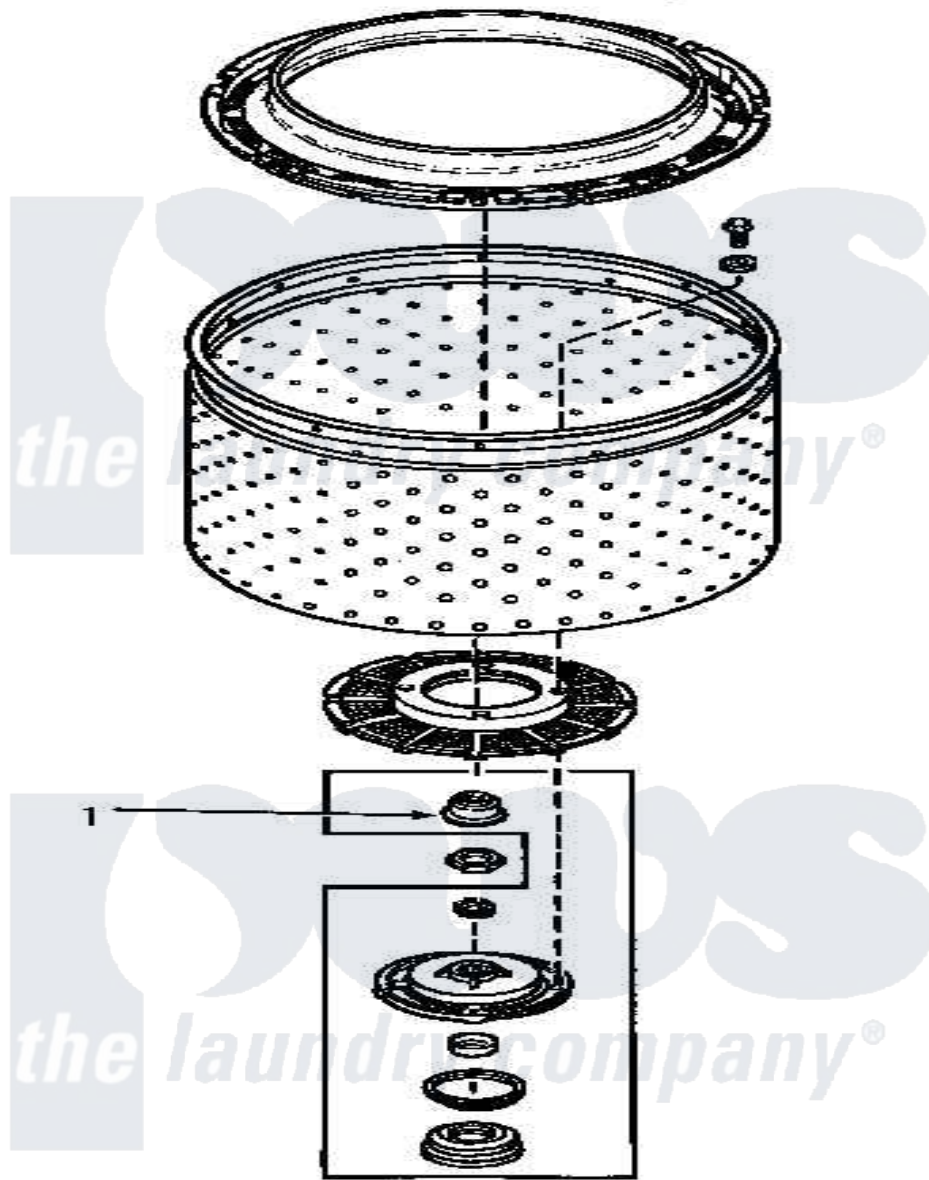

# Amana AA4411 11 - HUB & TRANSMISSION TUBE SEAL

Amana Residential Amana AA4411 Washer Parts Parts Diagram 11 - HUB & TRANSMISSION TUBE SEAL  
Click on the part number to view part

Item	Original Part Number	Replaced By	Status	Part Description
1	34184	<a href="#">R9900189</a>		Kit, Drive Bell And Seal