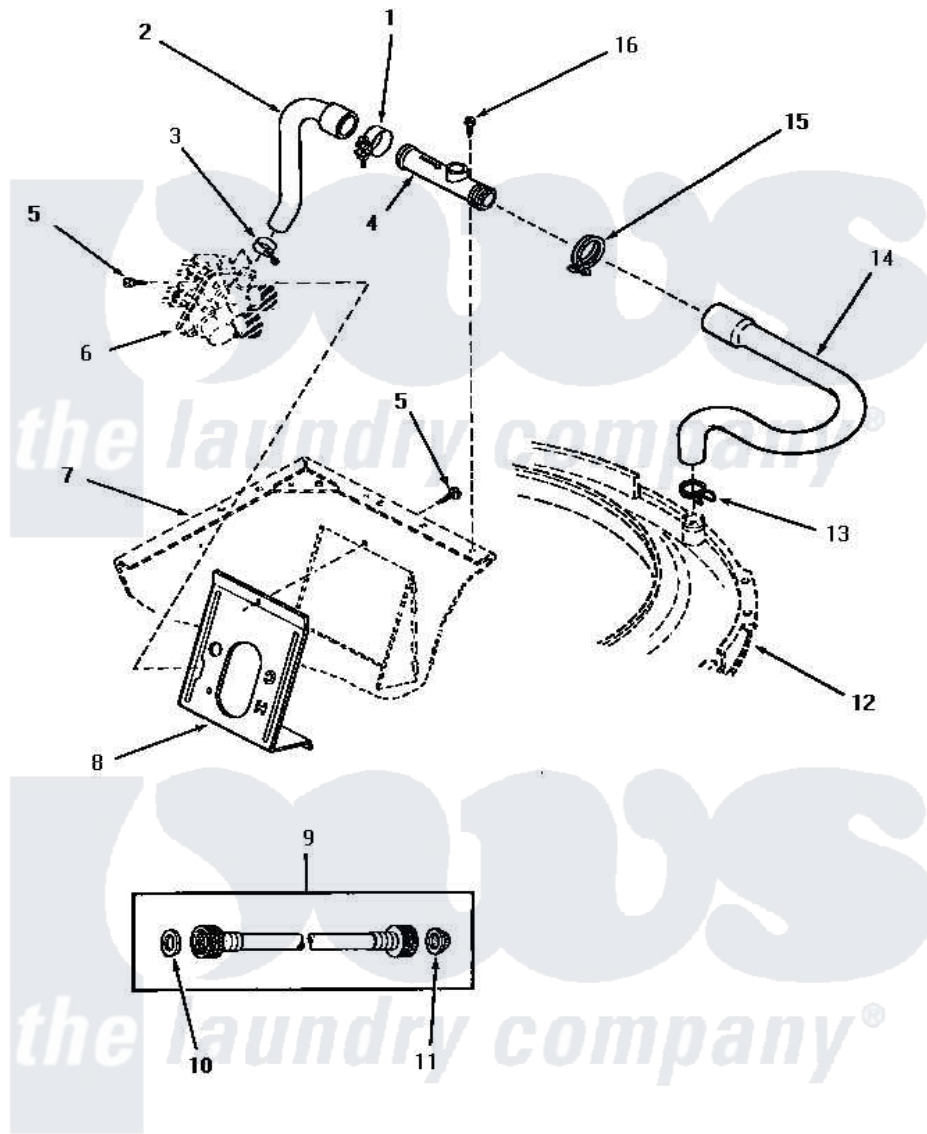

Amana AA4411 12 - INLET/FILL HOSE/BACK FL PREVENTER & BRKT

INLET HOSE, FILLER HOSE, BACK FLOW PREVENTER AND MIXING VALVE MOUNTING BRACKET

Amana [Residential Amana AA4411 Washer Parts](#) Parts Diagram 12 - INLET/FILL HOSE/BACK FL PREVENTER & BRKT

[Click on the part number to view part](#)

Item	Original Part Number	Replaced By	Status	Part Description
1	27152		Not Available	CLAMP HOSE
2	27183			Hose, Mixing Valve
3	27643	596669		Clamp, Manifold
4	27118	34280		Assembly, Backflow Prevento
5	56392		Not Available	SCREW,8-18 X 3/8 TAPPI
6	Y00000000		Not Available	SEE NOTE MIXING VALVE
7	Y00000000		Not Available	SEE NOTE CABINET
8	32837	39407		Bracket, Valve
9	28330P	202860		Inlet Hose Assembly
10	20290	Y013783		Washer, Inlet Hose
11	28605	22002960		Strainer, Washer Inlet
12	Y00000000		Not Available	SEE NOTE OUTER TUB COVER
13	29210			Hose Clamp
14	33186			Hose, Water Inlet
15	21976		Not Available	HOSE CLAMP, GREEN