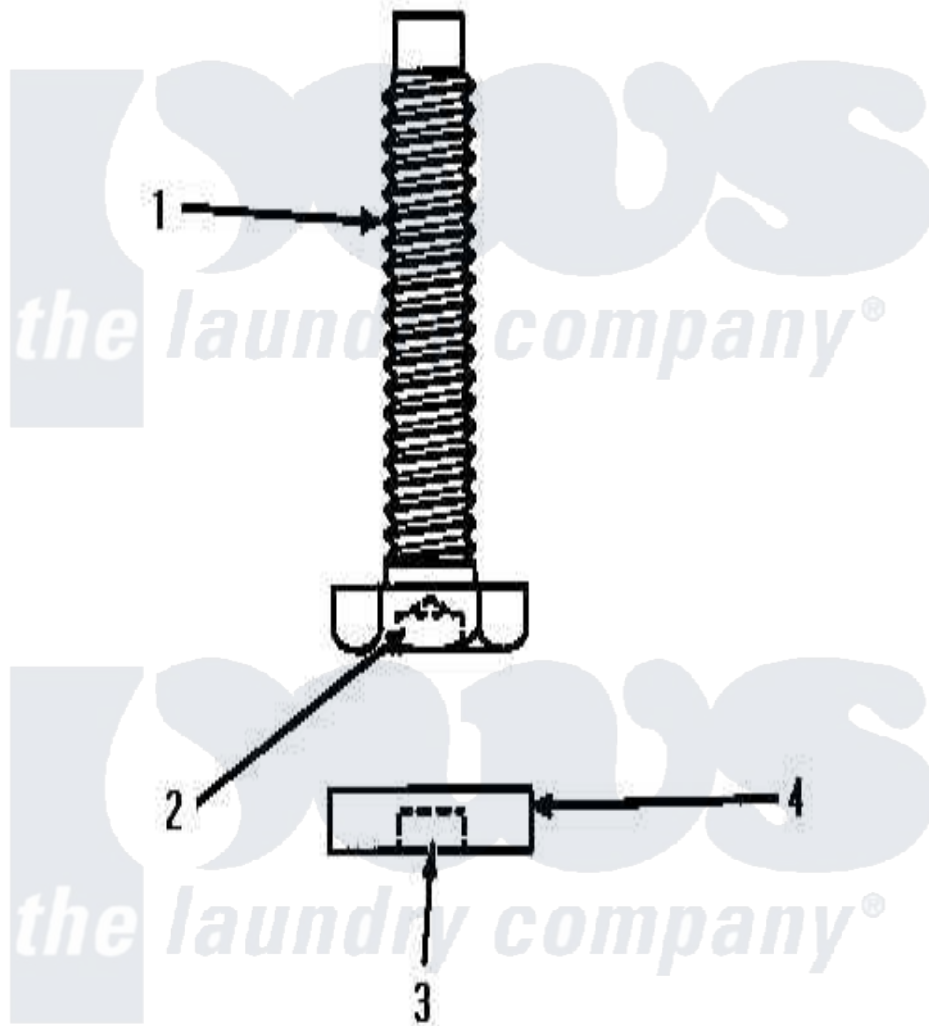

# Amana AA4411 13 - LEVELING LEG (CHANGE)

Amana [Residential Amana AA4411 Washer Parts](#) Parts Diagram 13 - LEVELING LEG (CHANGE)  
Click on the part number to view part

Item	Original Part Number	Replaced By	Status	Part Description
1	Y34319	<a href="#">22003428</a>		Leg, Adjustable
2	Y00000000		Not Available	SEE NOTE HOLE
3	Y00000000		Not Available	SEE NOTE RUBBER DIMPLE
4	34318	<a href="#">40016001</a>		Foot, Rubber