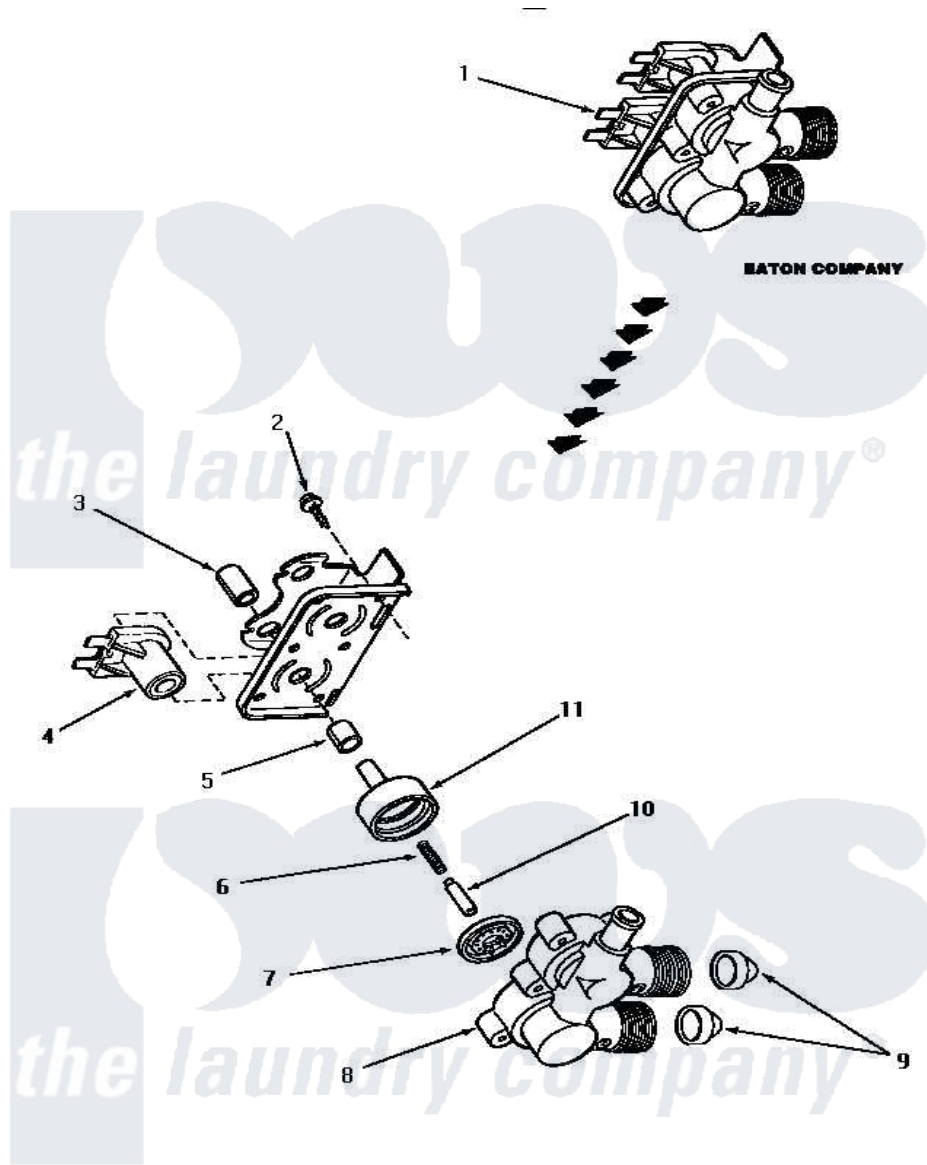

Amana AA4411 14 - MIXING VALVE ASSY (EATON COMPANY)

MIXING VALVE ASSEMBLY (Eaton Company)

Amana [Residential Amana AA4411 Washer Parts](#) Parts Diagram 14 - MIXING VALVE ASSY (EATON COMPANY)

[Click on the part number to view part](#)

Item	Original Part Number	Replaced By	Status	Part Description
1	33930			Valve, Mixing
2	25817C		Not Available	SCREW
3	24128		Not Available	SLEEVE, LONG
4	33930A	33930		Valve, Mixing
5	24129		Not Available	SLEEVE, SHORT
6	24131		Not Available	SPRING
7	24134		Not Available	DIAPHRAGM
8	Y24159	33930		Valve, Mixing
9	24122	22002960		Strainer, Washer Inlet
10	24132		Not Available	ARMATURE
11	24130			Guide, Armature