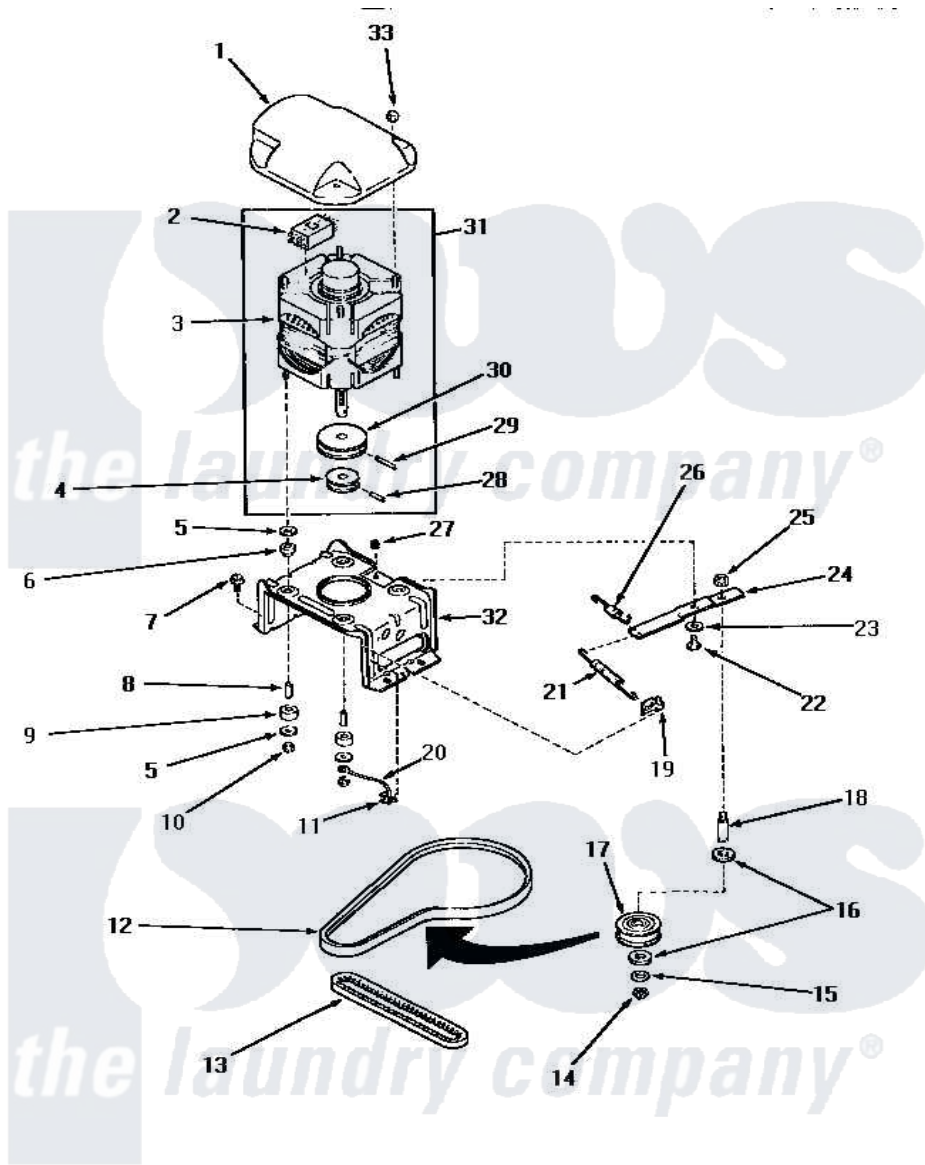

Amana AA4411 15 - MOTOR, MTG BRACKET, BELTS & IDLER ASSY

MOTOR, MOUNTING BRACKET, BELTS AND IDLER ASSEMBLY

Amana [Residential Amana AA4411 Washer Parts](#) Parts Diagram 15 - MOTOR, MTG BRACKET, BELTS & IDLER ASSY
 Click on the part number to view part

Item	Original Part Number	Replaced By	Status	Part Description
1	27136			Shield, Motor
2	38097A		Not Available	MOTOR SWITCH
"	30895A	30895AP		Switch Motor-W/Instr
"	24140		Not Available	SWITCH,MOTOR
"	24139		Not Available	SWITCH,MOTOR
3	30897	27179P		Motor-Drve
4	Y27104		Not Available	PULLEY,MOTOR
5	03888		Not Available	WASHER
6	01952A			Mounting, Rubber
7	Y31645	27001200		Screw
8	27181		Not Available	SPACER,MOTOR
9	01953		Not Available	WASHER,LOWER MOTOR MOU
10	23604			Nut, Hex 10-32 Lock
11	Y00161	B5733302		Clip, Ground
12	28808			Belt, Agitate And Spin
13	27155			Belt, Pump

14	23748		Ring, Retaining
15	52549		Washer, 501 ID X3/4 Odx
16	Y29443		Washer, Felt
17	28800	Not Available	WHEEL, IDLER
18	28802		Shaft, Idler
19	28849		Clip, Spring
20	Y00000000	Not Available	SEE NOTE GROUND WIRE, GREEN
21	28807	37366	Spring, Idler
22	27229	40038901	Screw, 1/4-20
23	81392	40054701	Washer
24	31054	40041002	Lever, Idler
25	28803	2221070	Clamp, Nylon
26	30620	Not Available	SPRING, IDLER LEVER HEL
27	52566	27001225	Nut, Jam Mid Lock 1/4-20
28	10416		Pin, Roll
29	23750		Pin, Roll
30	27171	Not Available	PULLEY, MOTOR
31	27658	27179P	Motor-Drve
32	28791		Bracket, Motor Mount
33	27201		Locknut
NI	20605	Not Available	LUBE, HI TEMPERATURE-56
"	258P3	Not Available	KIT, CAPACITOR