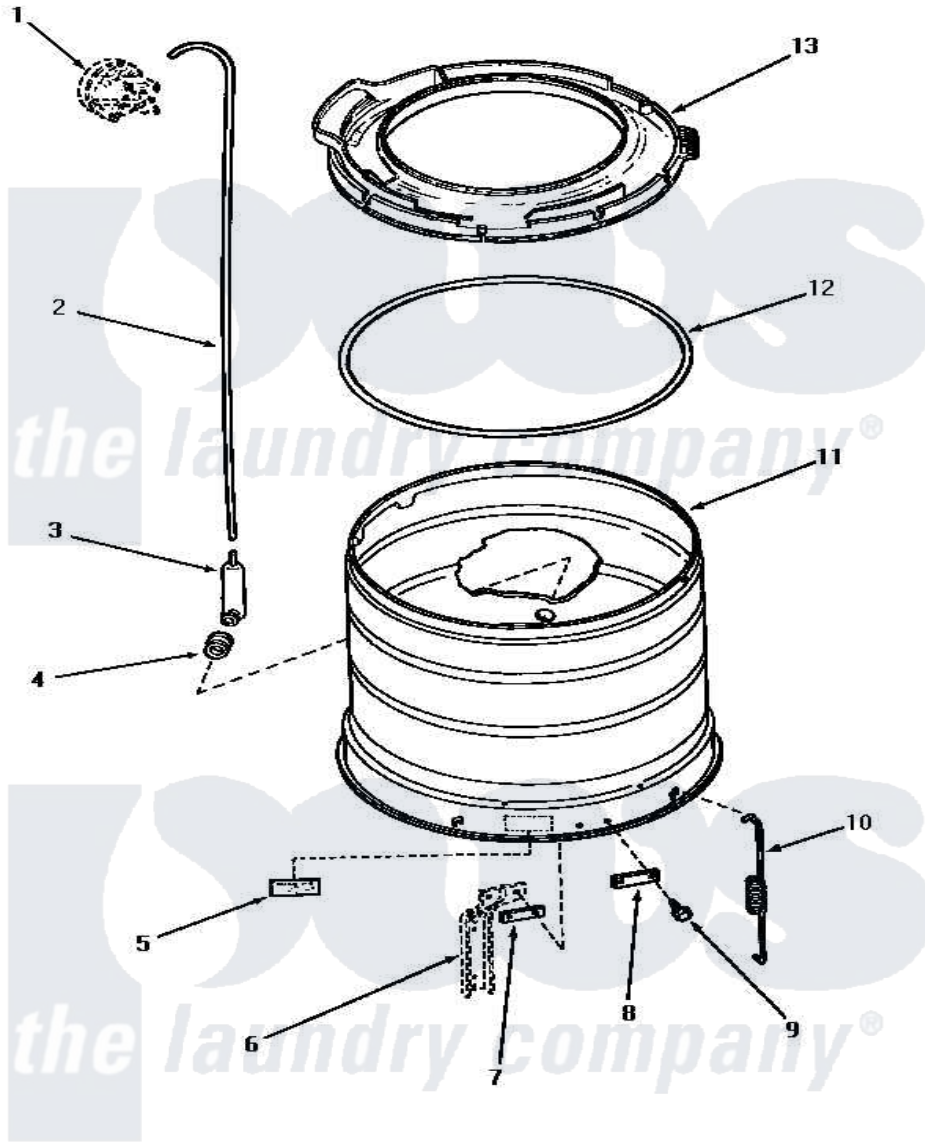

# Amana AA4411 16 - OUTER TUB, COVER & PRESSURE HOSE

## OUTER TUB, COVER AND PRESSURE HOSE

Amana [Residential Amana AA4411 Washer Parts](#) Parts Diagram 16 - OUTER TUB, COVER & PRESSURE HOSE  
 Click on the part number to view part

Item	Original Part Number	Replaced By	Status	Part Description
1	Y00000000		Not Available	SEE NOTE PRESSURE SWITCH
2	29213	<a href="#">39125</a>		Tubing 31
3	30907	<a href="#">40008501</a>		Assembly, Pressure Bulb
4	29175	<a href="#">40037801</a>		Grommet
5	Y27195		Not Available	STICKER
6	Y00000000		Not Available	SEE NOTE SUPPORT LEG
7	<a href="#">27927</a>			Plate, Leg .032
8	<a href="#">27926</a>			Plate, Leg .063
9	27205	<a href="#">40128701</a>		Screw, 5/16-18 X .50
10	<a href="#">27239</a>			Spring, Leg
11	33178	<a href="#">33178P</a>		Assembly- Oute
12	<a href="#">32857</a>			Gasket, Tub Cover Small
13	32858	<a href="#">33184P</a>		Cover, Outer Tub