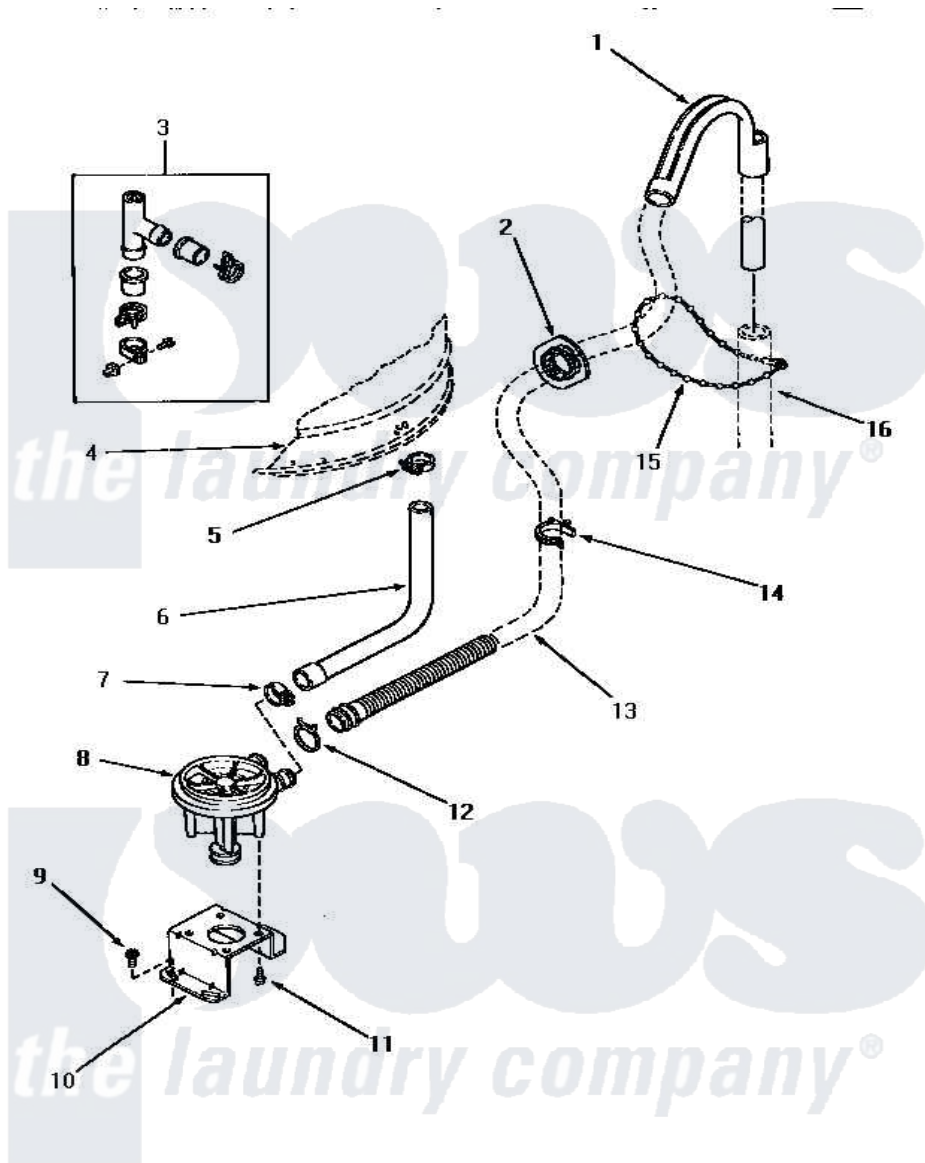

Amana AA4411 17 - PUMP ASSY/BRKT/HOSES & SIPHON BREAK KIT

PUMP ASSEMBLY, BRACKET, HOSES AND SIPHON BREAK KIT

Amana [Residential Amana AA4411 Washer Parts](#) Parts Diagram 17 - PUMP ASSY/BRKT/HOSES & SIPHON BREAK KIT

[Click on the part number to view part](#)

Item	Original Part Number	Replaced By	Status	Part Description
1	33615	22003814		Retainer, Drain Hose
2	32219			Relief, Strain
3	386P3	76660		Break-Sphn
4	Y00000000		Not Available	SEE NOTE OUTER TUB
5	32616		Not Available	(CLAMP HOSE)
6	27160		Not Available	HOSE, TUB TO PUMP-DRAIN
7	27153	285655		Clamp, Hose
8	31969			Assembly, Pump NA
9	Y31645	27001200		Screw
10	27105			Bracket, Pump Mounting
11	31098			Screw, 10-10 5/8 Unslot
12	33748	285655		Clamp, Hose
13	33613	39953		Hose- Drai
14	34321		Not Available	CLAMP, HOSE-PLASTIC
15	33489	8539404		Tie-Wire
16	Y00000000		Not Available	SEE NOTE STANDPIPE