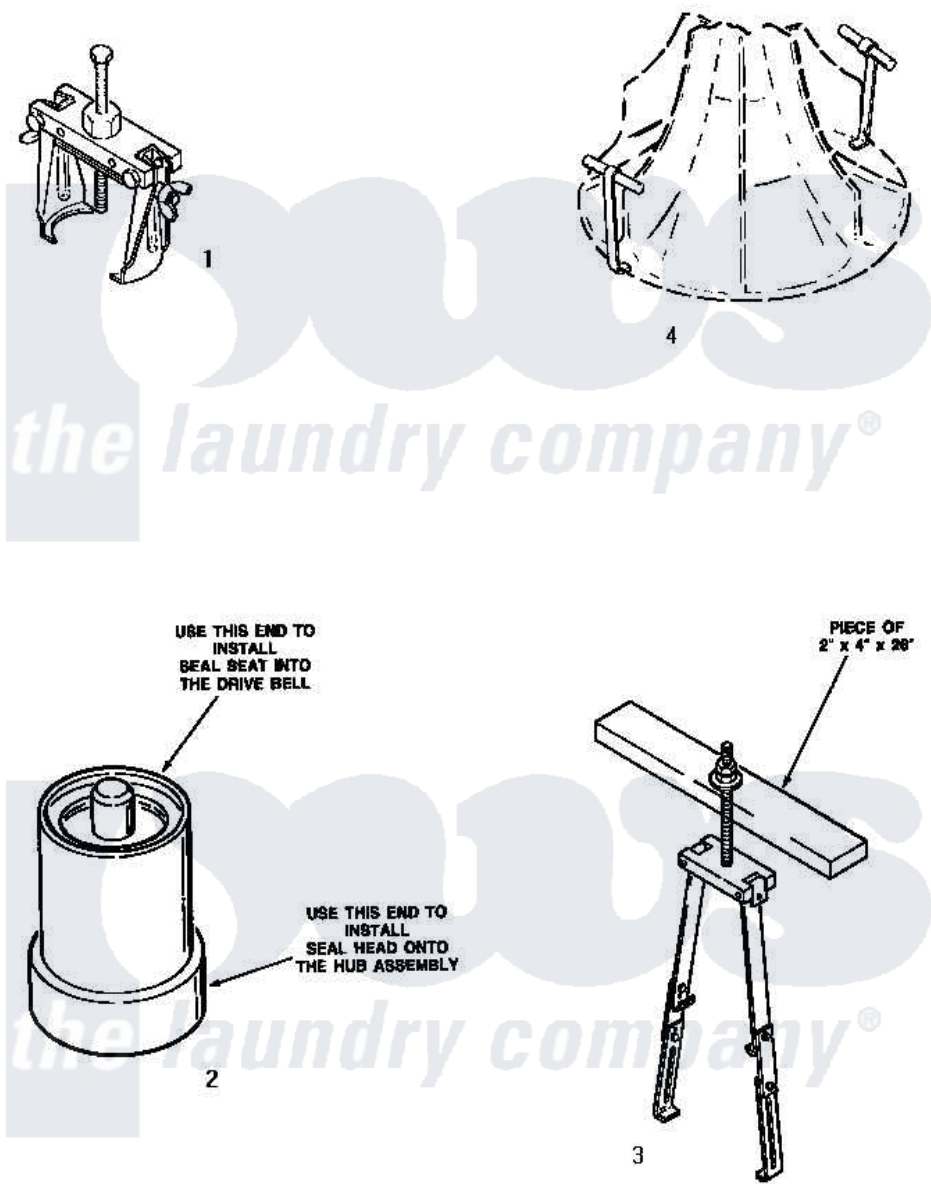

Amana AA4411 19 - SPECIAL TOOLS

Amana [Residential Amana AA4411 Washer Parts](#) Parts Diagram 19 - SPECIAL TOOLS
 Click on the part number to view part

Item	Original Part Number	Replaced By	Status	Part Description
1	253P4	294P4		Bell Tool
2	255P4		Not Available	TOOL,SEAL INSTALLING
3	256P4P		Not Available	ASSY,AGITATOR PULLER xREPLACE
4	254P4P			Agitator Hooks