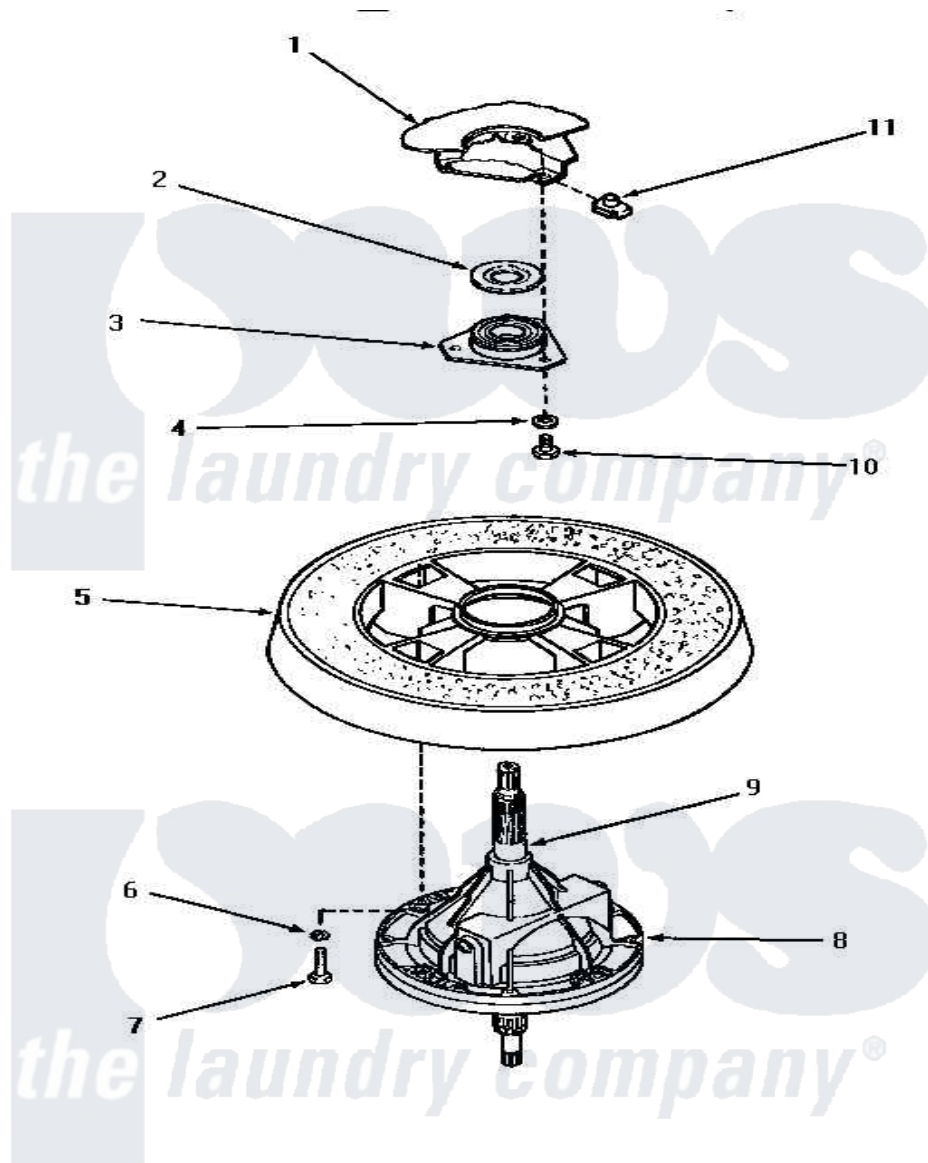

Amana AA4411 20 - TRANSMISSION ASSY & BALANCE RING

TRANSMISSION ASSEMBLY AND BALANCE RING

Amana [Residential Amana AA4411 Washer Parts](#) Parts Diagram 20 - TRANSMISSION ASSY & BALANCE RING
 Click on the part number to view part

Item	Original Part Number	Replaced By	Status	Part Description
1	Y00000000		Not Available	SEE NOTE OUTER TUB
2	27187			Flinger
3	27182	40004201P		Main Bearing Assembly
4	04366			Lockwasher, 5/16intshkp
5	27143		Not Available	BALANCE RING
6	02431			Lockwasher, 1/4 Ext Shk
7	27200		Not Available	CAP SCREW
8	33227	33227P		Assembly- Tran
9	27604P			Never-Seeze 1 Oz Tube
10	01355		Not Available	SCREW
11	27222			Nut, Retainer 5/16-18