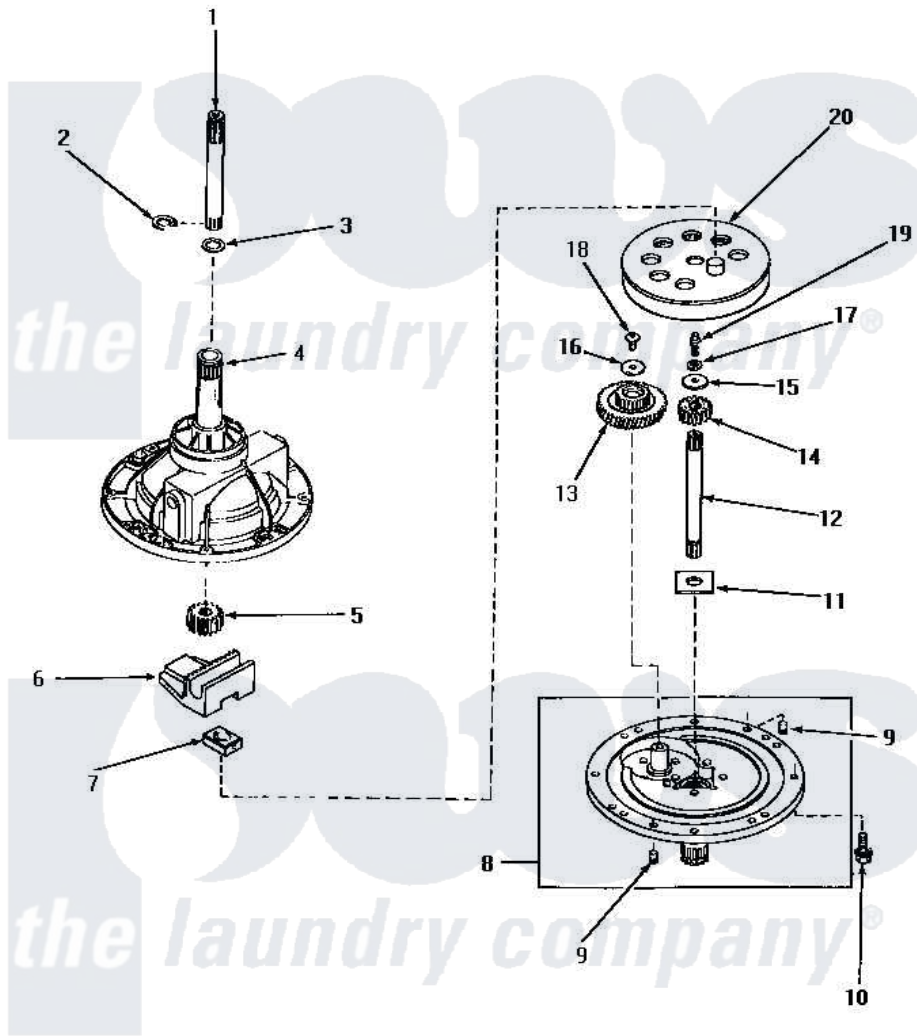

Amana AA5121 01 - 30978 TRANSMISSION ASSY COMPONENTS

COMPONENTS FOR 30978 TRANSMISSION ASSEMBLY

Amana [Residential Amana AA5121 Washer Parts](#) Parts Diagram 01 - 30978 TRANSMISSION ASSY COMPONENTS
 Click on the part number to view part

Item	Original Part Number	Replaced By	Status	Part Description
1	29134	Y36570		Shaft, Output
2	27197			Ring, Retaining
3	20212	35092		Washer, 3628id X 1.00 X .056
4	30037		Not Available	ASSY, TRANSMISSION CASExREPLACE
5	27003			Pinion, Agitator
6	Y31526			Rack
7	26493			Slide
8	30945		Not Available	ASSY, TRANSMISSION COVExREPLACE
9	27172			Pin, Dowel
10	31709		Not Available	SCREW, 1/4-20X1 HX SER/
11	27016			Washer
12	27081	27081P		Shaft Input Package
13	29161			Gear, Reduction
14	Y29160			Pinion, Drive
15	26509	40041501		Washer

16	29260	Not Available	WASHER
17	21456		Lockwasher, 1/4 Intshkp
18	29273		Screw, 1/4-20 X 3/8
19	27030	Not Available	SCREW, 1/4-20 SPECIAL
20	26577		Assembly, Gear And Stud
NI	28434P	Not Available	LOCTITE
"	27243P		Oil, CW Transmission F-