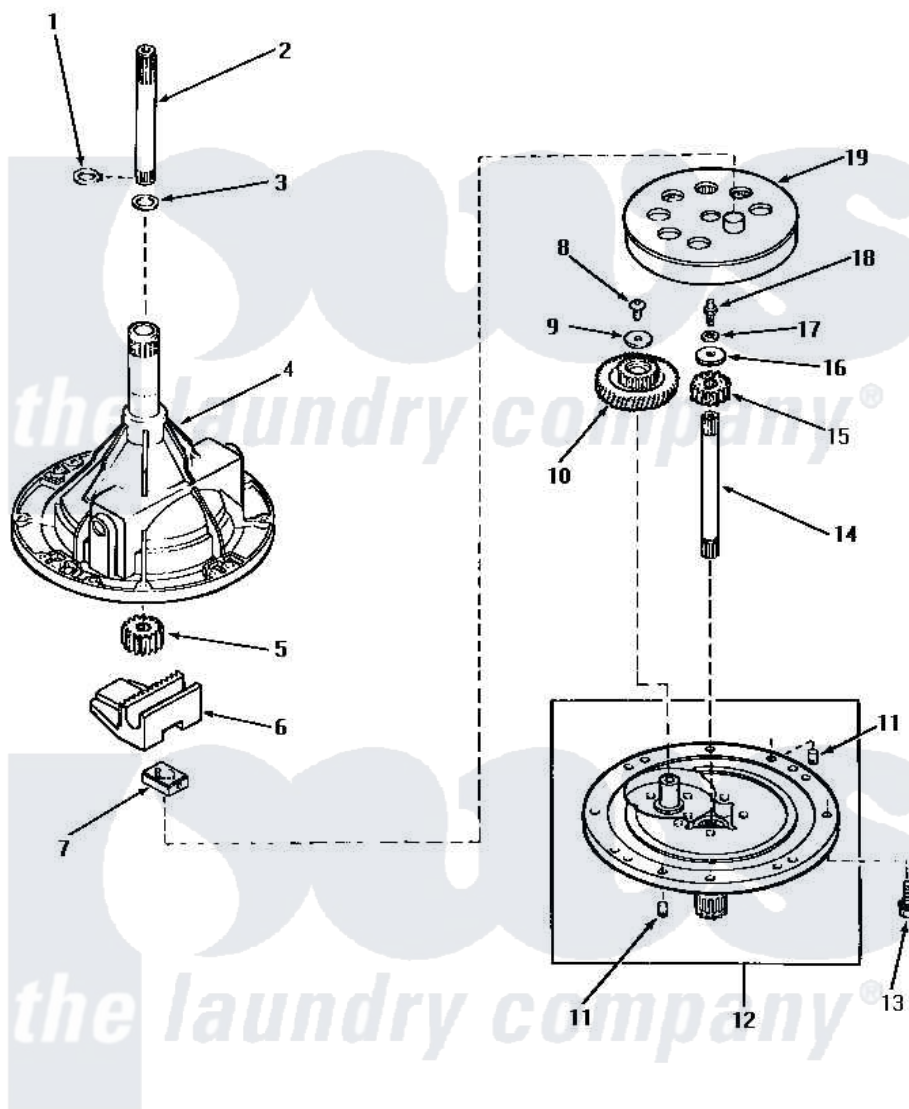

# Amana AA5121 02 - 33227 TRANSMISSION ASSY COMPONENTS

## COMPONENTS FOR 33227 TRANSMISSION ASSEMBLY

Amana [Residential Amana AA5121 Washer Parts](#) Parts Diagram 02 - 33227 TRANSMISSION ASSY COMPONENTS  
 Click on the part number to view part

Item	Original Part Number	Replaced By	Status	Part Description
1	<a href="#">27197</a>			Ring, Retaining
2	29134	<a href="#">Y36570</a>		Shaft, Output
3	20212	<a href="#">35092</a>		Washer, 3628id X 1.00 X .056
4	33223		Not Available	ASSY, TRANSMISSION CASE
5	<a href="#">27003</a>			Pinion, Agitator
6	<a href="#">Y31526</a>			Rack
7	<a href="#">26493</a>			Slide
8	<a href="#">29273</a>			Screw, 1/4-20 X 3/8
9	29260		Not Available	WASHER
10	<a href="#">29161</a>			Gear, Reduction
11	<a href="#">27172</a>			Pin, Dowel
12	33214		Not Available	TRANSMISSION COVER ASSEMBLY
13	32814		Not Available	SCREW, 1/4-20X7/8 SERRA
14	27081	<a href="#">27081P</a>		Shaft Input Package
15	<a href="#">Y29160</a>			Pinion, Drive
16	26509	<a href="#">40041501</a>		Washer

17	<a href="#">21456</a>		Lockwasher, 1/4 Intshkp
18	27030	Not Available	SCREW, 1/4-20 SPECIAL
19	<a href="#">26577</a>		Assembly, Gear And Stud
NI	<a href="#">27243P</a>		Oil, CW Transmission F-
"	28434P	Not Available	LOCTITE