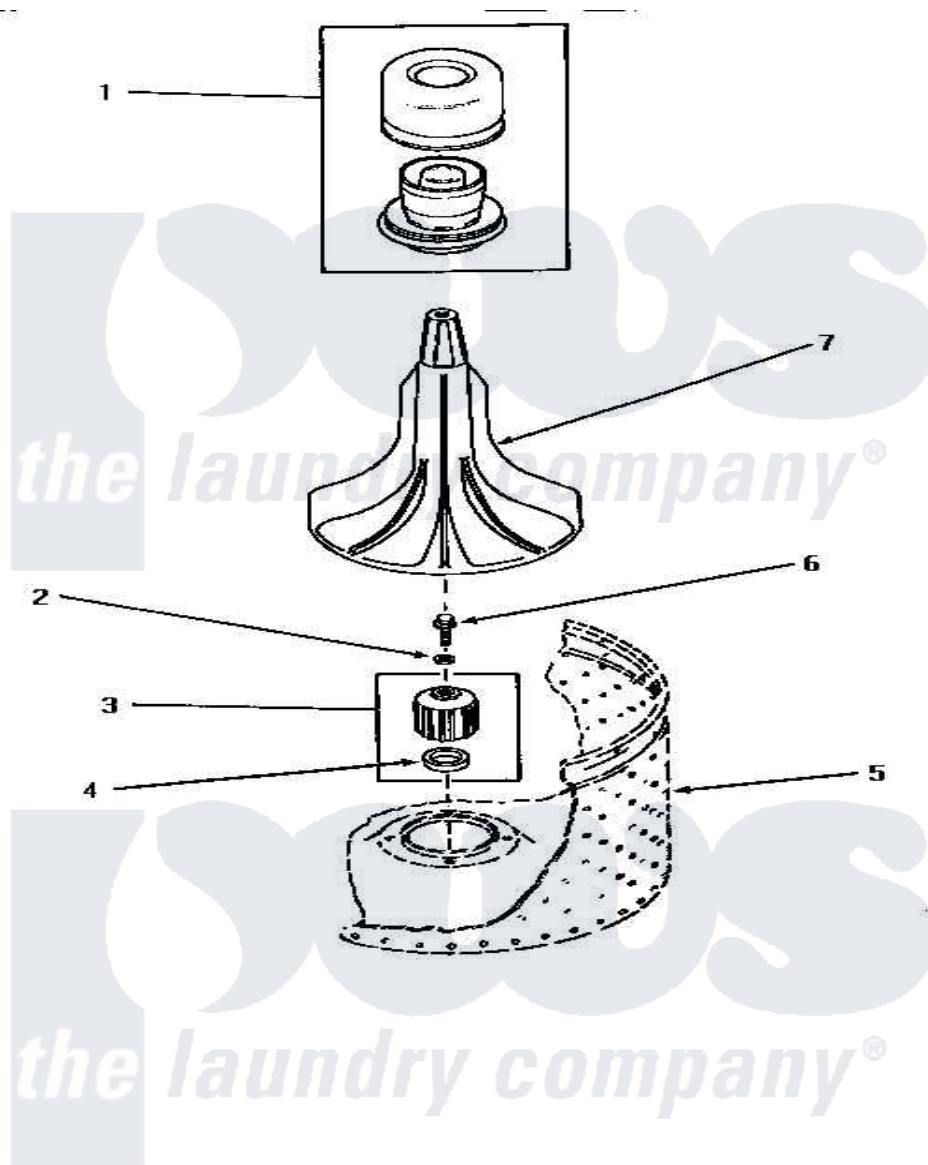

Amana AA5121 03 - AGITATOR, DRIVE BELL & SEAL KIT

AGITATOR, DRIVE BELL AND SEAL KIT

Amana [Residential Amana AA5121 Washer Parts](#) Parts Diagram 03 - AGITATOR, DRIVE BELL & SEAL KIT
 Click on the part number to view part

Item	Original Part Number	Replaced By	Status	Part Description
1	30857	33510		Assembly, Dispenser-Fabric
2	30853		Not Available	SEAL
3	30071P	R9900189		Kit, Drive Bell And Seal
4	Y00000000		Not Available	SEE NOTE SEAL SEAT
5	Y00000000		Not Available	SEE NOTE WASHTUB
6	30852			Screw, No.8-1/4 X 20 X 3/
7	30855	40000501W		Agitator, Flex Vane
NI	442P3	R9900189		Kit, Drive Bell And Seal