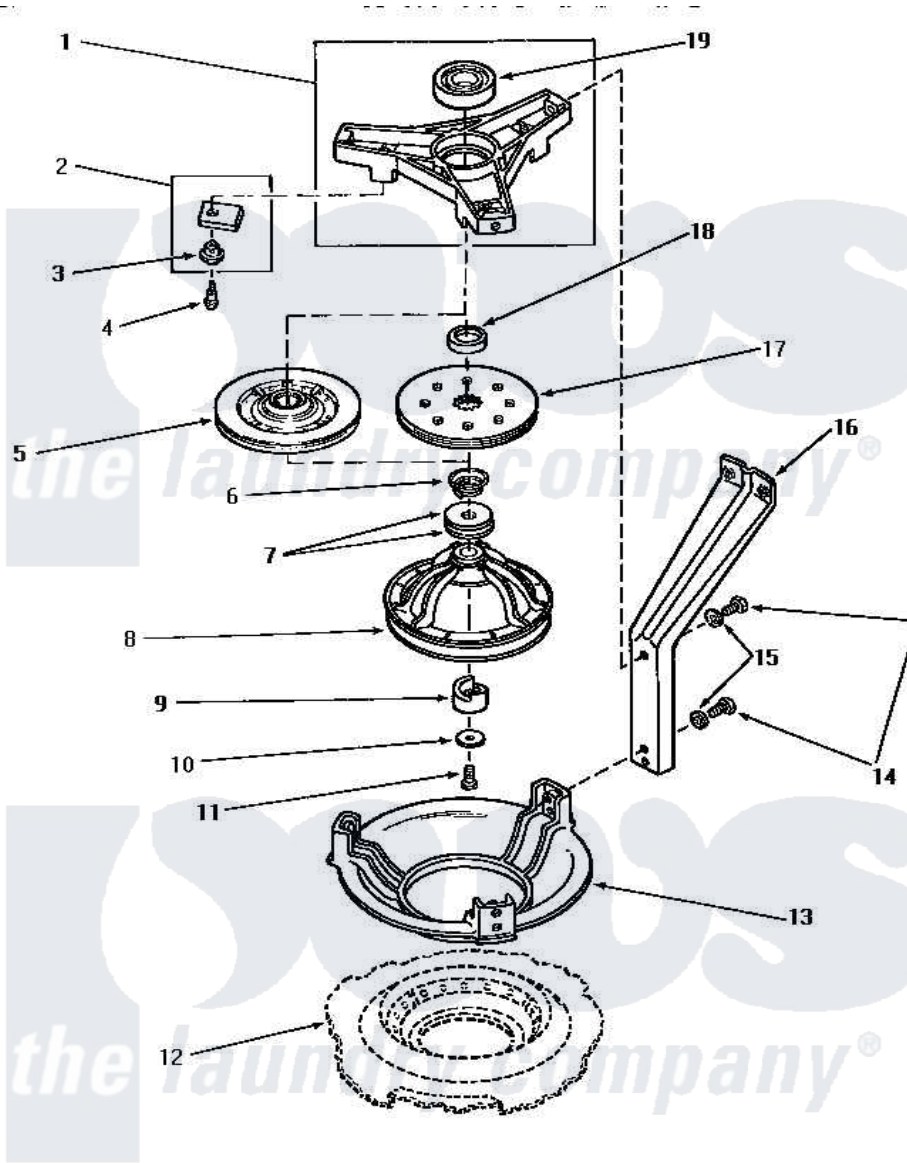

Amana AA5121 04 - BRG HSG/BRAKE/PULLEY & PIVOT DOME

BEARING HOUSING, BRAKE, PULLEY AND PIVOT DOME

Amana [Residential Amana AA5121 Washer Parts](#) Parts Diagram 04 - BRG HSG/BRAKE/PULLEY & PIVOT DOME
 Click on the part number to view part

Item	Original Part Number	Replaced By	Status	Part Description
1	28913	35746		AssemLy, Bearing Housing-L
2	348P3	R9900543		Pad-Brake
3	29993			Sleeve, Anti-Rotation
4	26547			Screw, 10-24 Shoulder
5	31961P	R9900474		Brake Assembly
6	33435			Spring, Conical
7	32651	40065701		Washer, 2 Odx.63 ID
8	30260	34232P		Kit-Pulley
9	27018			Helix
10	26509	40041501		Washer
11	27220	40063401		Screw, 1/4-20 x 5/8 Hex
12	Y00000000		Not Available	SEE NOTE BASE ASSEMBLY
13	27124		Not Available	DOME, PIVOT
14	30016	40128701		Screw, 5/16-18 X .50
15	04366			Lockwasher, 5/16intshkp
16	27090			Leg, Support

17	26556P	R9900474	Brake Assembly
18	27176		Spacer
19	28944	40004001	Bearing, Main