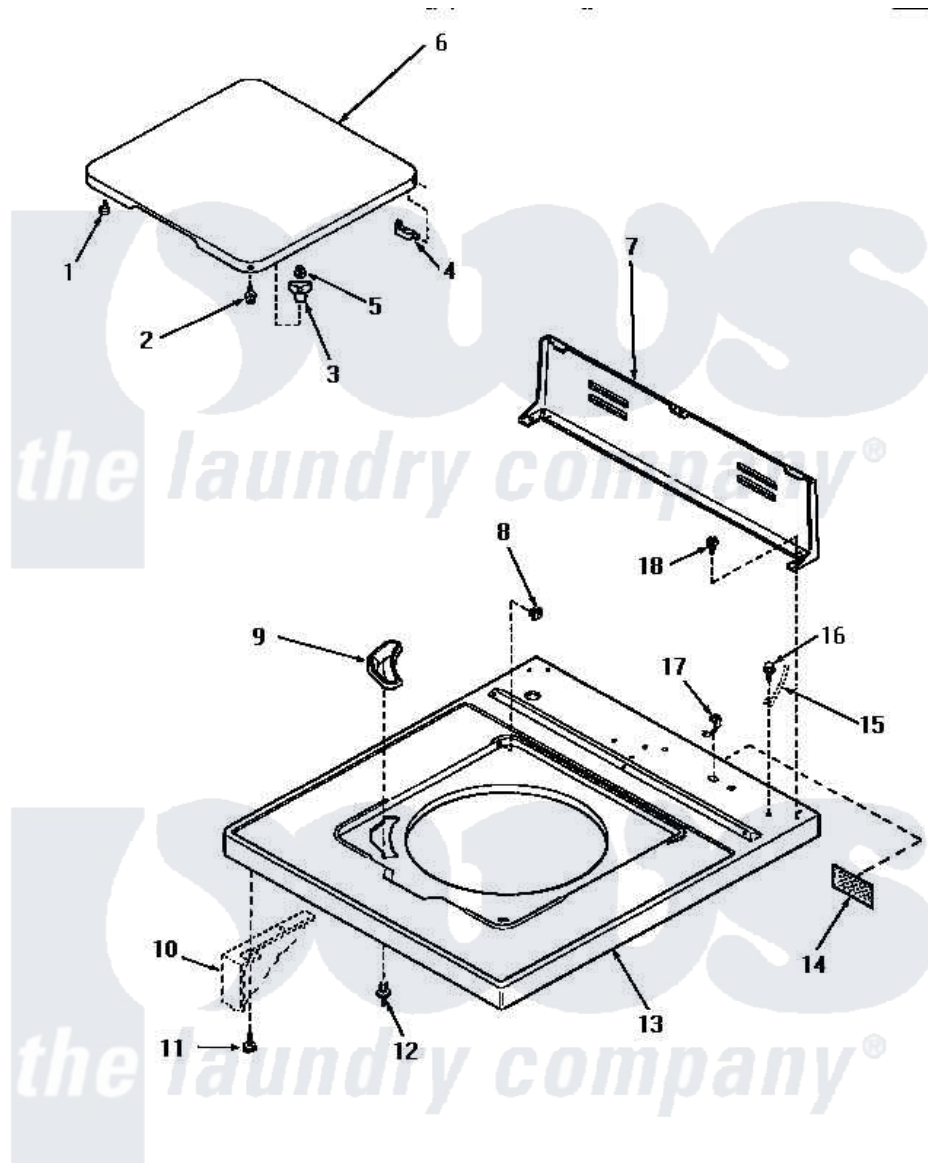

Amana AA5121 05 - CAB TOP/LOADING DR & CTRL HOOD REAR PAN

CABINET TOP, LOADING DOOR AND CONTROL HOOD REAR PANEL

Amana Residential Amana AA5121 Washer Parts Diagram 05 - CAB TOP/LOADING DR & CTRL HOOD REAR PAN

[Click on the part number to view part](#)

Item	Original Part Number	Replaced By	Status	Part Description
1	32507	40038001		Bumper
2	27203		Not Available	ASSY,SCREW & WASHER
3	27149			Catch, Lid Switch
4	27626		Not Available	HINGE,HIDDEN
5	21752			Nut, 8-32 Hex Brilock
6	31315W		Not Available	LOADING DOOR, WHITE
"	31315L		Not Available	LOADING DOOR, ALMOND
"	31315H		Not Available	LOADING DOOR, HARVEST GOLD
7	31230		Not Available	CONTROL HOOD REAR PANEL
8	27625			Bushing
9	32786		Not Available	BLEACH DISPENSER
10	Y00000000		Not Available	SEE NOTE CABINET
11	Y31644	27001200		Screw
12	56534			Barrel, Support

13	32808L	32808LP	Assembly Top And Carton
"	32808H		Not Available CABINET TOP, HARVEST GOLD
"	32808W	32808WP	Assembly Top And Carton
14	24903		Not Available STICKER,DISCONNECT POW
15	Y00000000		Not Available SEE NOTE GROUND WIRE, GREEN
16	52909		Screw, 10B-16 X 1/2 HeX
17	21903	211881	Grommet, Cord Part Not Used-Gas Models Only
18	23962	W10116760	Screw