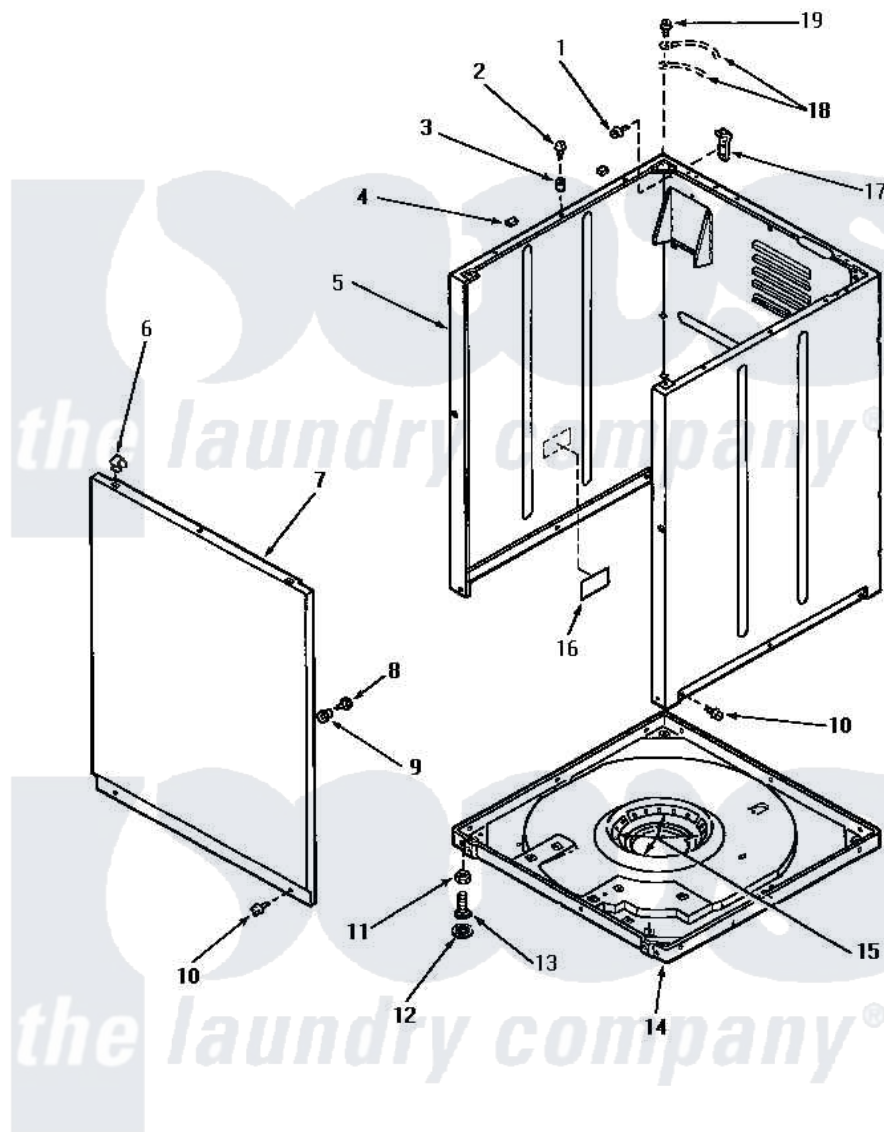

Amana AA5121 06 - FRONT PANEL, CABINET & BASE

FRONT PANEL, CABINET AND BASE

Amana [Residential Amana AA5121 Washer Parts](#) Parts Diagram 06 - FRONT PANEL, CABINET & BASE
 Click on the part number to view part

Item	Original Part Number	Replaced By	Status	Part Description
1	51780	3390631		Screw, 10-16 X 3/8
2	56086	Y014874		Screw, Idler Arm And Sleeve
3	56079	505187		Locator, Panel
4	Y56128			Pad, Bumper
5	31669HP		Not Available	REPL BY 34475HP
"	31669WP	38612WP		Kit-Service
"	31669LP	38612LP		Kit Service Cabinet
6	28835	22001650		Fastener, Spring
7	32708H		Not Available	PANEL,FRONT
"	32708L	32708LP		Panel, Front
"	32708W	32708WP		Panel Front
8	32671	Y014874		Screw, Idler Arm And Sleeve
9	28102			Locator, Panel
10	27196	27001200		Screw
11	28199		Not Available	LOCKNUT
12	21749	40016001		Foot, Rubber

13	20409	22003428	Leg, Adjustable
14	31653P		Assembly, Base-Complete-G90
15	434P3	Not Available	KIT, SNUBBER PAD
16	33285	Not Available	TAPE, 1 INCH SQUARE, DBL
17	Y27103		Hinge, Hold-Down Lug
18	Y00000000	Not Available	SEE NOTE GROUND WIRES -- (GREEN)
19	56392	Not Available	SCREW, 8-18 X 3/8 TAPPI
NI	26594P		Grease, Silicone - 2 Oz Tube