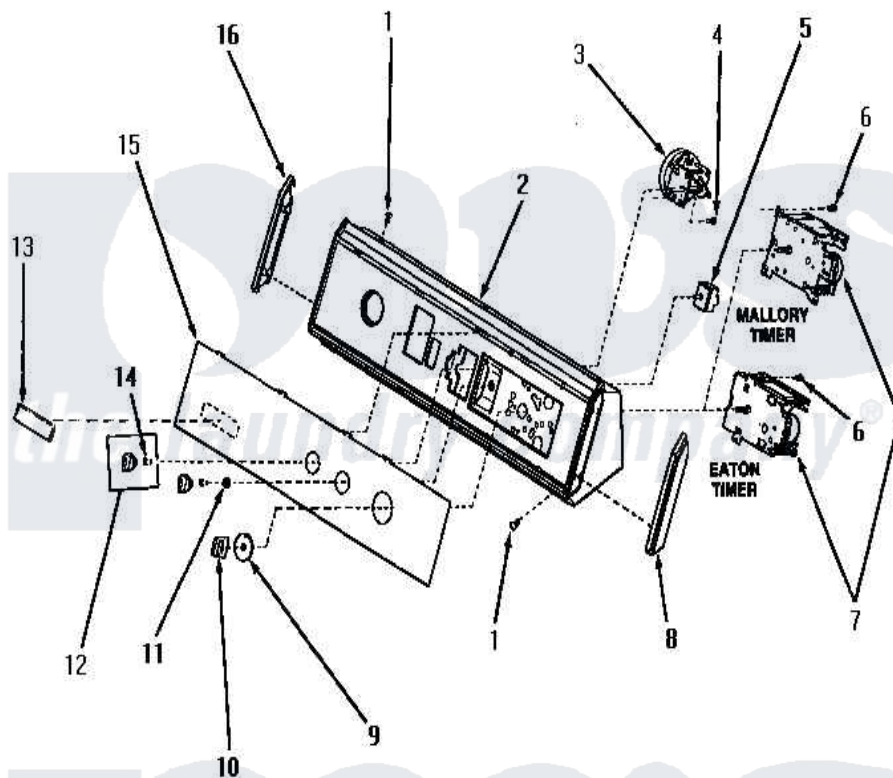

# Amana AA5121 07 - GRAPHIC PANEL, CONTROL HOOD & CONTROLS

## GRAPHIC PANEL, CONTROL HOOD AND CONTROLS

Amana [Residential Amana AA5121 Washer Parts](#) Parts Diagram 07 - GRAPHIC PANEL, CONTROL HOOD & CONTROLS

[Click on the part number to view part](#)

Item	Original Part Number	Replaced By	Status	Part Description
"	NOTE:		Not Available	SIPHON BREAK KIT MUST BE INSTALLED IN DRAIN HOSE IF THE DRAIN RECEPTACLE IS LOWER THAN THE CABINET TOP OF THE WASHER.
1	31752		Not Available	SCREW, No.8ABX3/4 POZIDRI
2	31735		Not Available	ASSY, CONTROL HOOD
3	<a href="#">31266</a>			Switch, Pressure-Rotary
4	<a href="#">31260</a>			Screw, No.8 X 3/8 Ind H
5	28118		Not Available	SWITCH, WATER TEMPERATU
6	23962	<a href="#">W10116760</a>		Screw
7	31239	<a href="#">31239P</a>		Timer 3 Cycle Package
8	<a href="#">32342</a>			Insert, Control Hood-R.
9	<a href="#">31279</a>			Assembly, Timer Skirt And Ring
10	<a href="#">31281</a>			Assembly, Knob-Timer-Black

11	57584	Not Available	NUT
12	31286	Not Available	ASSY,KNOB-ROTARY-BLK/O
14	10519	Not Available	RETAINER
15	32353	Not Available	PANEL,GRAPHIC
16	32343	Not Available	INSERT,CONTROL HOOD-L.