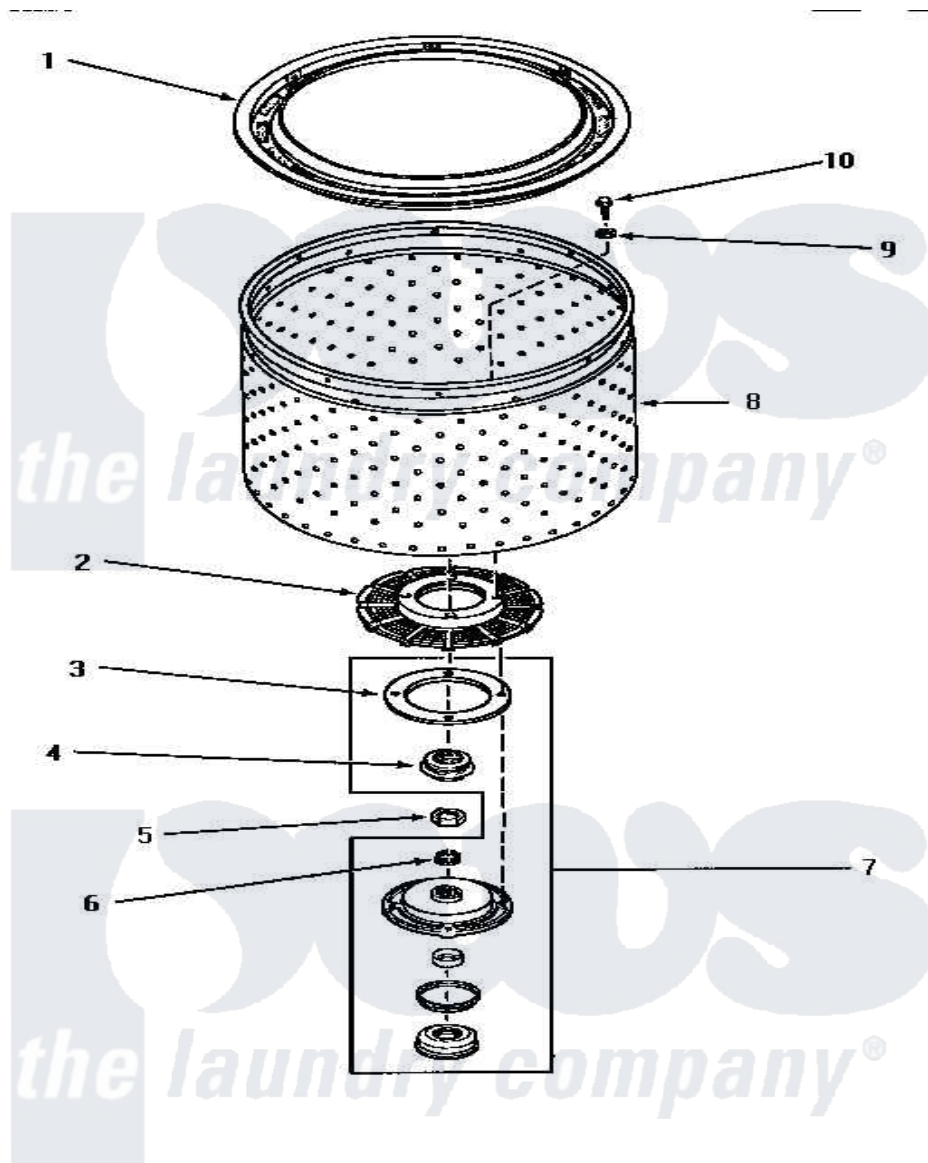

Amana AA5121 09 - LINT FILTER, WASHTUB & HUB

LINT FILTER, WASHTUB AND HUB

Amana Residential Amana AA5121 Washer Parts Parts Diagram 09 - LINT FILTER, WASHTUB & HUB

Click on the part number to view part

Item	Original Part Number	Replaced By	Status	Part Description
1	30944	33521		Filter Lin/Clothes Guard
2	32998	39371		Filter Lin
3	27125	39122		Gasket, Washtub
4	Y00000000		Not Available	SEE NOTE SEAL HEAD -- (INCLUDED WITH 442P3 KIT)
5	Y29220	40016301		Nut, Lock
6	29728	40008301		Insert, Spline
7	495P3	R9900552		Hub And Seal
8	28138		Not Available	WASHTUB, STAINLESS STEEL
"	29074	39252P		Wash Tub
"	33295	39252P		Wash Tub
"	33245			Washtub, Stainless Steel
9	28094			Gasket
10	27202	W1011678Z		Screw