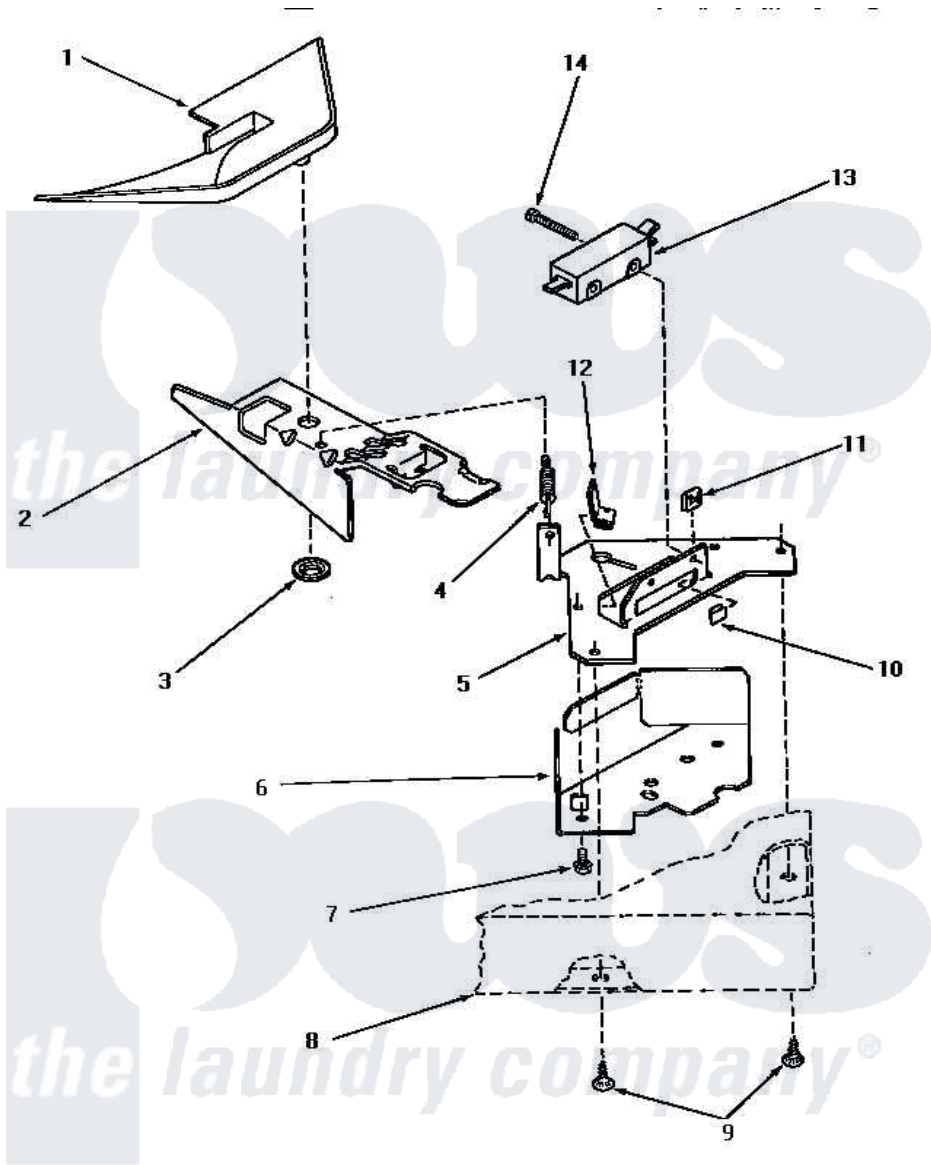

Amana AA5121 10 - LOADING DOOR SWITCH & BRACKET ASSY

LOADING DOOR SWITCH AND BRACKET ASSEMBLY

Amana [Residential Amana AA5121 Washer Parts](#) Parts Diagram 10 - LOADING DOOR SWITCH & BRACKET ASSY
 Click on the part number to view part

Item	Original Part Number	Replaced By	Status	Part Description
1	29042		Not Available	SHIELD,LID SWITCH
2	27602			Lever, Out-Of-Bal Switch
3	29043			Nut, Push
4	27603			Spring, Switch Lever
5	27250		Not Available	BRACKET,OUT-OF-BAL SWI
6	33086		Not Available	ENCLOSURE,LID SWITCH
7	23222	3177991		Screw
8	Y00000000		Not Available	SEE NOTE CABINET TOP
9	28193			Screw, 8-1/2 Tapping W/
10	27610			Clip, U
11	27248		Not Available	NUT,SPEED U-TYPE
12	Y27837			Clip, Speed-"U" Type
13	27249		Not Available	SWITCH
14	Q6516		Not Available	SCREW,6-32 X 1 ROUND H