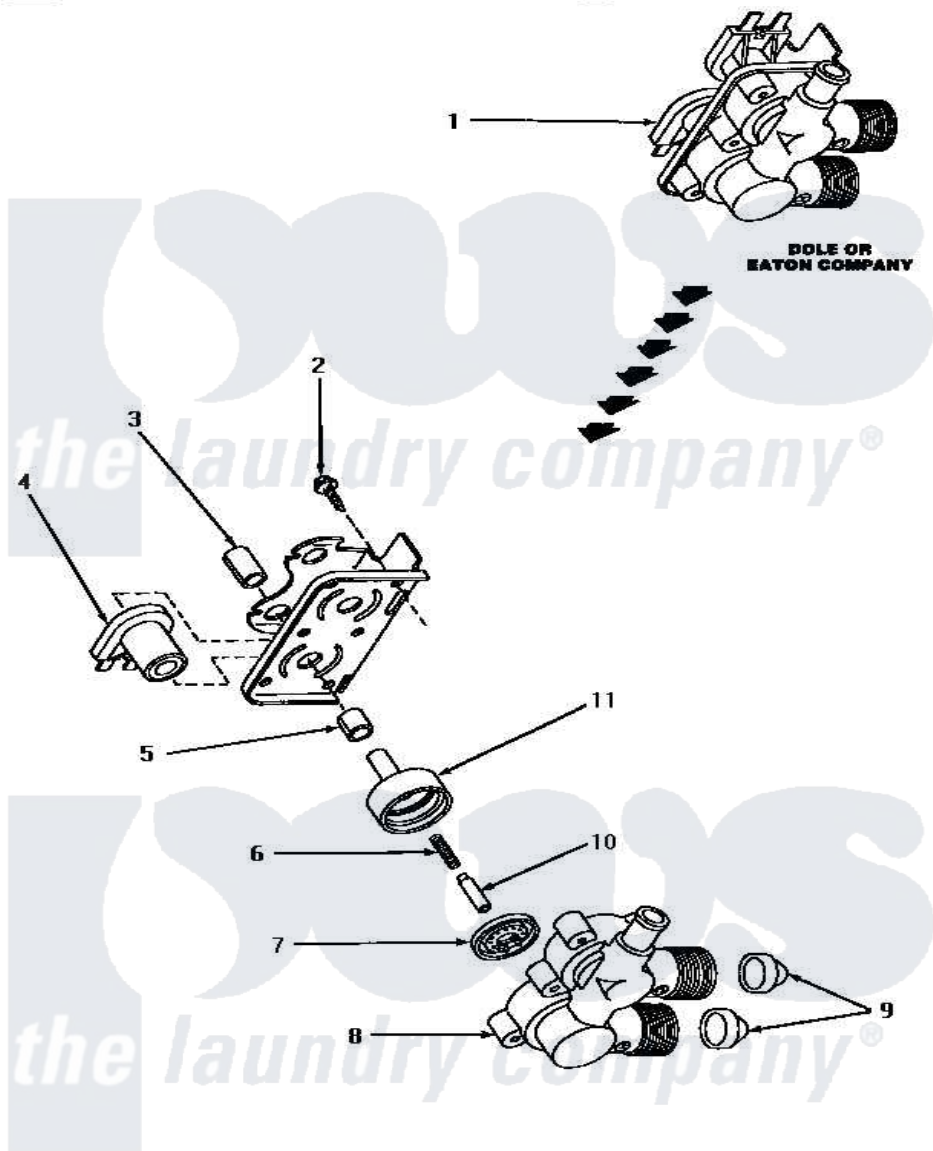

# Amana AA5121 11 - MIXING VALVE ASSY

**MIXING VALVE ASSEMBLY  
(Dole or Eaton Company)**

Amana [Residential Amana AA5121 Washer Parts](#) Parts Diagram 11 - MIXING VALVE ASSY  
[Click on the part number to view part](#)

Item	Original Part Number	Replaced By	Status	Part Description
1	27156	<a href="#">33930</a>		Valve, Mixing
2	25817C		Not Available	SCREW
3	24128		Not Available	SLEEVE, LONG
4	24126	<a href="#">33930</a>		Valve, Mixing
5	24129		Not Available	SLEEVE, SHORT
6	24131		Not Available	SPRING
7	24134		Not Available	DIAPHRAGM
8	Y24159	<a href="#">33930</a>		Valve, Mixing
9	24122	<a href="#">22002960</a>		Strainer, Washer Inlet
10	24132		Not Available	ARMATURE
11	<a href="#">24130</a>			Guide, Armature