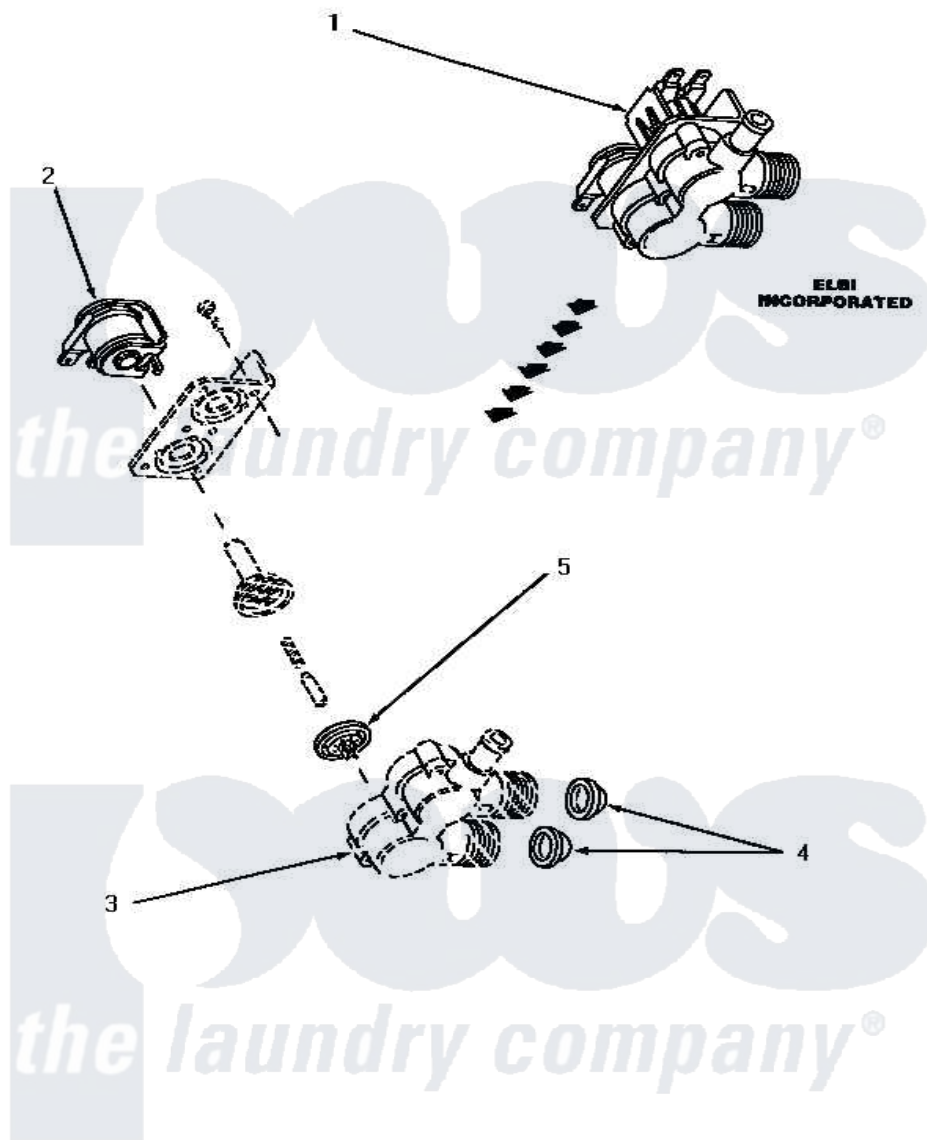

Amana AA5121 12 - MIXING VALVE ASSY

MIXING VALVE ASSEMBLY (Elbi Incorporated)

Amana [Residential Amana AA5121 Washer Parts](#) Parts Diagram 12 - MIXING VALVE ASSY
 Click on the part number to view part

Item	Original Part Number	Replaced By	Status	Part Description
1	27156	33930		Valve, Mixing
2	33084		Not Available	SOLENOID,MIXING VALVE
3	Y00000000		Not Available	SEE NOTE VALVE BODY -- (RED)
4	24122	22002960		Strainer, Washer Inlet
5	33079		Not Available	DIAPHRAM,MIXING VALVE-