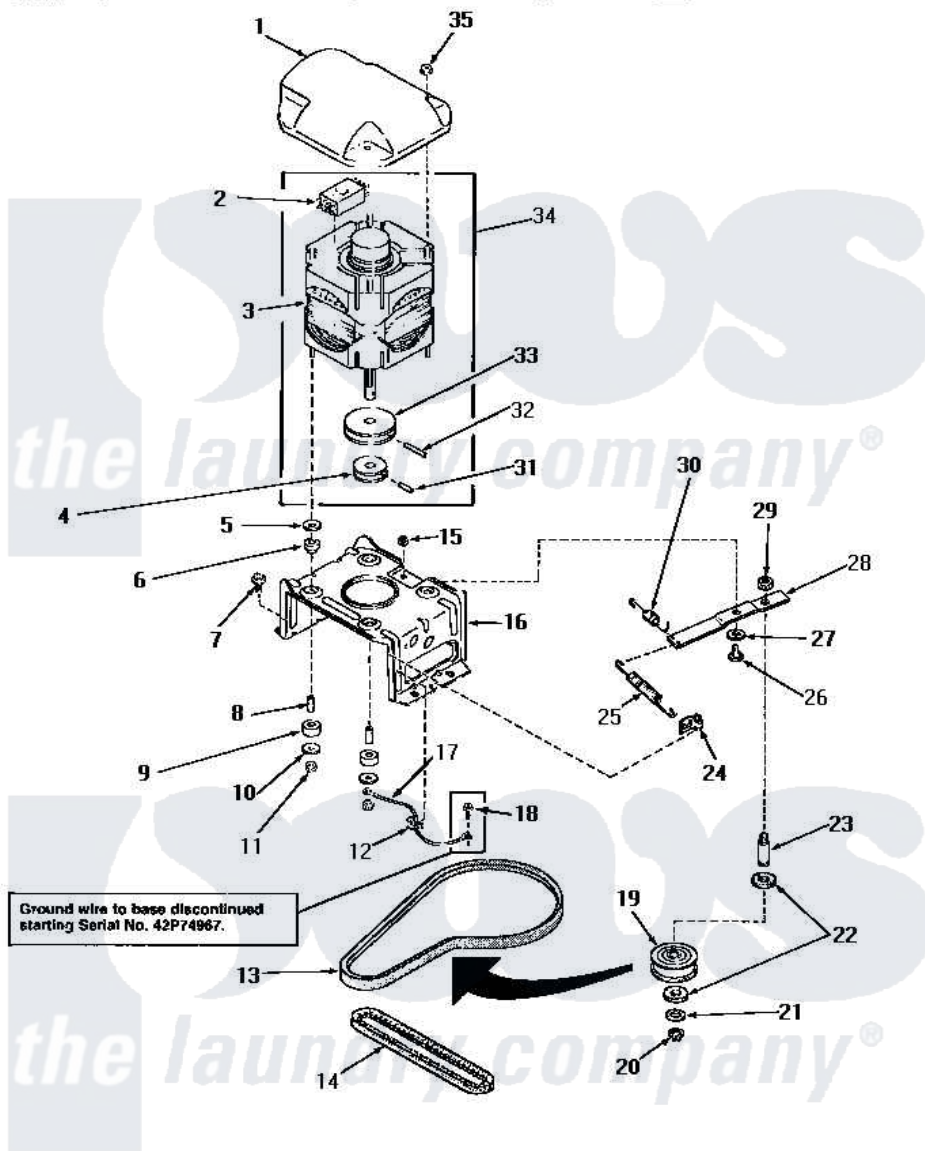

# Amana AA5121 13 - MOTOR, MTG BRACKET, BELTS & IDLER ASSY

## MOTOR, MOUNTING BRACKET, BELTS AND IDLER ASSEMBLY

Amana [Residential Amana AA5121 Washer Parts](#) Parts Diagram 13 - MOTOR, MTG BRACKET, BELTS & IDLER ASSY  
 Click on the part number to view part

Item	Original Part Number	Replaced By	Status	Part Description
1	<a href="#">27136</a>			Shield, Motor
2	30897A	<a href="#">30897AP</a>		Switch- MO
"	24140		Not Available	SWITCH,MOTOR
3	30897	<a href="#">27179P</a>		Motor-Drve
4	Y27104		Not Available	PULLEY,MOTOR
5	03888		Not Available	WASHER
6	<a href="#">01952A</a>			Mounting, Rubber
7	Y31645	<a href="#">27001200</a>		Screw
8	27181		Not Available	SPACER,MOTOR
9	01953		Not Available	WASHER,LOWER MOTOR MOU
10	03888		Not Available	WASHER
11	<a href="#">23604</a>			Nut, Hex 10-32 Lock
12	Y00161	<a href="#">B5733302</a>		Clip, Ground
13	<a href="#">28808</a>			Belt, Agitate And Spin
14	<a href="#">27155</a>			Belt, Pump
15	52566	<a href="#">27001225</a>		Nut, Jam Mid Lock 1/4-20

16	<a href="#">28791</a>		Bracket, Motor Mount
17	Y00000000	Not Available	SEE NOTE GROUND WIRE, GREEN
18	26592	Not Available	HEX HEAD SCREW
19	28800	Not Available	WHEEL, IDLER
20	<a href="#">23748</a>		Ring, Retaining
21	<a href="#">52549</a>		Washer, 501 ID X3/4 Odx
22	<a href="#">Y29443</a>		Washer, Felt
23	<a href="#">28802</a>		Shaft, Idler
24	<a href="#">28849</a>		Clip, Spring
25	28807	<a href="#">37366</a>	Spring, Idler
26	27229	<a href="#">40038901</a>	Screw, 1/4-20
27	81392	<a href="#">40054701</a>	Washer
28	31054	<a href="#">40041002</a>	Lever, Idler
29	28803	<a href="#">2221070</a>	Clamp, Nylon
30	30620	Not Available	SPRING, IDLER LEVER HEL
31	<a href="#">10416</a>		Pin, Roll
32	<a href="#">23750</a>		Pin, Roll
33	27171	Not Available	PULLEY, MOTOR
34	27658	<a href="#">27179P</a>	Motor-Drive
35	<a href="#">27201</a>		Locknut
NI	20605	Not Available	LUBE, HI TEMPERATURE-56
"	258P3	Not Available	KIT, CAPACITOR