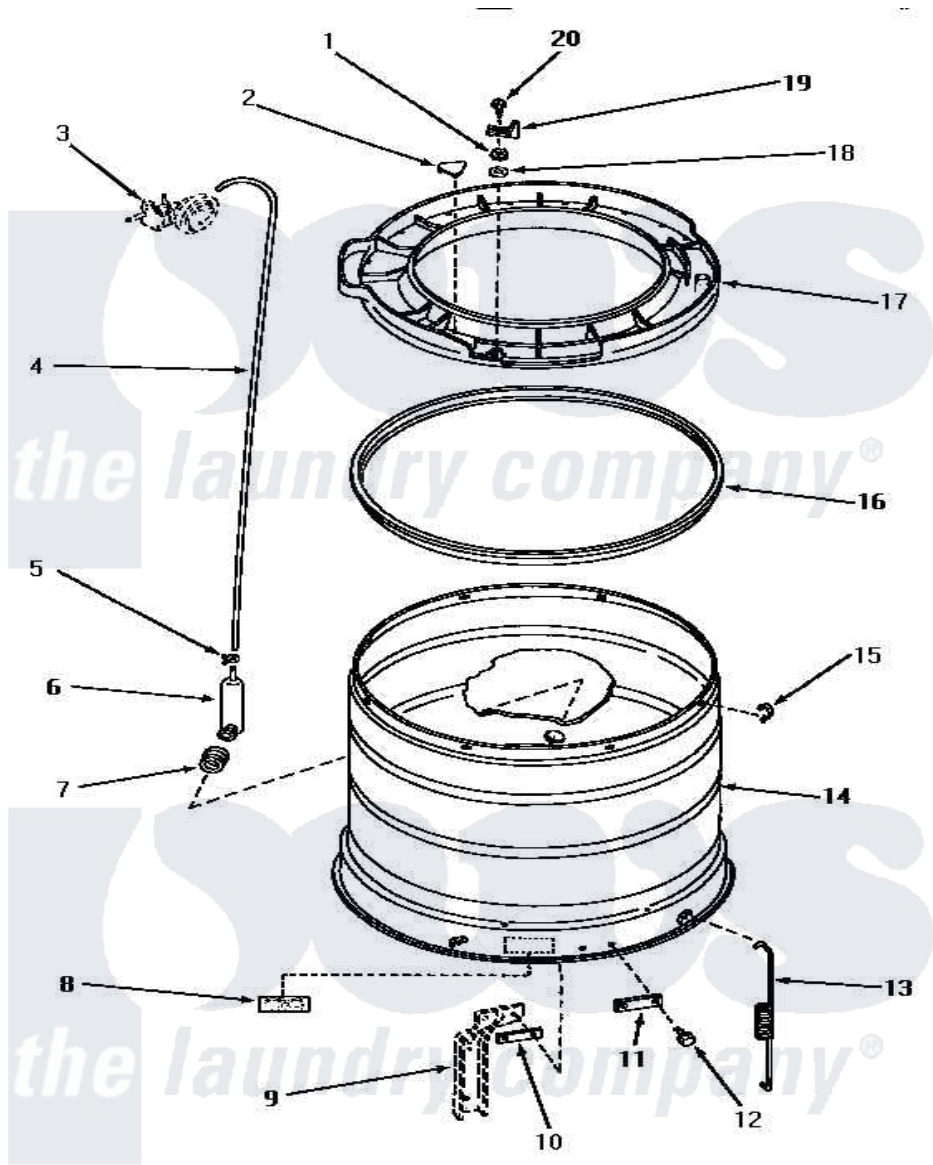

# Amana AA5121 14 - OUTER TUB, COVER & PRESSURE HOSE

## OUTER TUB, COVER AND PRESSURE HOSE

Amana [Residential Amana AA5121 Washer Parts](#) Parts Diagram 14 - OUTER TUB, COVER & PRESSURE HOSE  
 Click on the part number to view part

Item	Original Part Number	Replaced By	Status	Part Description
1	<a href="#">03815</a>			Lockwasher, No.10 Ext Shk
2	29901		Not Available	PLUG,SNAP-IN-OUTER TUB
3	Y00000000		Not Available	SEE NOTE PRESSURE SWITCH
4	29213	<a href="#">39125</a>		Tubing 31
5	Y22294	<a href="#">596669</a>		Clamp, Manifold
6	30243	<a href="#">40008501</a>		Assembly, Pressure Bulb
7	29175	<a href="#">40037801</a>		Grommet
8	Y27195		Not Available	STICKER
9	Y00000000		Not Available	SEE NOTE SUPPORT LEG
10	<a href="#">27927</a>			Plate, Leg .032
11	<a href="#">27926</a>			Plate, Leg .063
12	27205	<a href="#">40128701</a>		Screw, 5/16-18 X .50
13	<a href="#">27239</a>			Spring, Leg
14	30508		Not Available	TUB,OUTER
"	30509		Not Available	OUTER TUB
15	Y27017		Not Available	CLIP,SPRING

16	<a href="#">27184</a>		Gasket, Tub Cover
17	31141	<a href="#">31153</a>	Cover Outer Tub
18	23425	Not Available	WASHER,7/32IDX7/16ODX.
19	<a href="#">27247</a>		Trigger, Out-Of-Bal Swi
20	27523	Not Available	SCREW