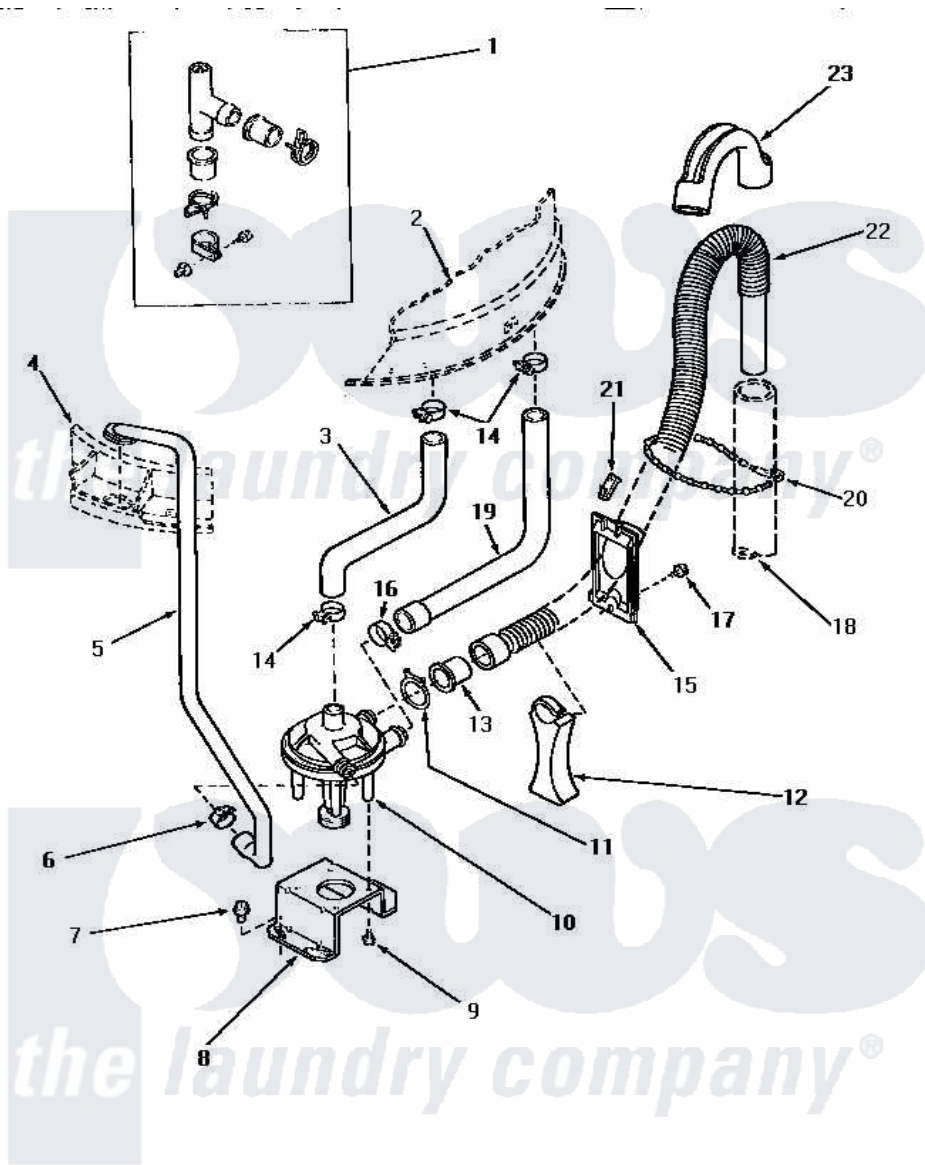

# Amana AA5121 16 - PUMP ASSY/BRKT/HOSES & SIPHON BREAK KIT

## PUMP ASSEMBLY, BRACKET, HOSES AND SIPHON BREAK KIT

Amana [Residential Amana AA5121 Washer Parts](#) Parts Diagram 16 - PUMP ASSY/BRKT/HOSES & SIPHON BREAK KIT

[Click on the part number to view part](#)

Item	Original Part Number	Replaced By	Status	Part Description
1	386P3	<a href="#">76660</a>		Break-Sphn
2	Y00000000		Not Available	SEE NOTE OUTER TUB
3	27159		Not Available	HOSE,TUB TO PUMP
4	Y00000000		Not Available	SEE NOTE OUTER TUB COVER
5	27232		Not Available	HOSE
6	27644	<a href="#">285655</a>		Clamp, Hose
7	Y31645	<a href="#">27001200</a>		Screw
8	<a href="#">27105</a>			Bracket, Pump Mounting
9	<a href="#">31098</a>			Screw, 10-10 5/8 Unslot
10	<a href="#">31968</a>			Assembly, Pump NA
"	<a href="#">31969</a>			Assembly, Pump NA
11	29172		Not Available	CLAMP,HOSE
12	<a href="#">29284</a>			Stand, Hose
13	29143		Not Available	HOSE,ADAPTER
14	32616		Not Available	(CLAMP HOSE)

15	29131		Not Available	RETAINER,DIRECTIONAL
16	27153	<a href="#">285655</a>		Clamp, Hose
17	30676	<a href="#">27001200</a>		Screw
18	Y00000000		Not Available	SEE NOTE STANDPIPE
19	27160		Not Available	HOSE,TUB TO PUMP-DRAIN
20	33489	<a href="#">8539404</a>		Tie-Wire
21	29936		Not Available	HOSE RETAINER CLIP
22	29142	<a href="#">39952</a>		Hose- Drai
23	29144	<a href="#">22003814</a>		Retainer, Drain Hose
NI	406P3	<a href="#">451P3</a>		Kit Drain Extension