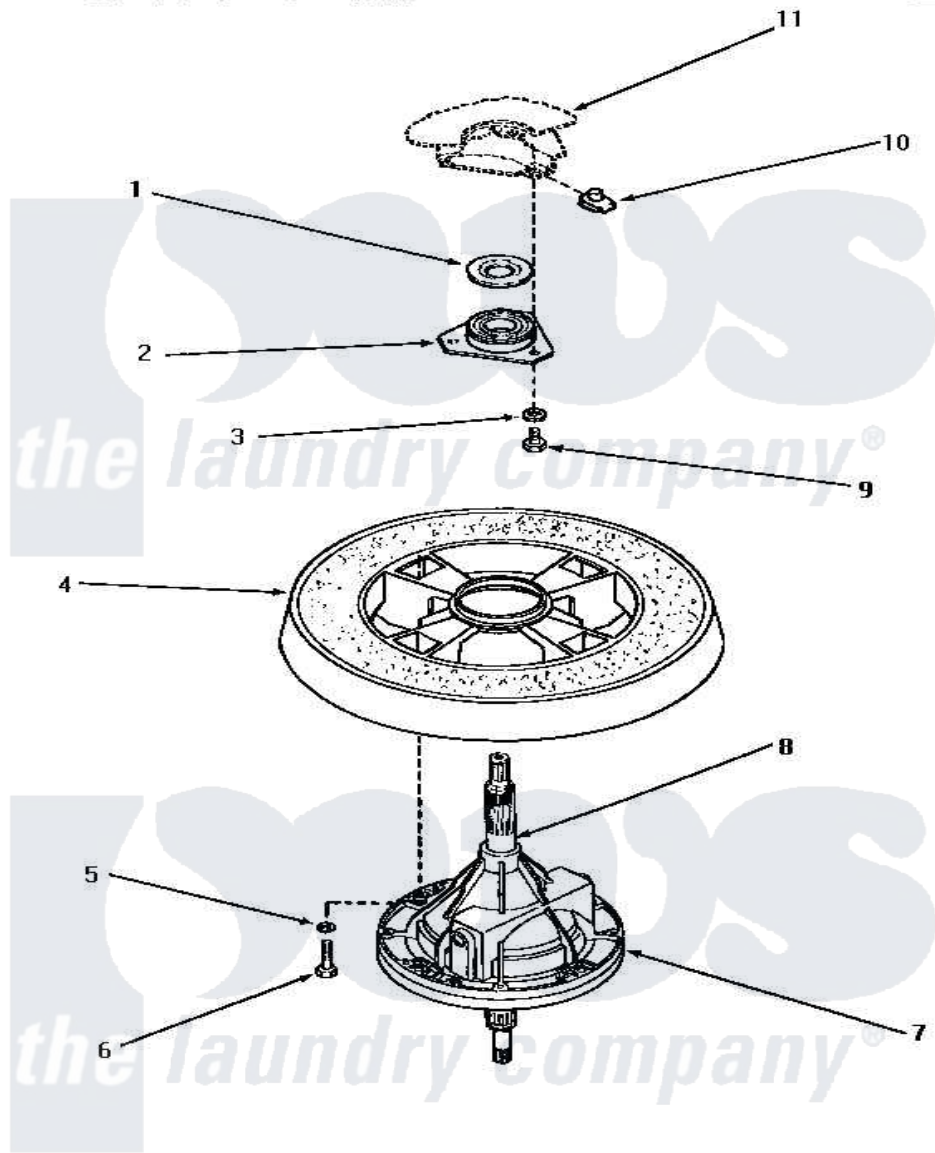

# Amana AA5121 19 - TRANSMISSION ASSY & BALANCE RING

## TRANSMISSION ASSEMBLY AND BALANCE RING

Amana [Residential Amana AA5121 Washer Parts](#) Parts Diagram 19 - TRANSMISSION ASSY & BALANCE RING  
 Click on the part number to view part

Item	Original Part Number	Replaced By	Status	Part Description
1	<a href="#">27187</a>			Flinger
2	27182	<a href="#">40004201P</a>		Main Bearing Assembly
3	<a href="#">04366</a>			Lockwasher, 5/16intshkp
4	Y29117		Not Available	ASSY, BALANCE RING-COMPL
5	<a href="#">02431</a>			Lockwasher, 1/4 Ext Shk
6	27200		Not Available	CAP SCREW
7	33227	<a href="#">33227P</a>		Assembly- Tran
8	<a href="#">27604P</a>			Never-Seeze 1 Oz Tube
9	01355		Not Available	SCREW
10	<a href="#">27222</a>			Nut, Retainer 5/16-18
11	Y00000000		Not Available	SEE NOTE OUTER TUB