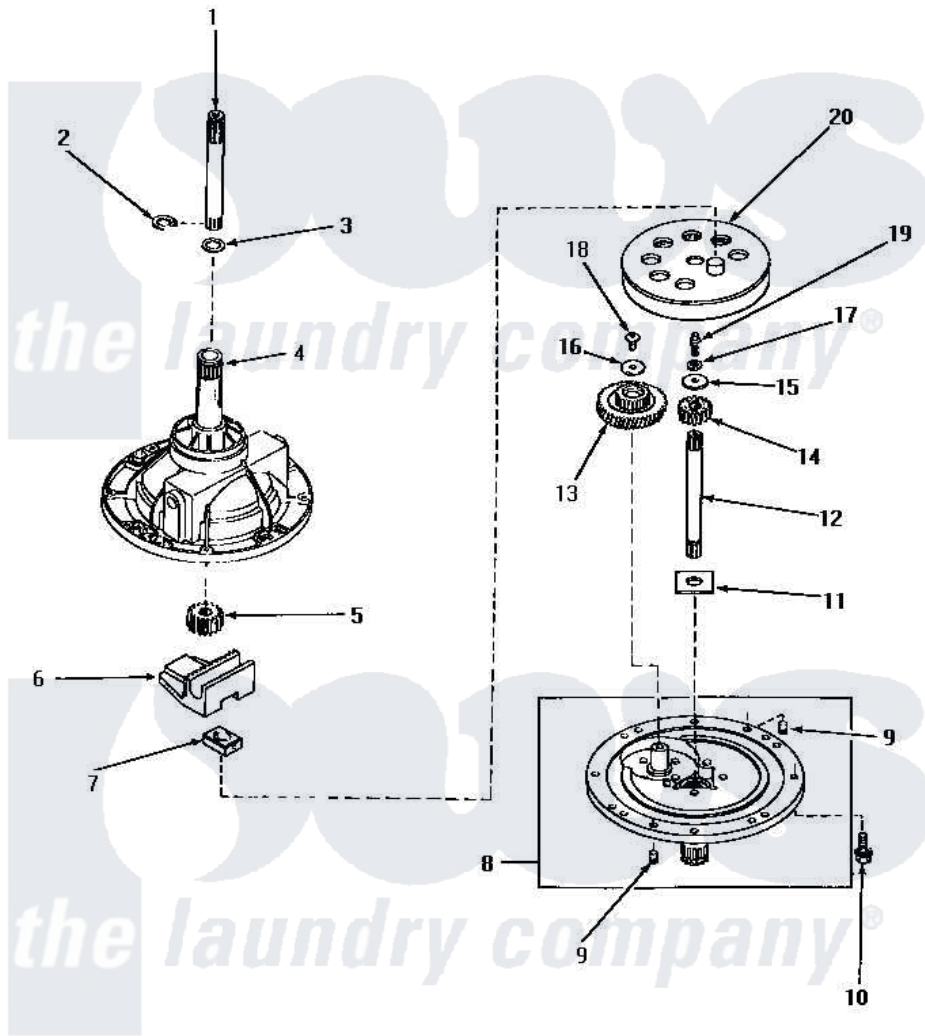

Amana AA5221 01 - 30978 TRANSMISSION ASSY COMPONENTS

COMPONENTS FOR 30978 TRANSMISSION ASSEMBLY

Amana [Residential Amana AA5221 Washer Parts](#) Parts Diagram 01 - 30978 TRANSMISSION ASSY COMPONENTS

[Click on the part number to view part](#)

Item	Original Part Number	Replaced By	Status	Part Description
1	29134	Y36570		Shaft, Output
2	27197			Ring, Retaining
3	20212	35092		Washer, 3628id X 1.00 X .056
4	30037		Not Available	ASSY, TRANSMISSION CASExREPLACE
5	27003			Pinion, Agitator
6	Y31526			Rack
7	26493			Slide
8	30945		Not Available	ASSY, TRANSMISSION COVExREPLACE
9	27172			Pin, Dowel
10	31709		Not Available	SCREW, 1/4-20X1 HX SER/
11	27016			Washer
12	27081	27081P		Shaft Input Package
13	29161			Gear, Reduction
14	Y29160			Pinion, Drive
15	26509	40041501		Washer

16	29260	Not Available	WASHER
17	21456		Lockwasher, 1/4 Intshkp
18	29273		Screw, 1/4-20 X 3/8
19	27030	Not Available	SCREW, 1/4-20 SPECIAL
20	26577		Assembly, Gear And Stud
NI	28434P	Not Available	LOCTITE
"	27243P		Oil, CW Transmission F-