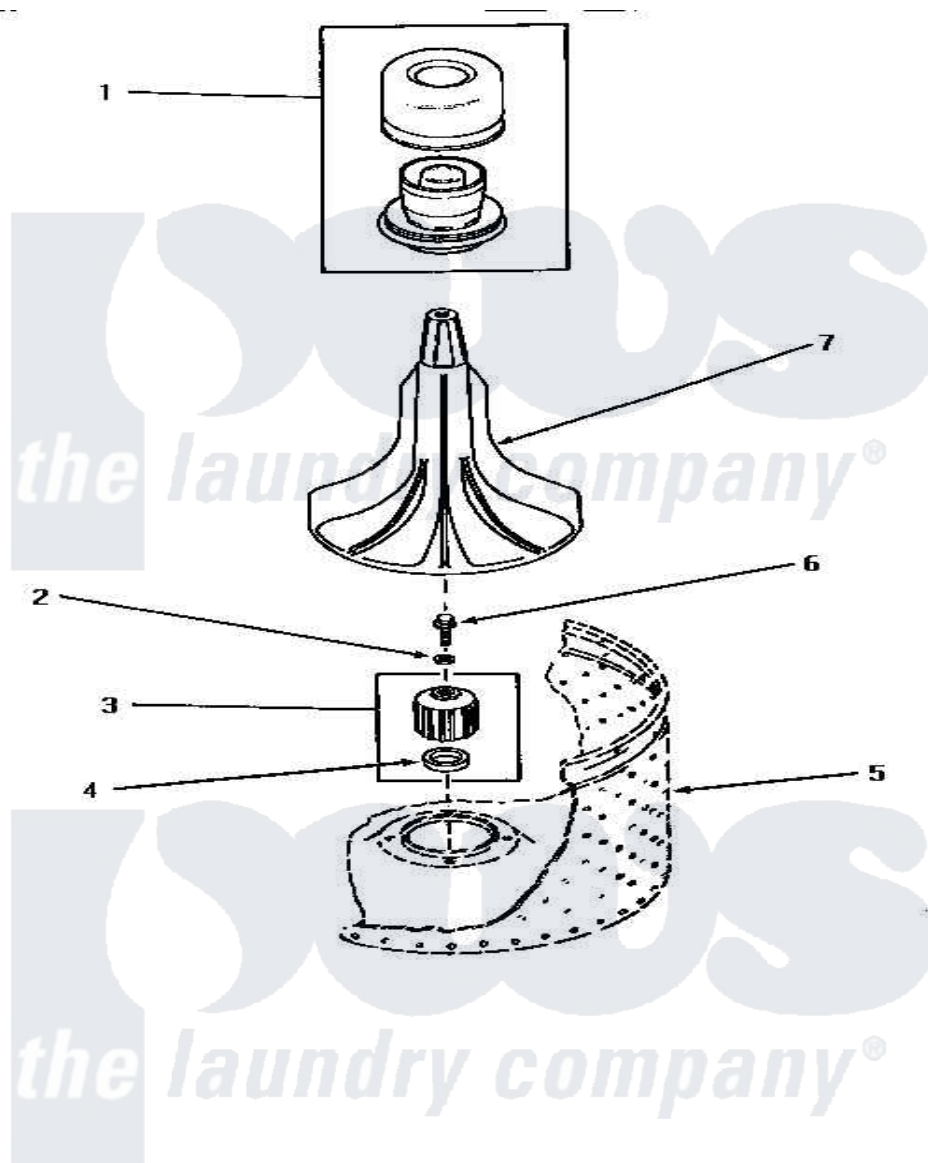

Amana AA5221 03 - AGITATOR, DRIVE BELL & SEAL KIT

AGITATOR, DRIVE BELL AND SEAL KIT

Amana [Residential Amana AA5221 Washer Parts](#) Parts Diagram 03 - AGITATOR, DRIVE BELL & SEAL KIT
 Click on the part number to view part

Item	Original Part Number	Replaced By	Status	Part Description
1	30857	33510		Assembly, Dispenser-Fabric
2	30853		Not Available	SEAL
3	30071P	R9900189		Kit, Drive Bell And Seal
4	Y00000000		Not Available	SEE NOTE SEAL SEAT
5	Y00000000		Not Available	SEE NOTE WASHTUB
6	30852			Screw, No.8-1/4 X 20 X 3/
7	30855	40000501W		Agitator, Flex Vane
NI	442P3	R9900189		Kit, Drive Bell And Seal