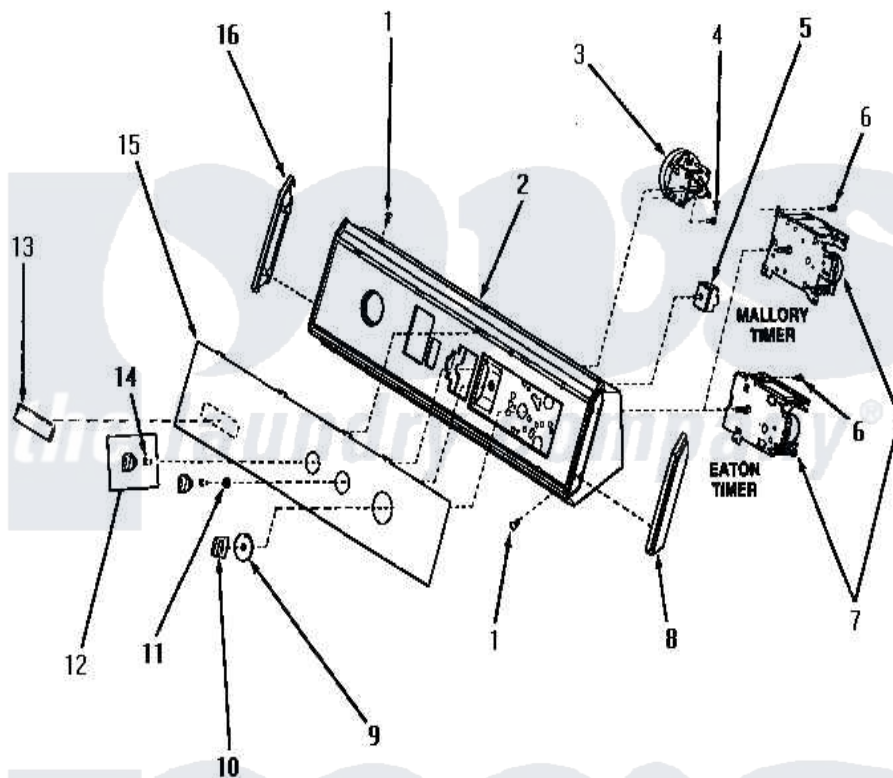

Amana AA5221 07 - GRAPHIC PANEL, CONTROL HOOD & CONTROLS

GRAPHIC PANEL, CONTROL HOOD AND CONTROLS

Amana [Residential Amana AA5221 Washer Parts](#) Parts Diagram 07 - GRAPHIC PANEL, CONTROL HOOD & CONTROLS

[Click on the part number to view part](#)

Item	Original Part Number	Replaced By	Status	Part Description
"	NOTE:		Not Available	SIPHON BREAK KIT MUST BE INSTALLED IN DRAIN HOSE IF THE DRAIN RECEPTACLE IS LOWER THAN THE CABINET TOP OF THE WASHER.
1	31752		Not Available	SCREW, No.8ABX3/4 POZIDRI
2	31735		Not Available	ASSY, CONTROL HOOD
3	31266			Switch, Pressure-Rotary
4	31260			Screw, No.8 X 3/8 Ind H
5	28118		Not Available	SWITCH, WATER TEMPERATU
6	23962	W10116760		Screw
7	31239	31239P		Timer 3 Cycle Package
8	32342			Insert, Control Hood-R.
9	31279			Assembly, Timer Skirt And Ring
10	31281			Assembly, Knob-Timer-Black

11	57584	Not Available	NUT
12	31286	Not Available	ASSY,KNOB-ROTARY-BLK/O
14	10519	Not Available	RETAINER
15	32353	Not Available	PANEL,GRAPHIC
16	32343	Not Available	INSERT,CONTROL HOOD-L.