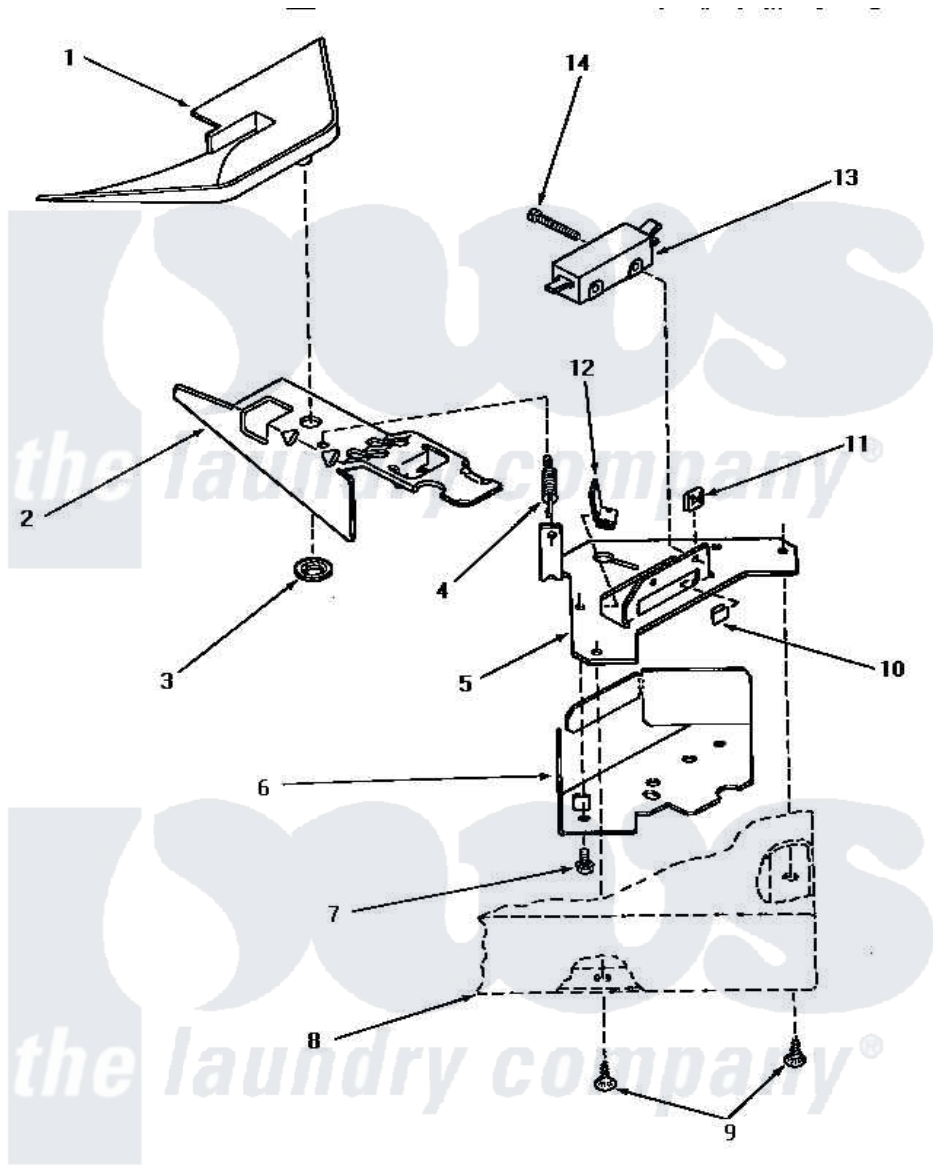

Amana AA5221 10 - LOADING DOOR SWITCH & BRACKET ASSY

LOADING DOOR SWITCH AND BRACKET ASSEMBLY

Amana [Residential Amana AA5221 Washer Parts](#) Parts Diagram 10 - LOADING DOOR SWITCH & BRACKET ASSY
 Click on the part number to view part

Item	Original Part Number	Replaced By	Status	Part Description
1	29042		Not Available	SHIELD,LID SWITCH
2	27602			Lever, Out-Of-Bal Switch
3	29043			Nut, Push
4	27603			Spring, Switch Lever
5	27250		Not Available	BRACKET,OUT-OF-BAL SWI
6	33086		Not Available	ENCLOSURE,LID SWITCH
7	23222	3177991		Screw
8	Y00000000		Not Available	SEE NOTE CABINET TOP
9	28193			Screw, 8-1/2 Tapping W/
10	27610			Clip, U
11	27248		Not Available	NUT,SPEED U-TYPE
12	Y27837			Clip, Speed-"U" Type
13	27249		Not Available	SWITCH
14	Q6516		Not Available	SCREW,6-32 X 1 ROUND H