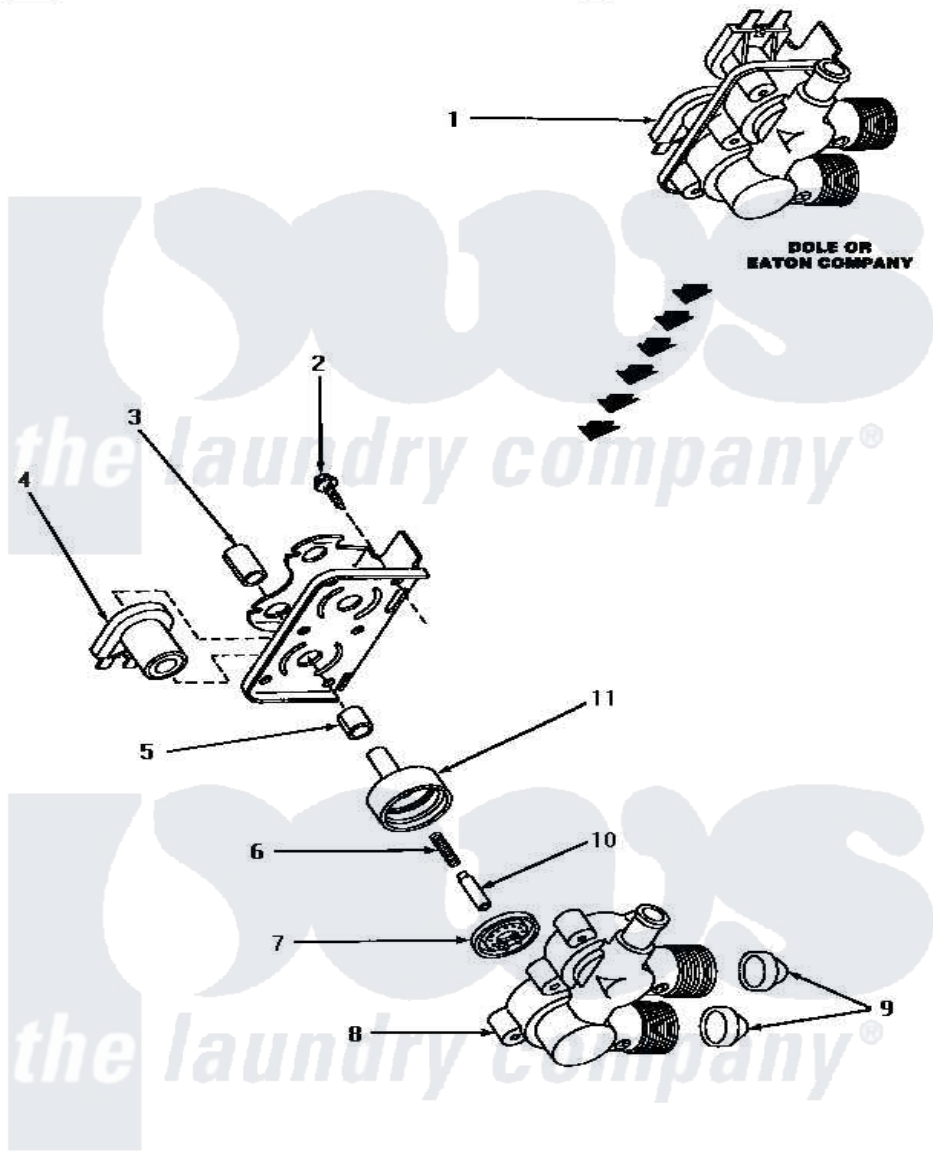

# Amana AA5221 11 - MIXING VALVE ASSY

## MIXING VALVE ASSEMBLY (Dole or Eaton Company)

Amana [Residential Amana AA5221 Washer Parts](#) Parts Diagram 11 - MIXING VALVE ASSY  
[Click on the part number to view part](#)

Item	Original Part Number	Replaced By	Status	Part Description
1	27156	<a href="#">33930</a>		Valve, Mixing
2	25817C		Not Available	SCREW
3	24128		Not Available	SLEEVE, LONG
4	24126	<a href="#">33930</a>		Valve, Mixing
5	24129		Not Available	SLEEVE, SHORT
6	24131		Not Available	SPRING
7	24134		Not Available	DIAPHRAGM
8	Y24159	<a href="#">33930</a>		Valve, Mixing
9	24122	<a href="#">22002960</a>		Strainer, Washer Inlet
10	24132		Not Available	ARMATURE
11	<a href="#">24130</a>			Guide, Armature