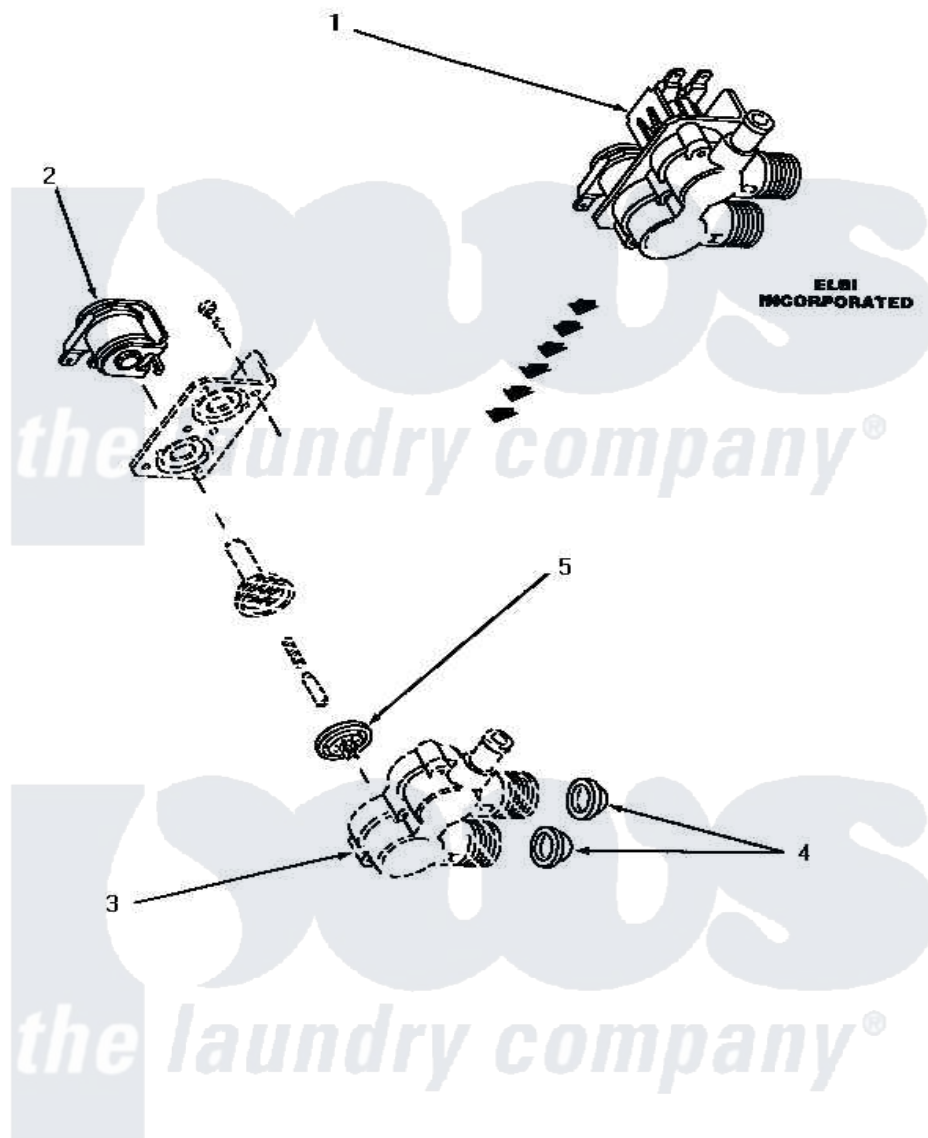

# Amana AA5221 12 - MIXING VALVE ASSY

## MIXING VALVE ASSEMBLY (Elbi Incorporated)

Amana [Residential Amana AA5221 Washer Parts](#) Parts Diagram 12 - MIXING VALVE ASSY  
 Click on the part number to view part

Item	Original Part Number	Replaced By	Status	Part Description
1	27156	<a href="#">33930</a>		Valve, Mixing
2	33084		Not Available	SOLENOID,MIXING VALVE
3	Y00000000		Not Available	SEE NOTE VALVE BODY -- (RED)
4	24122	<a href="#">22002960</a>		Strainer, Washer Inlet
5	33079		Not Available	DIAPHRAM,MIXING VALVE-