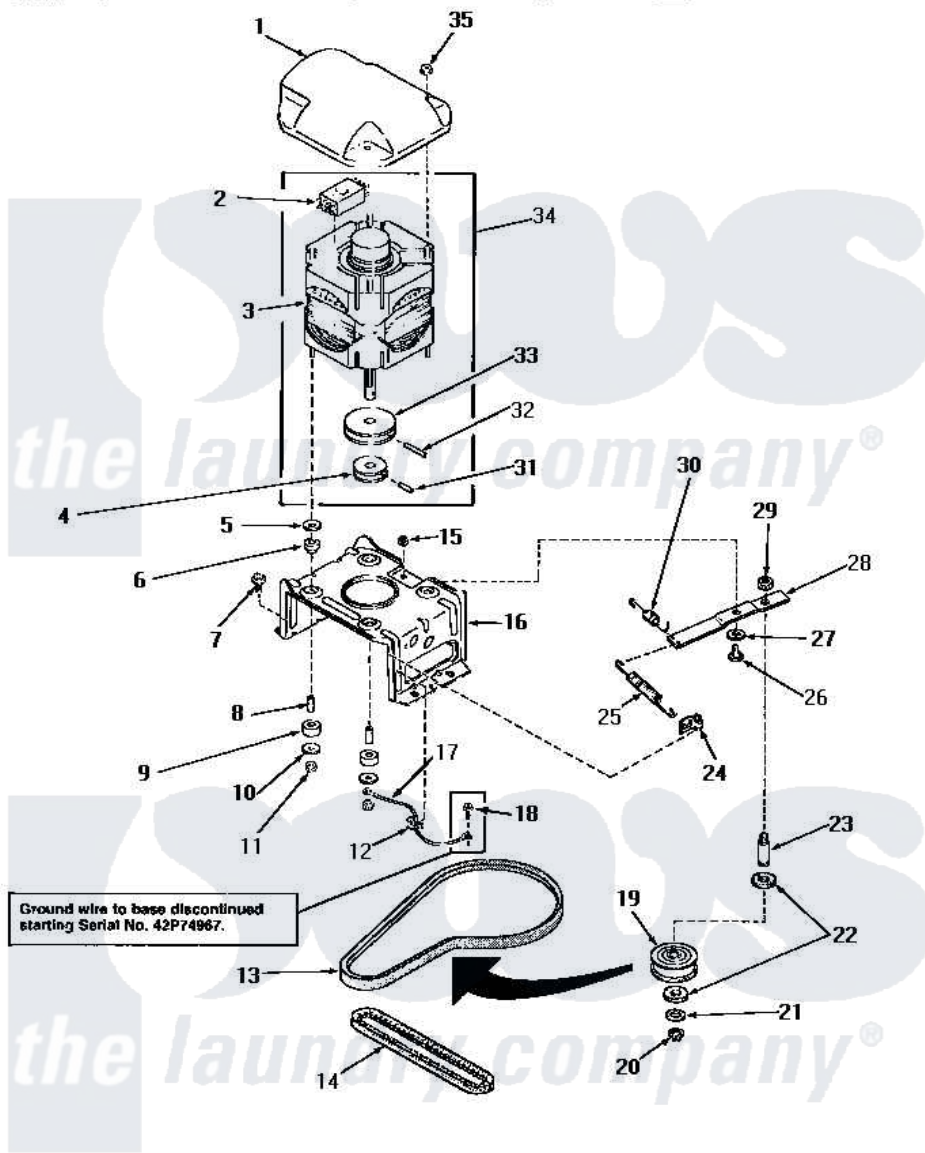

Amana AA5221 13 - MOTOR, MTG BRACKET, BELTS & IDLER ASSY

MOTOR, MOUNTING BRACKET, BELTS AND IDLER ASSEMBLY

Amana [Residential Amana AA5221 Washer Parts](#) Parts Diagram 13 - MOTOR, MTG BRACKET, BELTS & IDLER ASSY

[Click on the part number to view part](#)

Item	Original Part Number	Replaced By	Status	Part Description
1	27136			Shield, Motor
2	30897A	30897AP		Switch- MO
"	24140		Not Available	SWITCH,MOTOR
3	30897	27179P		Motor-Drve
4	Y27104		Not Available	PULLEY,MOTOR
5	03888		Not Available	WASHER
6	01952A			Mounting, Rubber
7	Y31645	27001200		Screw
8	27181		Not Available	SPACER,MOTOR
9	01953		Not Available	WASHER,LOWER MOTOR MOU
10	03888		Not Available	WASHER
11	23604			Nut, Hex 10-32 Lock
12	Y00161	B5733302		Clip, Ground
13	28808			Belt, Agitate And Spin
14	27155			Belt, Pump
15	52566	27001225		Nut, Jam Mid Lock 1/4-20

16	28791		Bracket, Motor Mount
17	Y00000000	Not Available	SEE NOTE GROUND WIRE, GREEN
18	26592	Not Available	HEX HEAD SCREW
19	28800	Not Available	WHEEL, IDLER
20	23748		Ring, Retaining
21	52549		Washer, 501 ID X3/4 Odx
22	Y29443		Washer, Felt
23	28802		Shaft, Idler
24	28849		Clip, Spring
25	28807	37366	Spring, Idler
26	27229	40038901	Screw, 1/4-20
27	81392	40054701	Washer
28	31054	40041002	Lever, Idler
29	28803	2221070	Clamp, Nylon
30	30620	Not Available	SPRING, IDLER LEVER HEL
31	10416		Pin, Roll
32	23750		Pin, Roll
33	27171	Not Available	PULLEY, MOTOR
34	27658	27179P	Motor-Drive
35	27201		Locknut
NI	20605	Not Available	LUBE, HI TEMPERATURE-56
"	258P3	Not Available	KIT, CAPACITOR