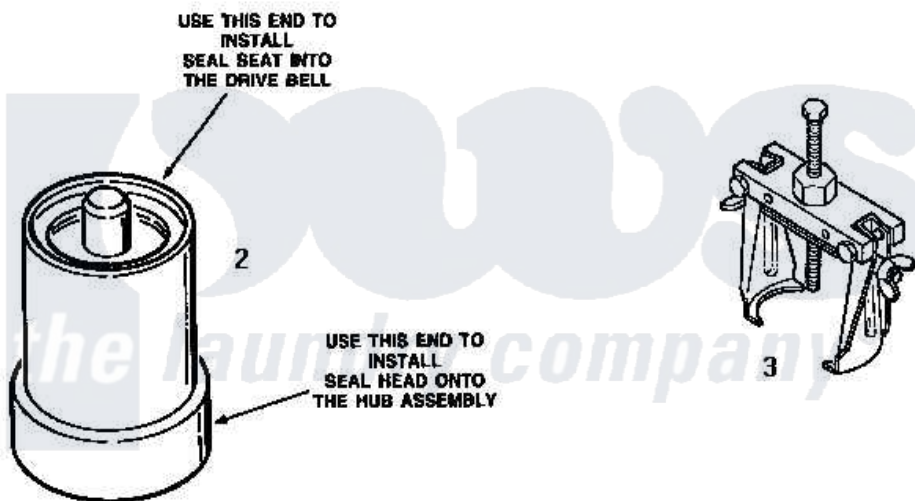

the laundry company[®]

Amana [Residential Amana AA5221 Washer Parts](#) Parts Diagram 18 - SPECIAL TOOLS
 Click on the part number to view part

Item	Original Part Number	Replaced By	Status	Part Description
1	254P4P			Agitator Hooks
2	255P4		Not Available	TOOL,SEAL INSTALLING
3	253P4	294P4		Bell Tool