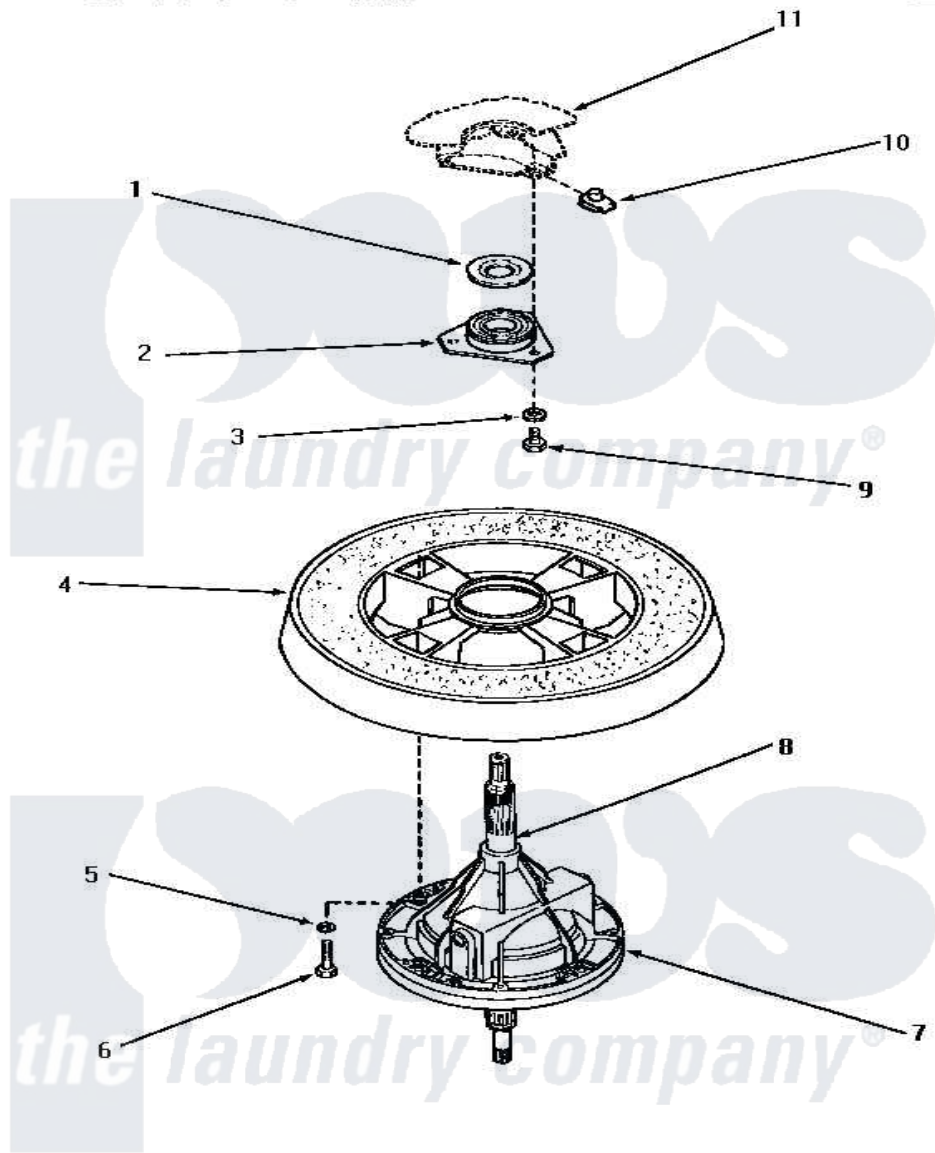

Amana AA5221 19 - TRANSMISSION ASSY & BALANCE RING

TRANSMISSION ASSEMBLY AND BALANCE RING

Amana [Residential Amana AA5221 Washer Parts](#) Parts Diagram 19 - TRANSMISSION ASSY & BALANCE RING
 Click on the part number to view part

Item	Original Part Number	Replaced By	Status	Part Description
1	27187			Flinger
2	27182	40004201P		Main Bearing Assembly
3	04366			Lockwasher, 5/16intshkp
4	Y29117		Not Available	ASSY, BALANCE RING-COMPL
5	02431			Lockwasher, 1/4 Ext Shk
6	27200		Not Available	CAP SCREW
7	33227	33227P		Assembly- Tran
8	27604P			Never-Seeze 1 Oz Tube
9	01355		Not Available	SCREW
10	27222			Nut, Retainer 5/16-18
11	Y00000000		Not Available	SEE NOTE OUTER TUB