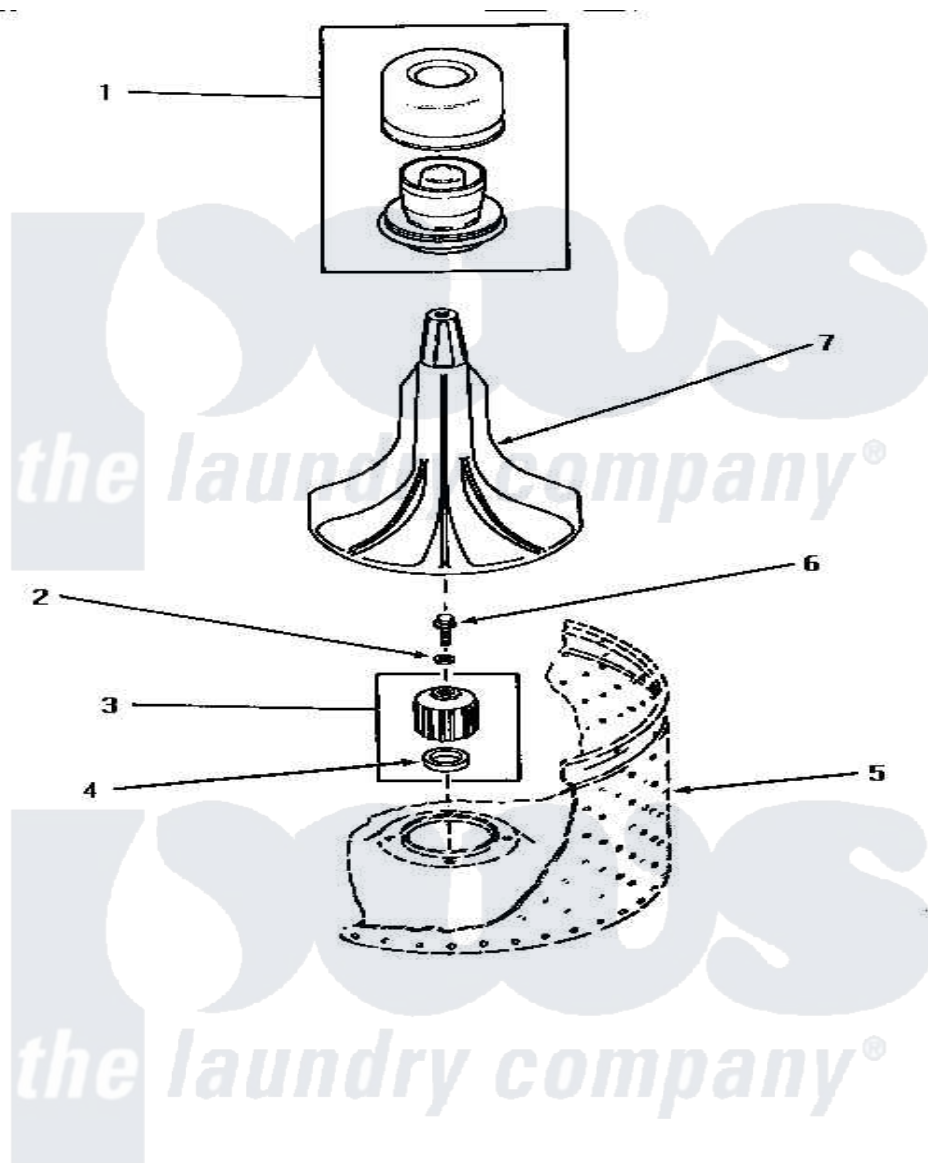

Amana AA5222 03 - AGITATOR, DRIVE BELL & SEAL KIT

AGITATOR, DRIVE BELL AND SEAL KIT

Amana [Residential Amana AA5222 Washer Parts](#) Parts Diagram 03 - AGITATOR, DRIVE BELL & SEAL KIT
 Click on the part number to view part

Item	Original Part Number	Replaced By	Status	Part Description
1	30857	33510		Assembly, Dispenser-Fabric
2	30853		Not Available	SEAL
3	30071P	R9900189		Kit, Drive Bell And Seal
4	Y00000000		Not Available	SEE NOTE SEAL SEAT
5	Y00000000		Not Available	SEE NOTE WASHTUB
6	30852			Screw, No.8-1/4 X 20 X 3/
7	30855	40000501W		Agitator, Flex Vane
NI	442P3	R9900189		Kit, Drive Bell And Seal