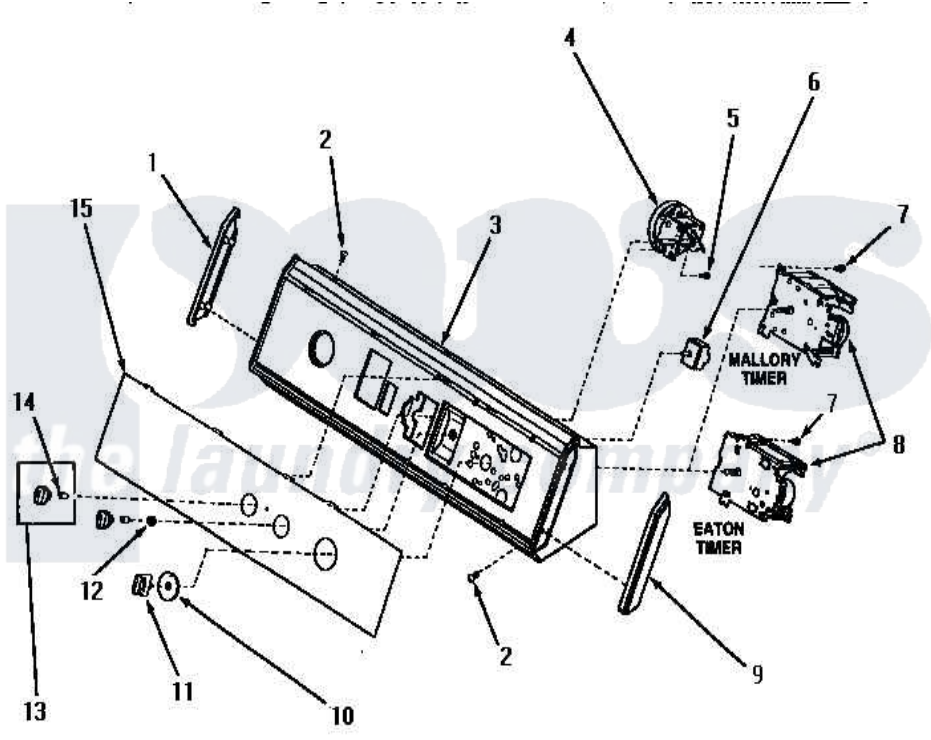

# Amana AA5222 07 - GRAPHIC PANEL, CONTROL HOOD & CONTROLS

## GRAPHIC PANEL, CONTROL HOOD AND CONTROLS

Amana [Residential Amana AA5222 Washer Parts](#) Parts Diagram 07 - GRAPHIC PANEL, CONTROL HOOD & CONTROLS

[Click on the part number to view part](#)

Item	Original Part Number	Replaced By	Status	Part Description
"	NOTE:		Not Available	SIPHON BREAK KIT MUST BE INSTALLED IN DRAIN HOSE IF THE DRAIN RECEPTACLE IS LOWER THAN THE CABINET TOP OF THE WASHER.
1	31249		Not Available	CAP,END-L.H.-CHROME
2	31752		Not Available	SCREW,No.8ABX3/4 POZIDRI
3	31735		Not Available	ASSY, CONTROL HOOD
4	<a href="#">31266</a>			Switch, Pressure-Rotary
5	<a href="#">31260</a>			Screw, No.8 X 3/8 Ind H
6	28118		Not Available	SWITCH,WATER TEMPERATU
"	21300		Not Available	SWITCH,TEMPERATURE
7	23962	<a href="#">W10116760</a>		Screw
8	31239	<a href="#">31239P</a>		Timer 3 Cycle Package
9	<a href="#">31248</a>			Cap, End-RH-Chrome

10	<a href="#">31279</a>		Assembly, Timer Skirt And Ring
11	<a href="#">31281</a>		Assembly, Knob-Timer-Black
12	57584	Not Available	NUT
13	31286	Not Available	ASSY,KNOB-ROTARY-BLK/O
14	10519	Not Available	RETAINER
15	Y32204	Not Available	PANEL,GRAPHIC
"	31190	Not Available	PANEL,GRAPHIC