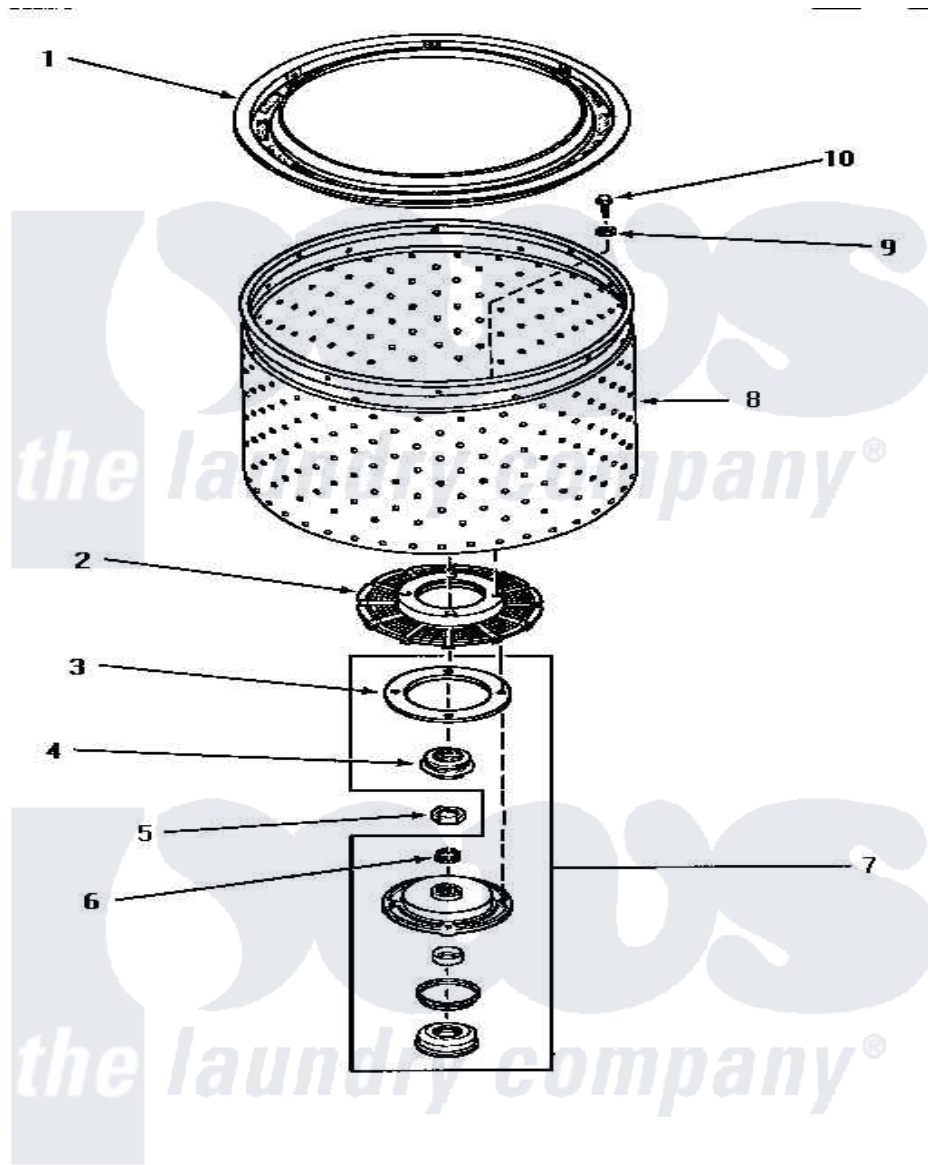

Amana AA5222 09 - LINT FILTER, WASHTUB & HUB

LINT FILTER, WASHTUB AND HUB

Amana Residential Amana AA5222 Washer Parts Parts Diagram 09 - LINT FILTER, WASHTUB & HUB
 Click on the part number to view part

Item	Original Part Number	Replaced By	Status	Part Description
1	30944	33521		Filter Lin/Clothes Guard
2	32998	39371		Filter Lin
3	27125	39122		Gasket, Washtub
4	Y00000000		Not Available	SEE NOTE SEAL HEAD -- (INCLUDED WITH 442P3 KIT)
5	Y29220	40016301		Nut, Lock
6	29728	40008301		Insert, Spline
7	495P3	R9900552		Hub And Seal
8	28138		Not Available	WASHTUB, STAINLESS STEEL
"	29074	39252P		Wash Tub
"	33295	39252P		Wash Tub
"	33245			Washtub, Stainless Steel
9	28094			Gasket
10	27202	W1011678Z		Screw