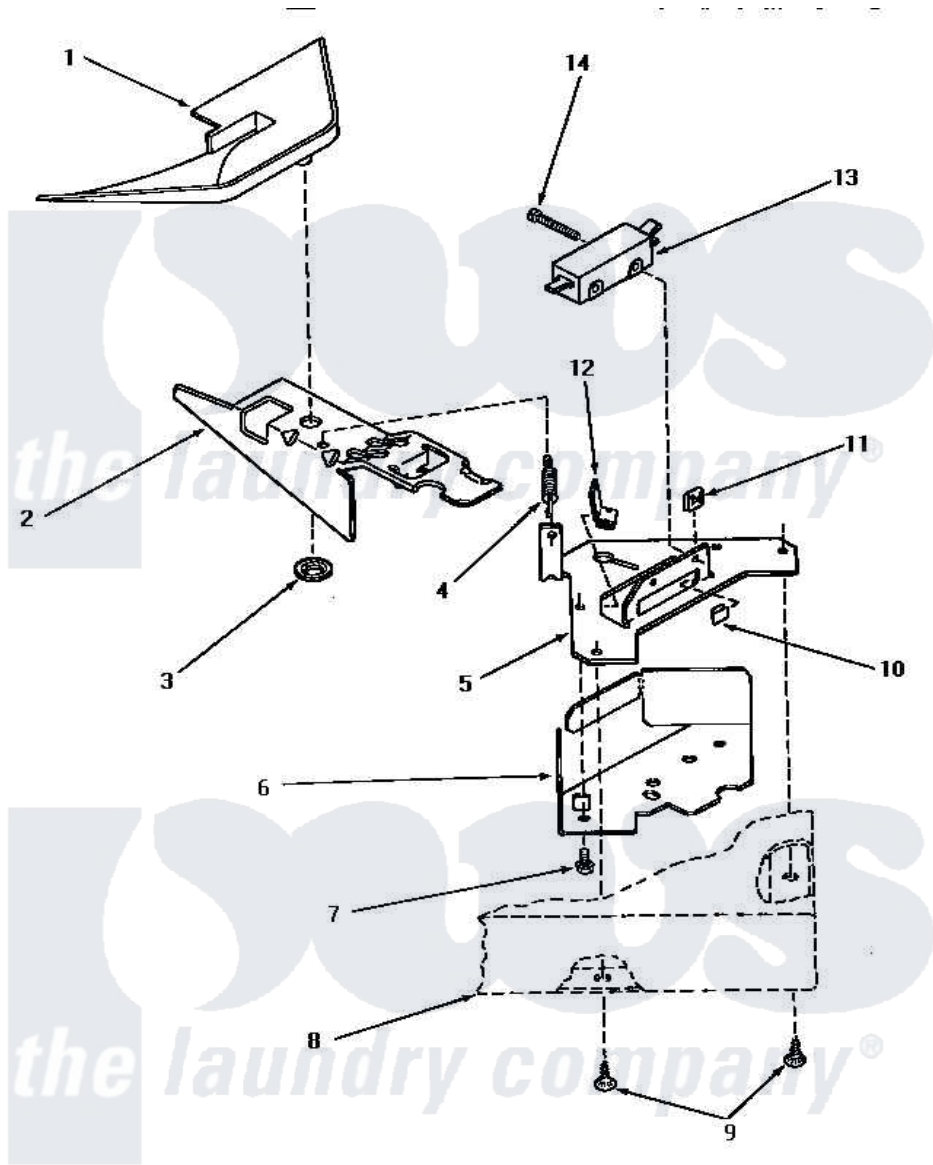

# Amana AA5222 10 - LOADING DOOR SWITCH & BRACKET ASSY

## LOADING DOOR SWITCH AND BRACKET ASSEMBLY

Amana [Residential Amana AA5222 Washer Parts](#) Parts Diagram 10 - LOADING DOOR SWITCH & BRACKET ASSY  
 Click on the part number to view part

Item	Original Part Number	Replaced By	Status	Part Description
1	29042		Not Available	SHIELD,LID SWITCH
2	<a href="#">27602</a>			Lever, Out-Of-Bal Switch
3	<a href="#">29043</a>			Nut, Push
4	<a href="#">27603</a>			Spring, Switch Lever
5	27250		Not Available	BRACKET,OUT-OF-BAL SWI
6	33086		Not Available	ENCLOSURE,LID SWITCH
7	23222	<a href="#">3177991</a>		Screw
8	Y00000000		Not Available	SEE NOTE CABINET TOP
9	<a href="#">28193</a>			Screw, 8-1/2 Tapping W/
10	<a href="#">27610</a>			Clip, U
11	27248		Not Available	NUT,SPEED U-TYPE
12	<a href="#">Y27837</a>			Clip, Speed-"U" Type
13	27249		Not Available	SWITCH
14	Q6516		Not Available	SCREW,6-32 X 1 ROUND H