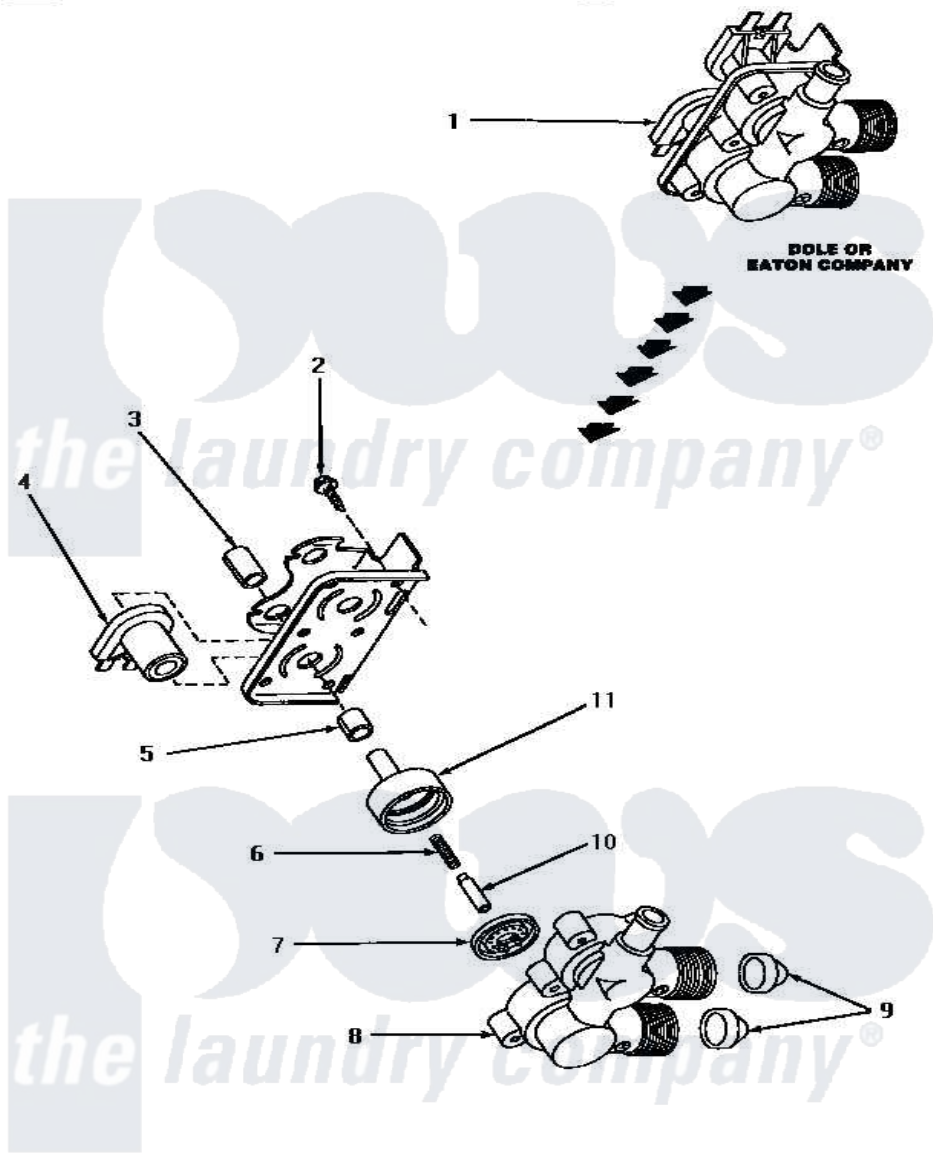

# Amana AA5222 11 - MIXING VALVE ASSY

**MIXING VALVE ASSEMBLY  
(Dole or Eaton Company)**

Amana [Residential Amana AA5222 Washer Parts](#) Parts Diagram 11 - MIXING VALVE ASSY  
[Click on the part number to view part](#)

Item	Original Part Number	Replaced By	Status	Part Description
1	27156	<a href="#">33930</a>		Valve, Mixing
2	25817C		Not Available	SCREW
3	24128		Not Available	SLEEVE, LONG
4	24126	<a href="#">33930</a>		Valve, Mixing
5	24129		Not Available	SLEEVE, SHORT
6	24131		Not Available	SPRING
7	24134		Not Available	DIAPHRAGM
8	Y24159	<a href="#">33930</a>		Valve, Mixing
9	24122	<a href="#">22002960</a>		Strainer, Washer Inlet
10	24132		Not Available	ARMATURE
11	<a href="#">24130</a>			Guide, Armature