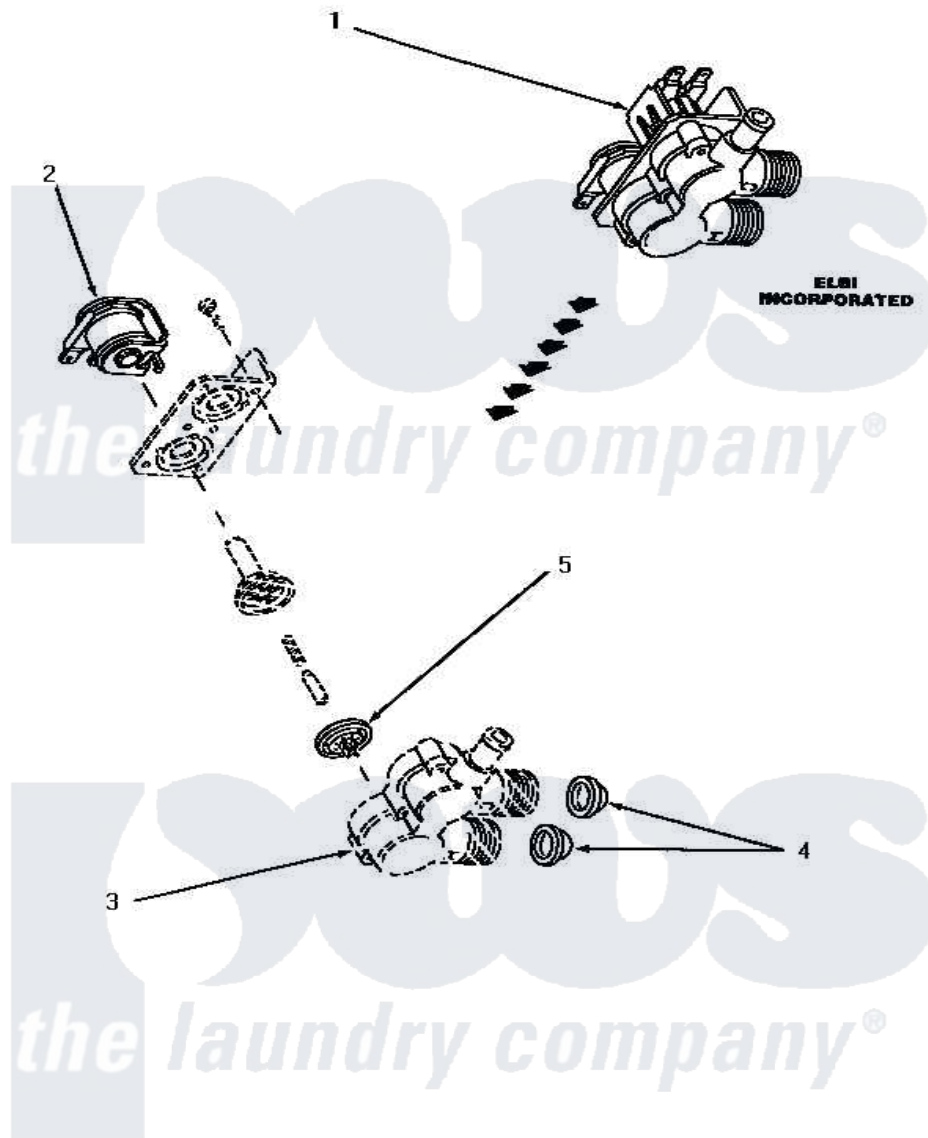

Amana AA5222 12 - MIXING VALVE ASSY

MIXING VALVE ASSEMBLY (Elbi Incorporated)

Amana [Residential Amana AA5222 Washer Parts](#) Parts Diagram 12 - MIXING VALVE ASSY
 Click on the part number to view part

Item	Original Part Number	Replaced By	Status	Part Description
1	27156	33930		Valve, Mixing
2	33084		Not Available	SOLENOID,MIXING VALVE
3	Y00000000		Not Available	SEE NOTE VALVE BODY -- (RED)
4	24122	22002960		Strainer, Washer Inlet
5	33079		Not Available	DIAPHRAM,MIXING VALVE-