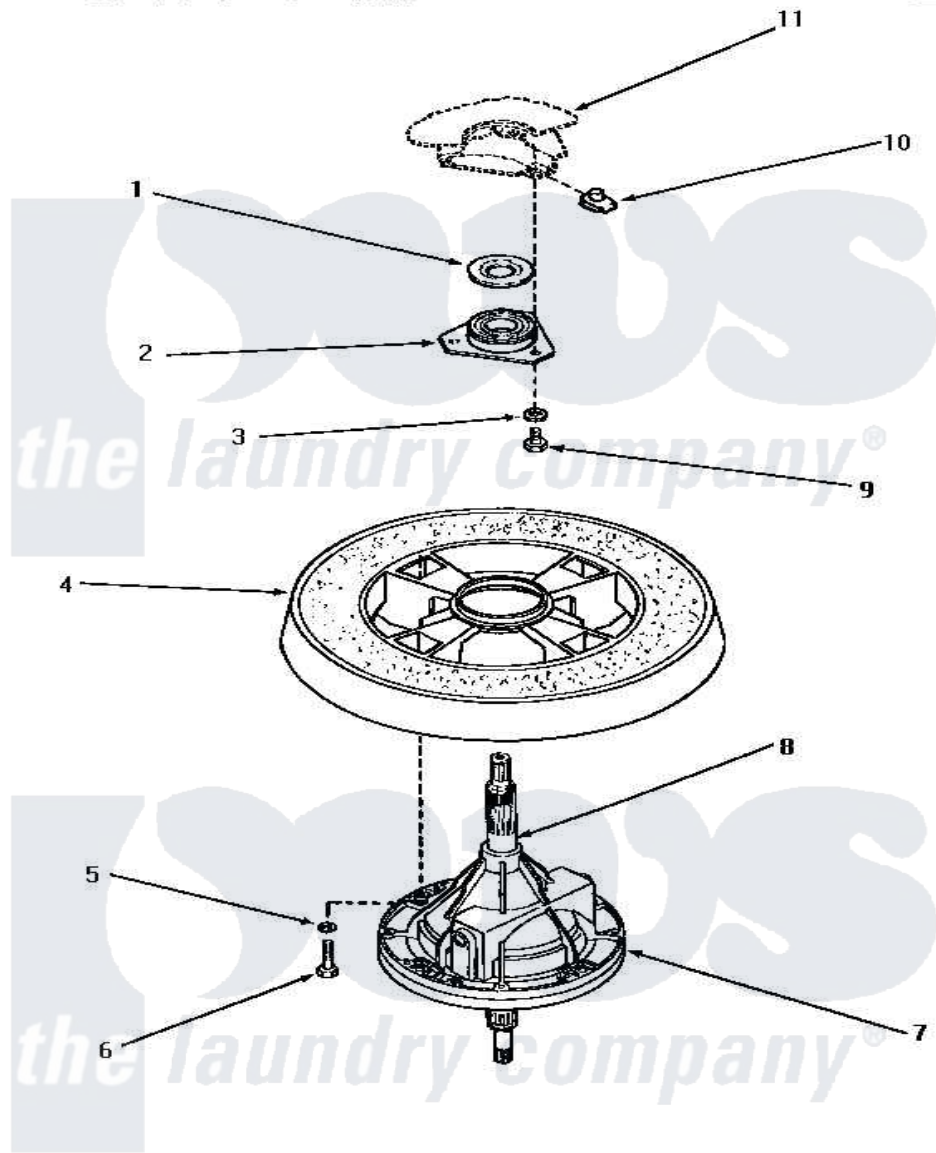

# Amana AA5222 19 - TRANSMISSION ASSY & BALANCE RING

## TRANSMISSION ASSEMBLY AND BALANCE RING

Amana Residential Amana AA5222 Washer Parts Parts Diagram 19 - TRANSMISSION ASSY & BALANCE RING  
 Click on the part number to view part

| Item | Original Part Number   | Replaced By               | Status        | Part Description         |
|------|------------------------|---------------------------|---------------|--------------------------|
| 1    | <a href="#">27187</a>  |                           |               | Flinger                  |
| 2    | 27182                  | <a href="#">40004201P</a> |               | Main Bearing Assembly    |
| 3    | <a href="#">04366</a>  |                           |               | Lockwasher, 5/16intshkp  |
| 4    | Y29117                 |                           | Not Available | ASSY, BALANCE RING-COMPL |
| 5    | <a href="#">02431</a>  |                           |               | Lockwasher, 1/4 Ext Shk  |
| 6    | 27200                  |                           | Not Available | CAP SCREW                |
| 7    | 33227                  | <a href="#">33227P</a>    |               | Assembly- Tran           |
| 8    | <a href="#">27604P</a> |                           |               | Never-Seeze 1 Oz Tube    |
| 9    | 01355                  |                           | Not Available | SCREW                    |
| 10   | <a href="#">27222</a>  |                           |               | Nut, Retainer 5/16-18    |
| 11   | Y00000000              |                           | Not Available | SEE NOTE OUTER TUB       |