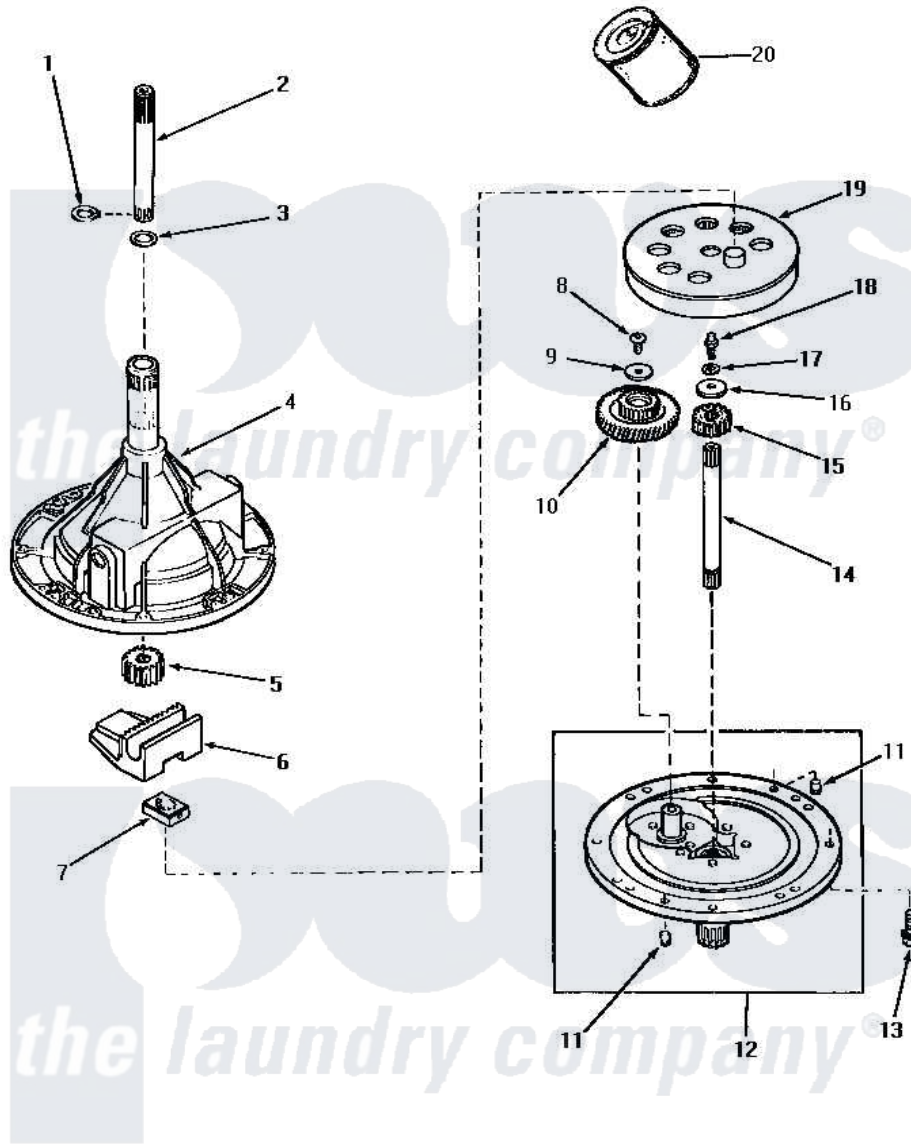

Amana AA5420 01 - 33227 TRANSMISSION ASSY COMPONENTS

COMPONENTS FOR 33227 TRANSMISSION ASSEMBLY

Amana [Residential Amana AA5420 Washer Parts](#) Parts Diagram 01 - 33227 TRANSMISSION ASSY COMPONENTS
 Click on the part number to view part

Item	Original Part Number	Replaced By	Status	Part Description
1	27197			Ring, Retaining
2	29134	Y36570		Shaft, Output
3	20212	35092		Washer, 3628id X 1.00 X .056
4	33223		Not Available	ASSY, TRANSMISSION CASE
5	27003			Pinion, Agitator
6	Y31526			Rack
7	26493			Slide
8	29273			Screw, 1/4-20 X 3/8
9	29260		Not Available	WASHER
10	29161			Gear, Reduction
11	27172			Pin, Dowel
12	33214		Not Available	TRANSMISSION COVER ASSEMBLY
13	32814		Not Available	SCREW, 1/4-20X7/8 SERRA
14	27081	27081P		Shaft Input Package
15	Y29160			Pinion, Drive
16	26509	40041501		Washer

17	21456		Lockwasher, 1/4 Intshkp
18	27030	Not Available	SCREW, 1/4-20 SPECIAL
19	26577		Assembly, Gear And Stud
20	27243P		Oil, CW Transmission F-
NI	28434P	Not Available	LOCTITE