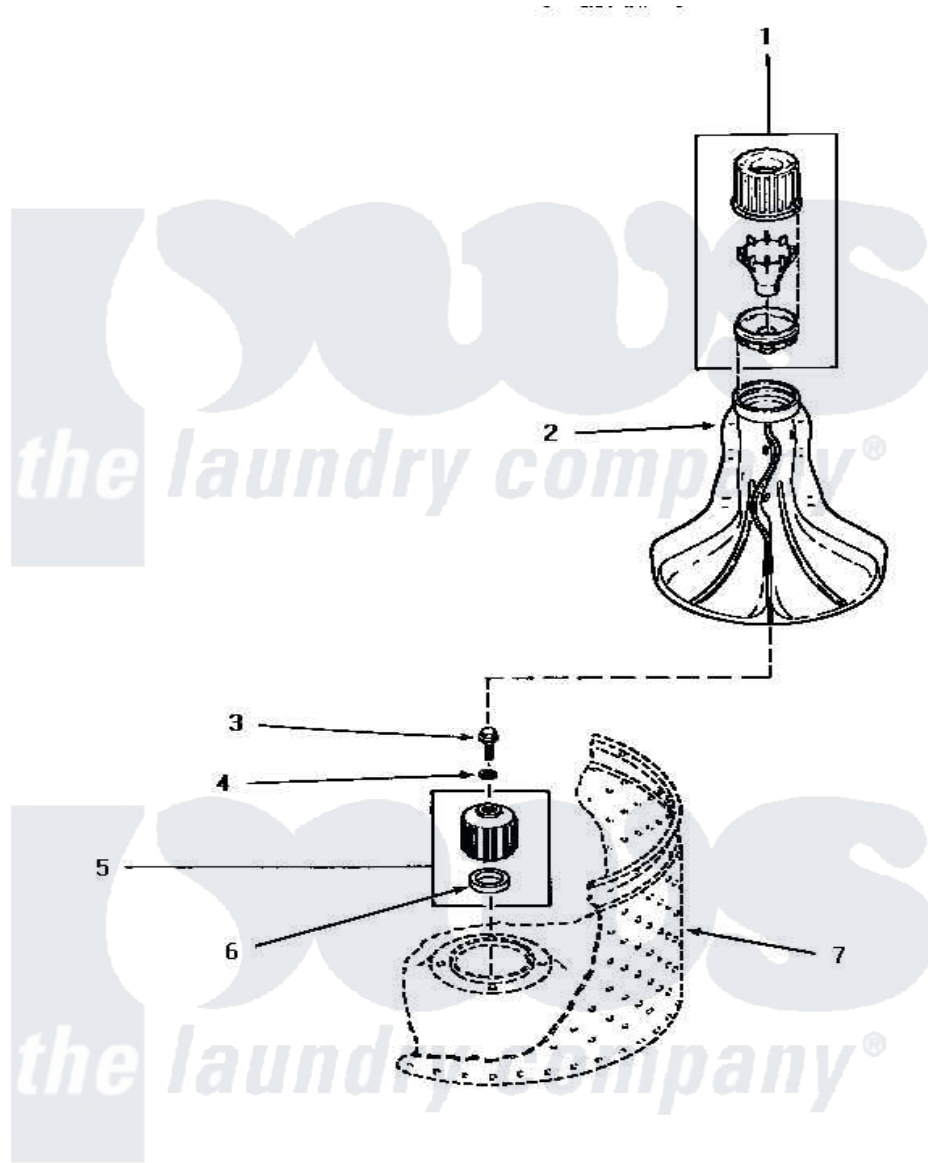

# Amana AA5420 02 - AGITATOR, DRIVE BELL & SEAL SEAT

## AGITATOR, DRIVE BELL AND SEAL SEAT

Amana [Residential Amana AA5420 Washer Parts](#) Parts Diagram 02 - AGITATOR, DRIVE BELL & SEAL SEAT  
 Click on the part number to view part

Item	Original Part Number	Replaced By	Status	Part Description
1	34155	<a href="#">40002101W</a>		Assembly, Fabric Softner
2	33174	<a href="#">40000501W</a>		Agitator, Flex Vane
3	<a href="#">30852</a>			Screw, No.8-1/4 X 20 X 3/
4	30853		Not Available	SEAL
5	30071P	<a href="#">R9900189</a>		Kit, Drive Bell And Seal
6	Y00000000		Not Available	SEE NOTE SEAL SEAT -- (SEE PAGES 8 & 10)
7	Y00000000		Not Available	SEE NOTE WASHTUB
NI	442P3	<a href="#">R9900189</a>		Kit, Drive Bell And Seal