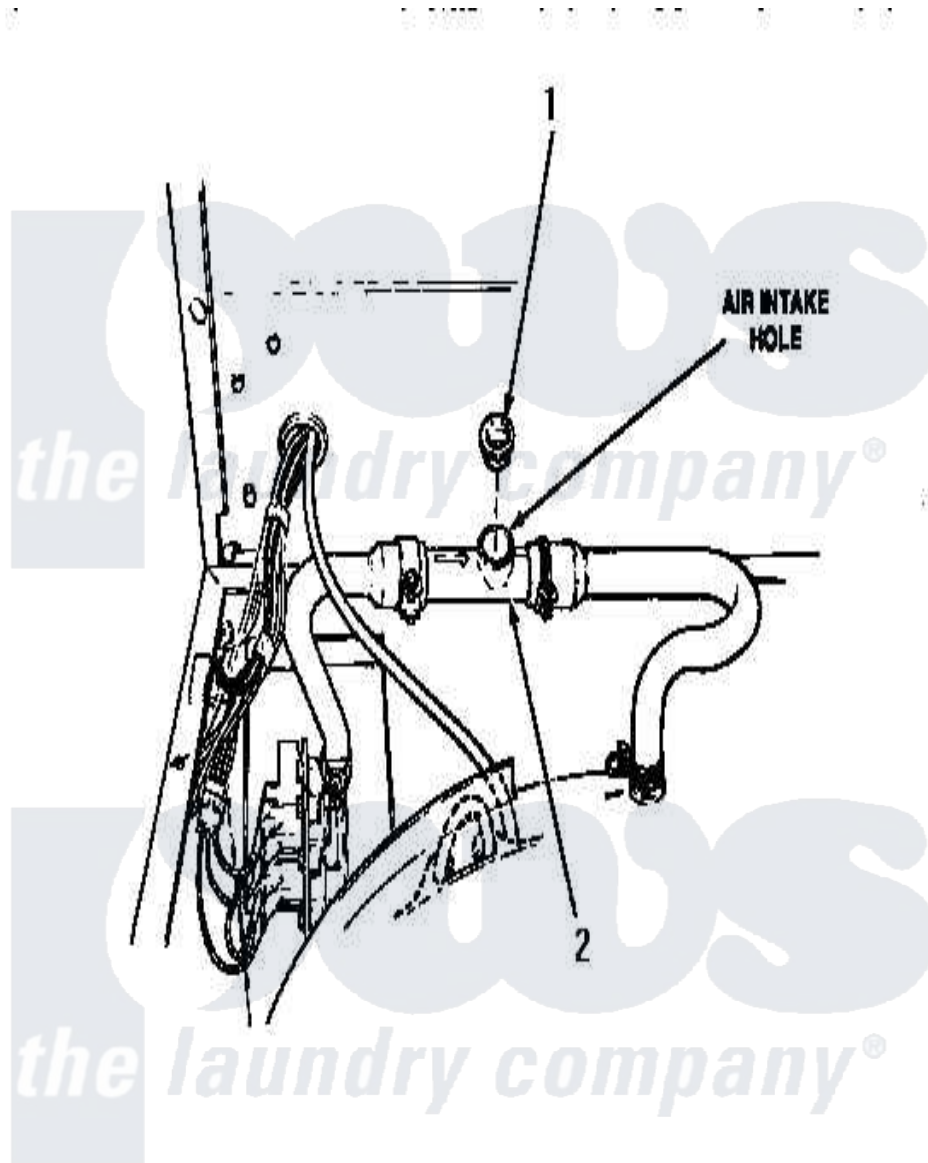

Amana AA5420 03 - BACK FLOW PREVENTER (CHANGE)

Amana Residential Amana AA5420 Washer Parts Parts Diagram 03 - BACK FLOW PREVENTER (CHANGE)
Click on the part number to view part

Item	Original Part Number	Replaced By	Status	Part Description
1	34340	34280		Assembly, Backflow Prevento
2	27118	34280		Assembly, Backflow Prevento