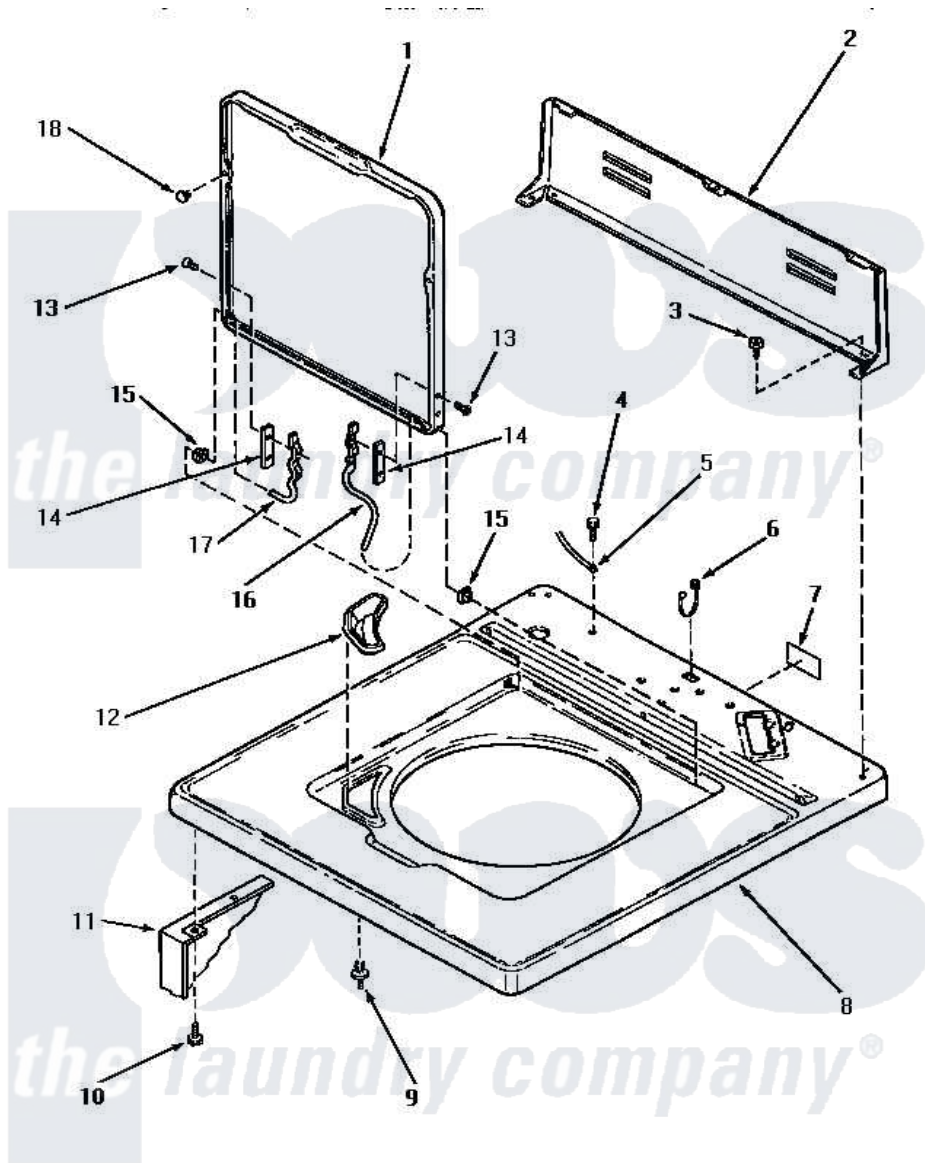

Amana AA5420 05 - CAB TOP/LOADING DR & CTRL HOOD REAR PAN

CABINET TOP, LOADING DOOR AND CONTROL HOOD REAR PANEL

Amana Residential Amana AA5420 Washer Parts Parts Diagram 05 - CAB TOP/LOADING DR & CTRL HOOD REAR PAN

[Click on the part number to view part](#)

Item	Original Part Number	Replaced By	Status	Part Description
1	33541W	33541WP		Lid, W/Instructions
"	33541H		Not Available	LOADING DOOR, HARVEST GOLD
"	33541L	33541LP		Lid, W/Instructions
2	33619		Not Available	CONTROL HOOD REAR PANEL
3	23962	W10116760		Screw
4	52909			Screw, 10B-16 X 1/2 HeX
5	Y00000000		Not Available	SEE NOTE GROUND WIRE, GREEN
6	21903	211881		Grommet, Cord Part Not Used-Gas Models Only
7	24903		Not Available	STICKER,DISCONNECT POW
8	33451W		Not Available	CABINET TOP, WHITE
"	33451L		Not Available	CABINET TOP, ALMOND
"	33451H		Not Available	CABINET TOP, HARVEST GOLD