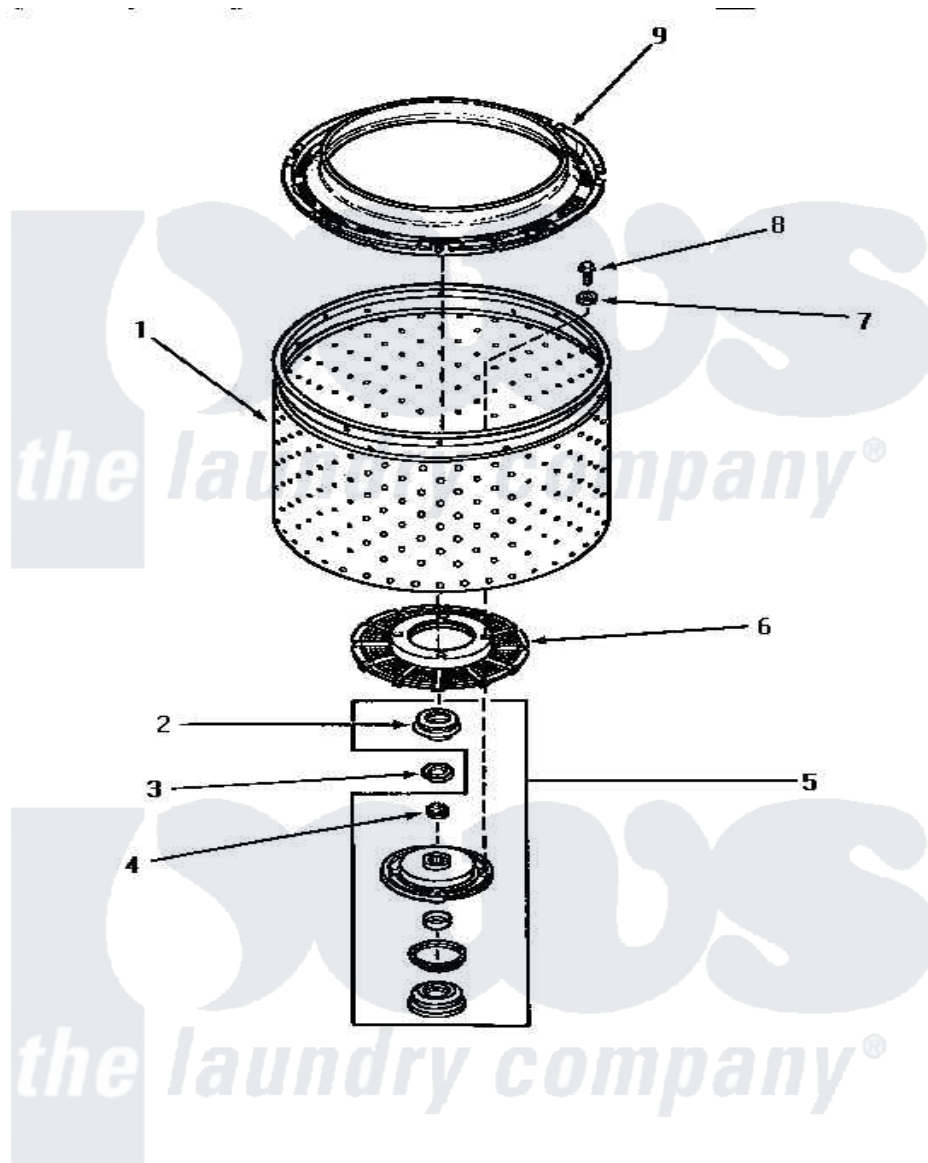

# Amana AA5420 06 - CLOTHES GUARD/WASHTUB/LINT FILTER & HUB

## CLOTHES GUARD, WASHTUB, LINT FILTER AND HUB

Amana Residential Amana AA5420 Washer Parts Parts Diagram 06 - CLOTHES GUARD/WASHTUB/LINT FILTER & HUB

[Click on the part number to view part](#)

Item	Original Part Number	Replaced By	Status	Part Description
1	33296	<a href="#">39248P</a>		Wash Tub
"	33295	<a href="#">39252P</a>		Wash Tub
"	<a href="#">33245</a>			Washtub, Stainless Steel
2	Y00000000		Not Available	SEE NOTE SEAL HEAD -- (SEE PAGES 8 & 10)
3	Y29220	<a href="#">40016301</a>		Nut, Lock
4	29728	<a href="#">40008301</a>		Insert, Spline
5	495P3	<a href="#">R9900552</a>		Hub And Seal
6	32998	<a href="#">39371</a>		Filter Lin
7	<a href="#">28094</a>			Gasket
8	27202	<a href="#">W10116787</a>		Screw
9	32989	<a href="#">35035</a>		Guard, Clothes